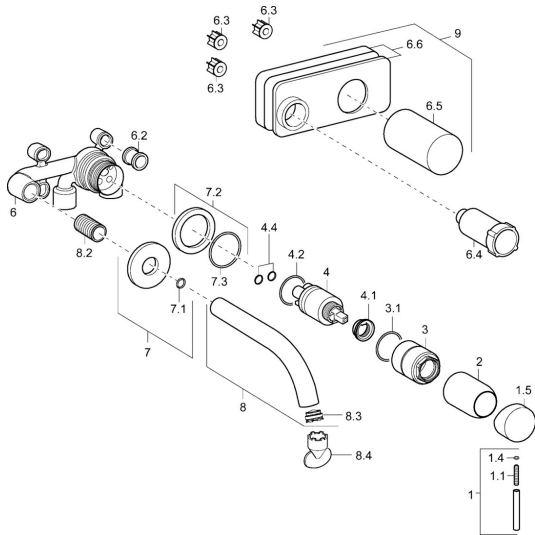

EAN: 4015474165489
static.hansa.com/57942101

- Washbasin
- Single-lever, Trim Kit
- Concealed wall mounting
- Chrome
- Single operating lever/handle, Hot/Cold symbols

Technical data

Technical properties

| | |
|------------------|-------------------|
| Hot water supply | max. +80°C |
| Working pressure | 0.5-10 bar |
| Material | Brass |

Regulations

| | |
|-------------|---------------|
| EN standard | EN 817 |
|-------------|---------------|

Spare parts

SP57962171

| | Name | Code |
|------|---------------------------|----------|
| 1 | Lever, 50 mm, d 7 mm | 59913097 |
| 1.1 | Screw, M5x25, SW 2,5 | 59913099 |
| 1.4 | O-ring, d 3x1.5 | 59913100 |
| 1.5 | Cap | 59913098 |
| 2 | Cover sleeve | 59912116 |
| 7 | Cover flange, d 75 mm | 59913246 |
| 7.2 | Cover flange, d 75 mm | 59913240 |
| 7.3 | O-ring, 42x2 | 59913173 |
| 8.1 | Spout, L=225 | 59913244 |
| 8.1 | Spout, L=300 | 59913245 |
| 8.2 | Thread nipple, G1/2, AF12 | 59912144 |
| 8.3 | Aerator, M24x1 A, 8 l/min | 59913130 |
| 8.4 | Key for aerator, M24x1 | 59913134 |
| N.I. | Raising kit, 20 mm | 59913136 |