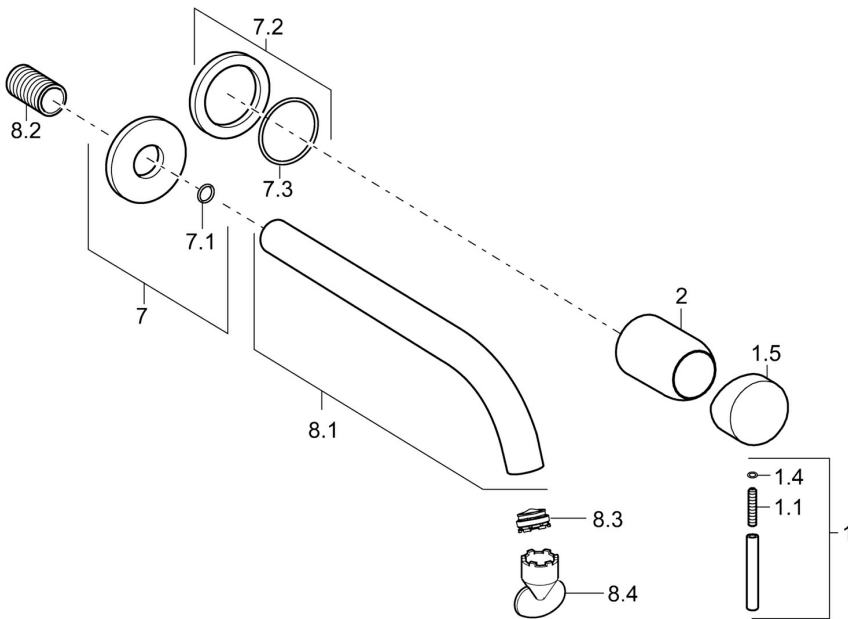

EAN: 4015474165489
static.hansa.com/57942101

- Washbasin
- Single-lever, Trim Kit
- Concealed wall mounting
- Chrome
- Single operating lever/handle, Hot/Cold symbols

Technical data

Technical properties

| | |
|------------------|-------------------|
| Hot water supply | max. +80°C |
| Working pressure | 0.5-10 bar |
| Material | Brass |

Regulations

| | |
|-------------|---------------|
| EN standard | EN 817 |
|-------------|---------------|

Spare parts

SP57962171

| | Name | Code |
|------|---------------------------|----------|
| 1 | Lever, 50 mm, d 7 mm | 59913097 |
| 1.1 | Screw, M5x25, SW 2,5 | 59913099 |
| 1.4 | O-ring, d 3x1.5 | 59913100 |
| 1.5 | Cap | 59913098 |
| 2 | Cover sleeve | 59912116 |
| 7 | Cover flange, d 75 mm | 59913246 |
| 7.2 | Cover flange, d 75 mm | 59913240 |
| 7.3 | O-ring, 42x2 | 59913173 |
| 8.1 | Spout, L=225 | 59913244 |
| 8.1 | Spout, L=300 | 59913245 |
| 8.2 | Thread nipple, G1/2, AF12 | 59912144 |
| 8.3 | Aerator, M24x1 A, 8 l/min | 59913130 |
| 8.4 | Key for aerator, M24x1 | 59913134 |
| N.I. | Raising kit, 20 mm | 59913136 |