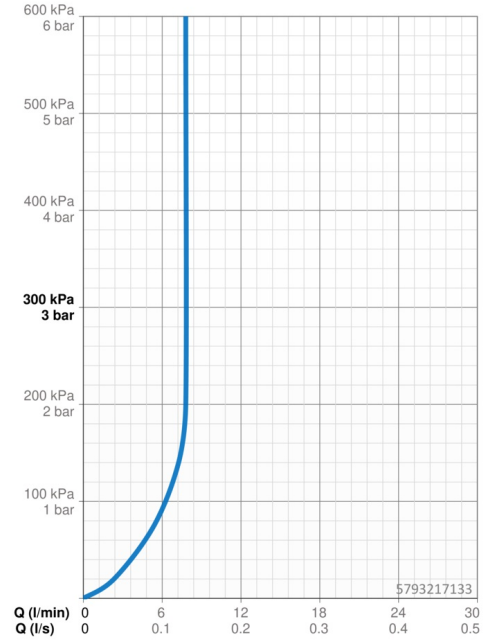

Technical data

Flow properties

Flow-rate at 3 bar (with flow controller) **7.8 l/min**

Technical properties

Hot water supply **max. +80°C**
 Working pressure **0.5-10 bar**
 Projection **160-225 mm**
 Backflow prevention (EN1717) **AA**
 Material **Brass**

Regulations

EN standard **EN 817**
 Noise class **I (ISO3822)**

Approvals and Declarations

DVGW **DW-6512CS0518**
 ABP **PA-IX 38408/IO**
 Declaration of conformity **DoC**

Spare parts

SP5793217133

	Name	Code
1.1	Screw, M5x25, SW 2,5	59913099
1.4	O-ring, d 3x1.5	59913100
7.3	O-ring, 42x2	59913173
8.2	Connection nipple, M15x1,5xG1/2, SW 8	59913241
8.3	Aerator, M16x1	59913243
8.4	Key for aerator, M16.5x1	59913242
N.I.	Raising kit, 20 mm	59913136