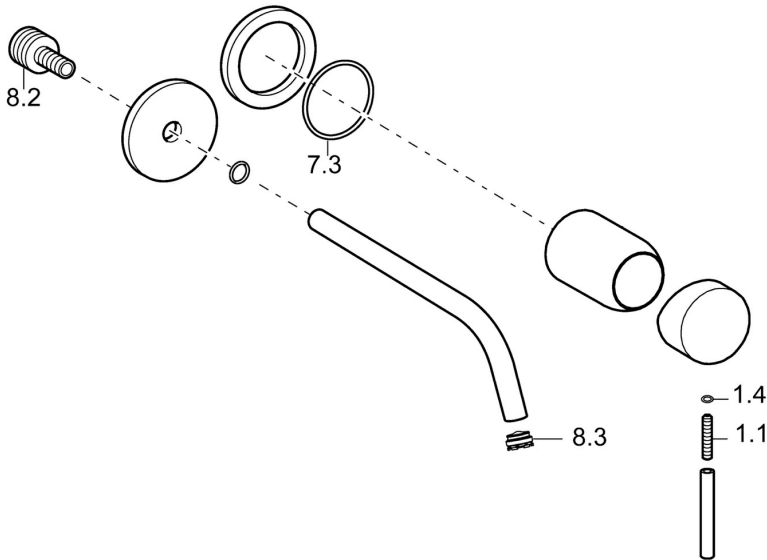

EAN: 4057304015786
static.hansa.com/5793217133

- Public & Semi-public, Industry, Housing
- Single-lever, Trim Kit
- Concealed wall mounting
- Matt black
- Fixed spout, Profile construction
- Hidden aerator
- Single operating lever/handle, Hot/Cold symbols, Pin shape
- Flexible length / can be shortened, Waterways without nickel coating
- Round rosette

Technical data

Flow properties

Flow-rate at 3 bar (with flow controller) **7.8 l/min**

Technical properties

Hot water supply **max. +80°C**
 Working pressure **0.5-10 bar**
 Projection **160-225 mm**
 Backflow prevention (EN1717) **AA**
 Material **Brass**

Regulations

EN standard **EN 817**
 Noise class **I (ISO3822)**

Approvals and Declarations

DVGW **DW-6512CS0518**
 ABP **PA-IX 38408/IO**
 Declaration of conformity **DoC**

Spare parts

SP5793217133

	Name	Code
1.1	Screw, M5x25, SW 2,5	59913099
1.4	O-ring, d 3x1.5	59913100
7.3	O-ring, 42x2	59913173
8.2	Connection nipple, M15x1,5xG1/2, SW 8	59913241
8.3	Aerator, M16x1	59913243
8.4	Key for aerator, M16.5x1	59913242
N.I.	Raising kit, 20 mm	59913136