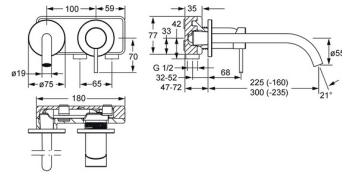

EAN: 4057304015786
static.hansa.com/5793217133

- Public & Semi-public, Industry, Housing
- Single-lever, Trim Kit
- Concealed wall mounting
- Matt black
- Fixed spout, Profile construction
- Hidden aerator
- Single operating lever/handle, Hot/Cold symbols, Pin shape
- Flexible length / can be shortened, Waterways without nickel coating
- Round rosette

Technical data

Flow properties

Flow-rate at 3 bar (with flow controller) **7.8 l/min**

Technical properties

Hot water supply **max. +80°C**
 Working pressure **0.5-10 bar**
 Projection **160-225 mm**
 Backflow prevention (EN1717) **AA**
 Material **Brass**

Regulations

EN standard **EN 817**
 Noise class **I (ISO3822)**

Approvals and Declarations

DVGW **DW-6512CS0518**
 ABP **PA-IX 38408/IO**
 Declaration of conformity **DoC**

Spare parts

SP5793217133

	Name	Code
1.1	Screw, M5x25, SW 2,5	59913099
1.4	O-ring, d 3x1.5	59913100
7.3	O-ring, 42x2	59913173
8.2	Connection nipple, M15x1,5xG1/2, SW 8	59913241
8.3	Aerator, M16x1	59913243
8.4	Key for aerator, M16.5x1	59913242
N.I.	Raising kit, 20 mm	59913136