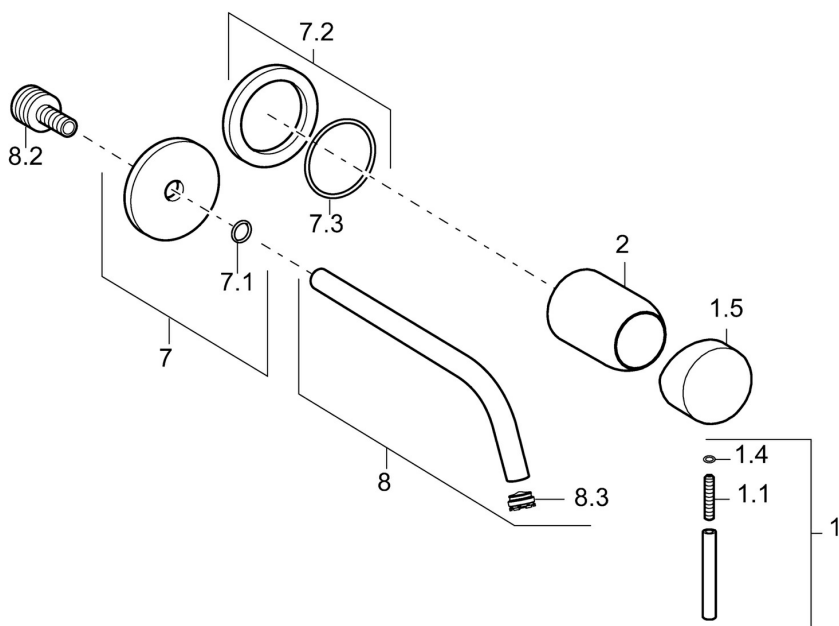

EAN: 4015474165571  
[static.hansa.com/57932101](http://static.hansa.com/57932101)

- Washbasin
- Single-lever, Trim Kit
- Concealed wall mounting
- Chrome
- Single operating lever/handle, Hot/Cold symbols

## Technical data

### Technical properties

Hot water supply	<b>max. +80°C</b>
Working pressure	<b>0.5-10 bar</b>
Material	<b>Brass</b>

### SP57932171

	Name	Code
1	Lever, 50 mm, d 7 mm	59913097
1.1	Screw, M5x25, SW 2,5	59913099
1.4	O-ring, d 3x1.5	59913100
1.5	Cap	59913098
2	Cover sleeve	59912116
7	Cover flange, d 75 mm	59913239
7.2	Cover flange, d 75 mm	59913240
7.3	O-ring, 42x2	59913173
8	Spout, L=225	59913237
8	Spout, L=300	59913238
8.2	Connection nipple, M15x1,5xG1/2, SW 8	59913241
8.3	Aerator, M16x1	59913243
8.4	Key for aerator, M16.5x1	59913242
N.I.	Raising kit, 20 mm	59913136