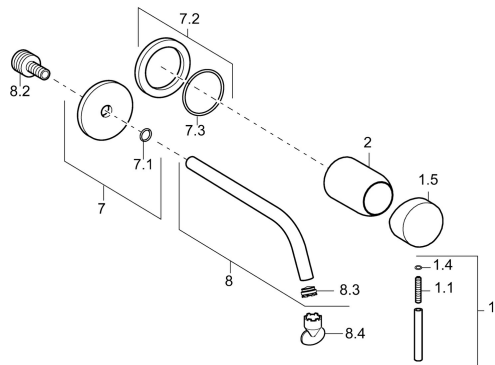

EAN: 4015474165571  
[static.hansa.com/57932101](http://static.hansa.com/57932101)

- Washbasin
- Single-lever, Trim Kit
- Concealed wall mounting
- Chrome
- Single operating lever/handle, Hot/Cold symbols

### Technical properties

Hot water supply	<b>max. +80°C</b>
Working pressure	<b>0.5-10 bar</b>
Material	<b>Brass</b>

## Spare parts

### SP57932171

	Name	Code
1	Lever, 50 mm, d 7 mm	59913097
1.1	Screw, M5x25, SW 2,5	59913099
1.4	O-ring, d 3x1.5	59913100
1.5	Cap	59913098
2	Cover sleeve	59912116
7	Cover flange, d 75 mm	59913239
7.2	Cover flange, d 75 mm	59913240
7.3	O-ring, 42x2	59913173
8	Spout, L=225	59913237
8	Spout, L=300	59913238
8.2	Connection nipple, M15x1,5xG1/2, SW 8	59913241
8.3	Aerator, M16x1	59913243
8.4	Key for aerator, M16.5x1	59913242
N.I.	Raising kit, 20 mm	59913136