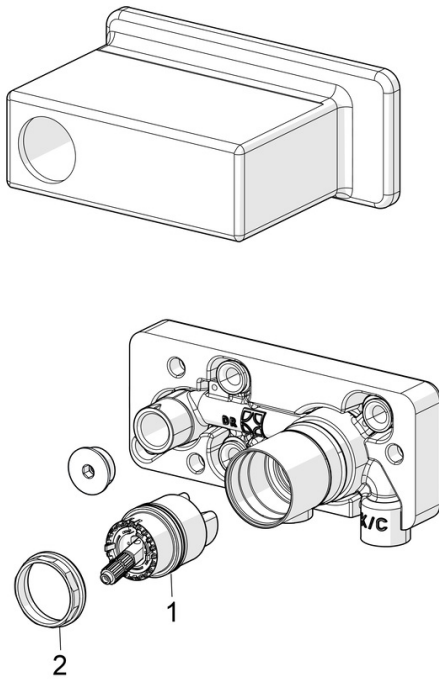

EAN: 4057304006678
static.hansa.com/57860200

- Washbasin
- Concealed unit
- Concealed wall mounting
- Limitation option for maximum temperature and flow-rate, Adjustable hot water stop (included, retrofittable)
- \varnothing 40 mm ceramic cartridge for flow and temperature control
- Inner body made of DZR brass
- Insulating pack made of styrofoam

Technical data

Flow properties

Flow-rate at 3 bar (with flow controller) **6.0 l/min**

Technical properties

DN-size (nominal dimension) **DN15**
 Hot water supply **max. +80°C**
 Working pressure **1-10 bar**
 Connection size **G1/2**
 Material **Brass**

Regulations

EN standard **EN 817**
 Noise class **I (ISO 3822)**

Approvals and Declarations

Declaration of conformity **DoC**

Spare parts

SP57860200

	Name	Code
01	Cartridge, 4.0 Classic	59914129
02	Tightening nut, M42x1.5, SW 38	59914128
N.I.	Raising kit, 20 mm	59914624