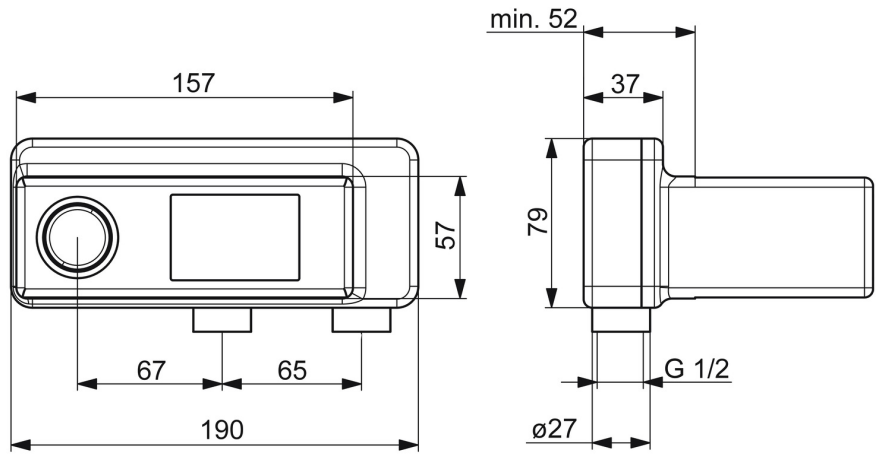

EAN: 4057304006678
static.hansa.com/57860200

- Washbasin
- Concealed unit
- Concealed wall mounting
- Limitation option for maximum temperature and flow-rate, Adjustable hot water stop (included, retrofittable)
- \varnothing 40 mm ceramic cartridge for flow and temperature control
- Inner body made of DZR brass
- Insulating pack made of styrofoam

Technical data

Flow properties

Flow-rate at 3 bar (with flow controller) **6.0 l/min**

Technical properties

DN-size (nominal dimension) **DN15**
 Hot water supply **max. +80°C**
 Working pressure **1-10 bar**
 Connection size **G1/2**
 Material **Brass**

Regulations

EN standard **EN 817**
 Noise class **I (ISO 3822)**

Approvals and Declarations

Declaration of conformity **DoC**

Spare parts

SP57860200

	Name	Code
01	Cartridge, 4.0 Classic	59914129
02	Tightening nut, M42x1.5, SW 38	59914128
N.I.	Raising kit, 20 mm	59914624