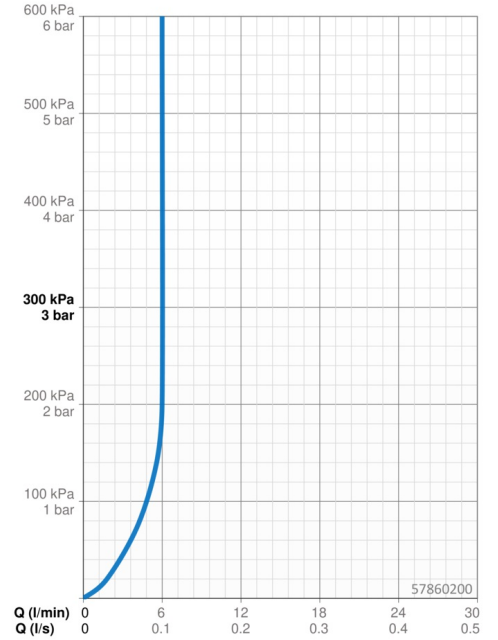

Technical data

Flow properties

Flow-rate at 3 bar (with flow controller) **6.0 l/min**

Technical properties

DN-size (nominal dimension) **DN15**
Hot water supply **max. +80°C**
Working pressure **1-10 bar**
Connection size **G1/2**
Material **Brass**

Regulations

EN standard **EN 817**
Noise class **I (ISO 3822)**

Approvals and Declarations

Declaration of conformity **DoC**