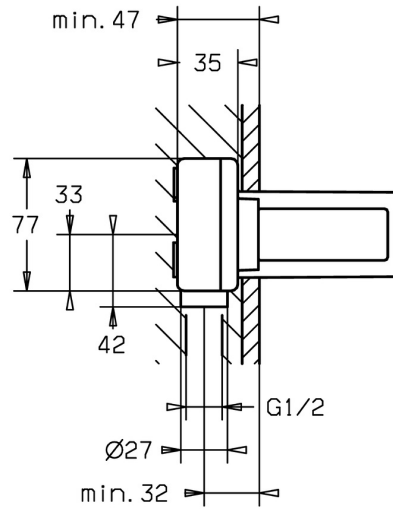

EAN: 4015474179264
static.hansa.com/57860100

- Washbasin
- Concealed unit
- Concealed wall mounting
- Adjustable hot water stop (included, retrofittable)
- ø 35 mm ceramic cartridge for flow and temperature control
- Direct connection, Internal thread
- Inner body made of DZR brass
- Insulating pack made of styrofoam
- Without trim kit

Technical data

Technical properties

DN-size (nominal dimension)	DN15
Hot water supply	max. +80°C
Working pressure	1-10 bar
Connection size	G1/2
Material	Brass

Regulations

EN standard	EN 817
-------------	---------------

Approvals and Declarations

DVGW	DW-6512CS0518
Declaration of conformity	DoC

Spare parts

SP57860100

	Name	Code
3	Screw sleeve, M38x1	59912115
4	Cartridge, 3.5 Classic	59913075
4	Cartridge, 3.5 Eco	59912324
4.1	Temperature adjustment limiter	59912325
4.2	O-ring, d 28.24x2.62 Discontinued	59912590
4.4	O-ring, d 10.10x1.60 Discontinued	59905072
6.3	Gasket Discontinued	59913169
9	Installation box Discontinued	59913170
N.I.	Raising kit, 20 mm	59913136
N.I.	Key, SW30/34	59912108
N.I.	Angle piece	59913086