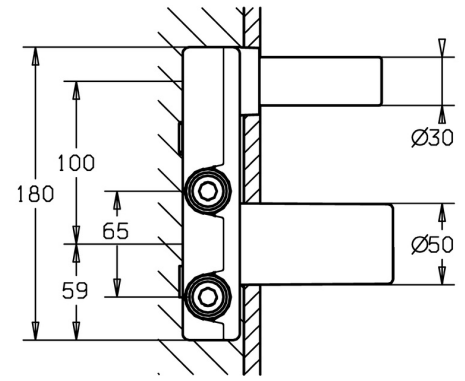

EAN: 4015474179264
static.hansa.com/57860100

- Washbasin
- Concealed unit
- Concealed wall mounting
- Adjustable hot water stop (included, retrofittable)
- ø 35 mm ceramic cartridge for flow and temperature control
- Direct connection, Internal thread
- Inner body made of DZR brass
- Insulating pack made of styrofoam
- Without trim kit

Technical data

Technical properties

DN-size (nominal dimension)	DN15
Hot water supply	max. +80°C
Working pressure	1-10 bar
Connection size	G1/2
Material	Brass

Regulations

EN standard	EN 817
-------------	---------------

Approvals and Declarations

DVGW	DW-6512CS0518
Declaration of conformity	DoC

Spare parts

SP57860100

	Name	Code
3	Screw sleeve, M38x1	59912115
4	Cartridge, 3.5 Classic	59913075
4	Cartridge, 3.5 Eco	59912324
4.1	Temperature adjustment limiter	59912325
4.2	O-ring, d 28.24x2.62 Discontinued	59912590
4.4	O-ring, d 10.10x1.60 Discontinued	59905072
6.3	Gasket Discontinued	59913169
9	Installation box Discontinued	59913170
N.I.	Raising kit, 20 mm	59913136
N.I.	Key, SW30/34	59912108
N.I.	Angle piece	59913086