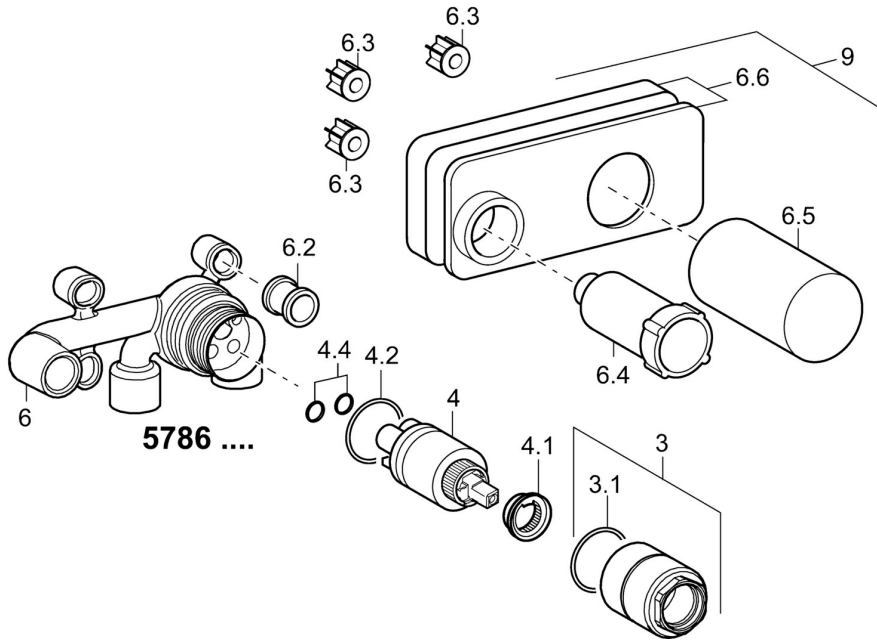

EAN: 4015474179264
static.hansa.com/57860100

- Washbasin
- Concealed unit
- Concealed wall mounting
- Adjustable hot water stop (included, retrofittable)
- ø 35 mm ceramic cartridge for flow and temperature control
- Direct connection, Internal thread
- Inner body made of DZR brass
- Insulating pack made of styrofoam
- Without trim kit

Technical data

Technical properties

DN-size (nominal dimension)	DN15
Hot water supply	max. +80°C
Working pressure	1-10 bar
Connection size	G1/2
Material	Brass

Regulations

EN standard	EN 817
-------------	---------------

Approvals and Declarations

DVGW	DW-6512CS0518
Declaration of conformity	DoC

Spare parts

SP57860100

	Name	Code
3	Screw sleeve, M38x1	59912115
4	Cartridge, 3.5 Classic	59913075
4	Cartridge, 3.5 Eco	59912324
4.1	Temperature adjustment limiter	59912325
4.2	O-ring, d 28.24x2.62 Discontinued	59912590
4.4	O-ring, d 10.10x1.60 Discontinued	59905072
6.3	Gasket Discontinued	59913169
9	Installation box Discontinued	59913170
N.I.	Raising kit, 20 mm	59913136
N.I.	Key, SW30/34	59912108
N.I.	Angle piece	59913086