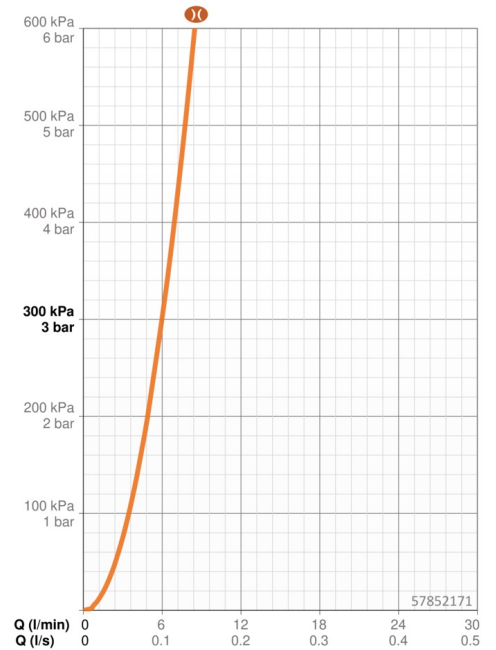

EAN: 4015474178946
static.hansa.com/57852171

- Washbasin
- Single-lever, Trim Kit
- Concealed wall mounting
- Chrome
- Fixed spout
- Single operating lever/handle, Hot/Cold symbols, Pin shape
- Round rosette, Sleeve
- Torrent water flow

Technical data

Flow properties

Flow-rate at 3 bar (with flow reducers) **6.0 l/min**

Technical properties

DN-size (nominal dimension) **DN15**
 Hot water supply **max. +80°C**
 Working pressure **0.5-10 bar**
 Projection **242 mm**
 Material **Brass**

Regulations

EN standard **EN 817**

Approvals and Declarations

Declaration of conformity **DoC**

Spare parts

SP57832171

	Name	Code
1	Lever, 50 mm, d 7 mm	59913097
1.1	Screw, M5x25, SW 2,5	59913099
1.4	O-ring, d 3x1.5	59913100
1.5	Cap	59913098
2	Cover sleeve	59912116
6.7	Holder	59913171
7	Cover flange Discontinued	59913172
7.1	Screw, M4x4	59901027
7.2	O-ring, 42x2	59913173
8	Spout, L=240	59913175
8	Spout, L=160	59913174
8.2	O-ring, 34x2	59912533
8.3	Screw, M6x9 Discontinued	59911237
8.4	Connection nipple, G1/2	59911229
8.6	O-ring, d 25x2.5	59905053
8.7	Flow limiter, 4L/min	59912951
8.8	Aerator	59913082
N.I.	Raising kit, 20 mm	59913136