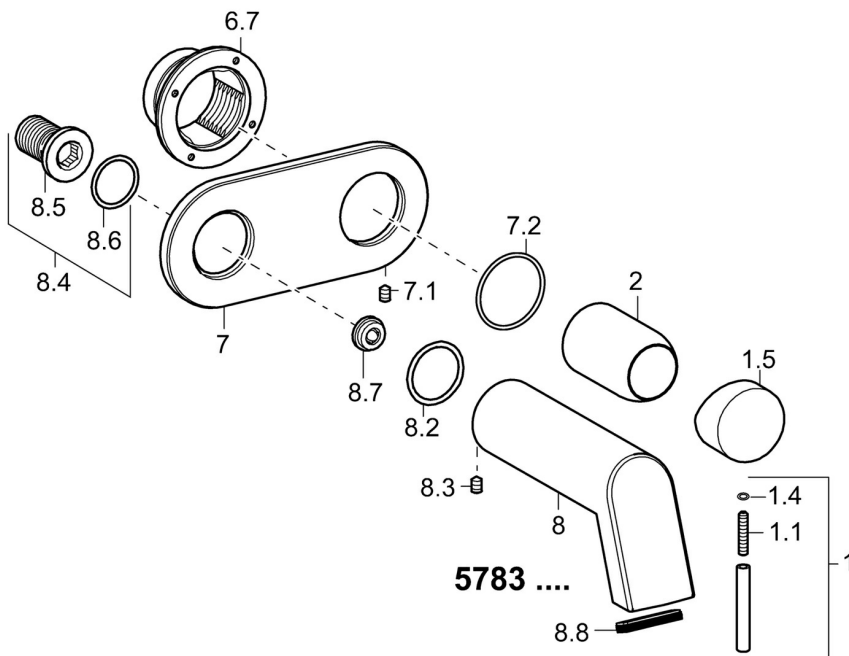

EAN: 4015474178946
static.hansa.com/57852171

- Washbasin
- Single-lever, Trim Kit
- Concealed wall mounting
- Chrome
- Fixed spout
- Single operating lever/handle, Hot/Cold symbols, Pin shape
- Round rosette, Sleeve
- Torrent water flow

Technical data

Flow properties

Flow-rate at 3 bar (with flow reducers) **6.0 l/min**

Technical properties

DN-size (nominal dimension) **DN15**
 Hot water supply **max. +80°C**
 Working pressure **0.5-10 bar**
 Projection **242 mm**
 Material **Brass**

Regulations

EN standard **EN 817**

Approvals and Declarations

Declaration of conformity **DoC**

Spare parts

SP57832171

	Name	Code
1	Lever, 50 mm, d 7 mm	59913097
1.1	Screw, M5x25, SW 2,5	59913099
1.4	O-ring, d 3x1.5	59913100
1.5	Cap	59913098
2	Cover sleeve	59912116
6.7	Holder	59913171
7	Cover flange Discontinued	59913172
7.1	Screw, M4x4	59901027
7.2	O-ring, 42x2	59913173
8	Spout, L=240	59913175
8	Spout, L=160	59913174
8.2	O-ring, 34x2	59912533
8.3	Screw, M6x9 Discontinued	59911237
8.4	Connection nipple, G1/2	59911229
8.6	O-ring, d 25x2.5	59905053
8.7	Flow limiter, 4L/min	59912951
8.8	Aerator	59913082
N.I.	Raising kit, 20 mm	59913136