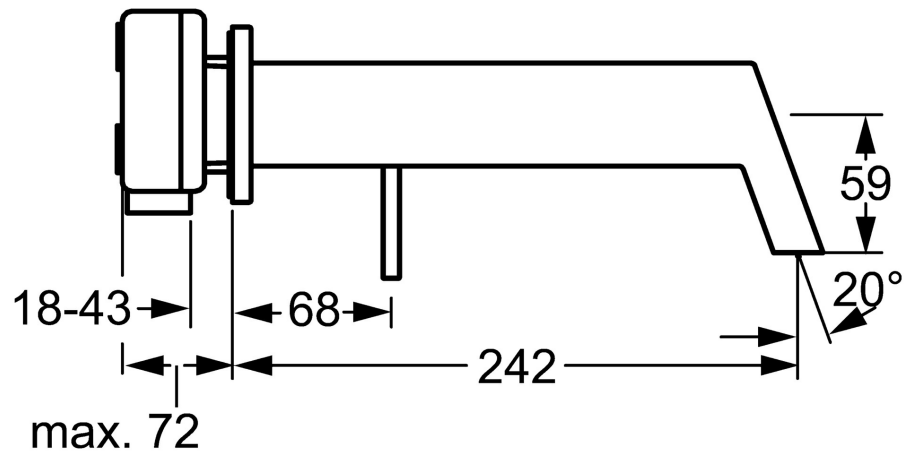

EAN: 4015474178946
static.hansa.com/57852171

- Washbasin
- Single-lever, Trim Kit
- Concealed wall mounting
- Chrome
- Fixed spout
- Single operating lever/handle, Hot/Cold symbols, Pin shape
- Round rosette, Sleeve
- Torrent water flow

Technical data

Flow properties

Flow-rate at 3 bar (with flow reducers) **6.0 l/min**

Technical properties

DN-size (nominal dimension) **DN15**
 Hot water supply **max. +80°C**
 Working pressure **0.5-10 bar**
 Projection **242 mm**
 Material **Brass**

Regulations

EN standard **EN 817**

Approvals and Declarations

Declaration of conformity **DoC**

Spare parts

SP57832171

	Name	Code
1	Lever, 50 mm, d 7 mm	59913097
1.1	Screw, M5x25, SW 2,5	59913099
1.4	O-ring, d 3x1.5	59913100
1.5	Cap	59913098
2	Cover sleeve	59912116
6.7	Holder	59913171
7	Cover flange Discontinued	59913172
7.1	Screw, M4x4	59901027
7.2	O-ring, 42x2	59913173
8	Spout, L=240	59913175
8	Spout, L=160	59913174
8.2	O-ring, 34x2	59912533
8.3	Screw, M6x9 Discontinued	59911237
8.4	Connection nipple, G1/2	59911229
8.6	O-ring, d 25x2.5	59905053
8.7	Flow limiter, 4L/min	59912951
8.8	Aerator	59913082
N.I.	Raising kit, 20 mm	59913136