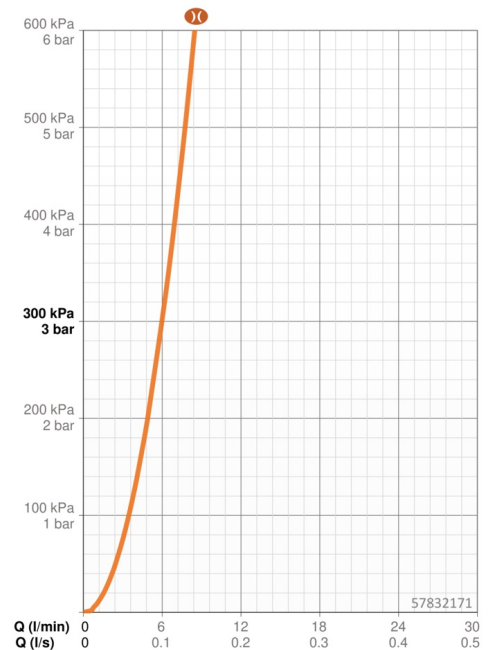

Regulations

EN standard **EN 817**