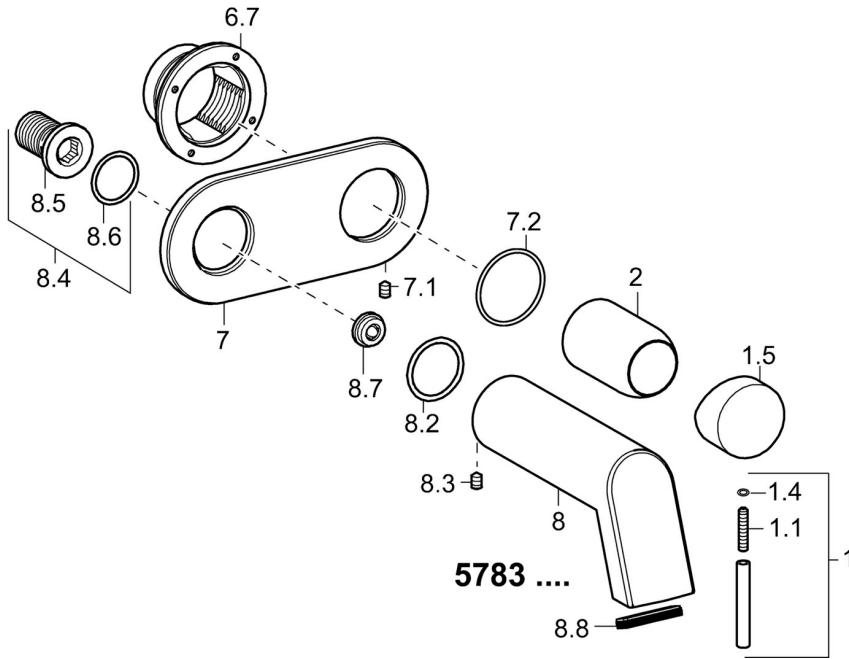

EAN: 4015474178922  
[static.hansa.com/57832171](https://static.hansa.com/57832171)

- Washbasin
- Single-lever, Trim Kit
- Concealed wall mounting
- Chrome
- Fixed spout, Casted construction
- Single operating lever/handle, Hot/Cold symbols, Pin shape
- Round rosette, Sleeve
- Torrent water flow

### Technical properties

DN-size (nominal dimension) **DN15**  
 Hot water supply **max. +80°C**  
 Working pressure **0.5-10 bar**  
 Projection **162 mm**  
 Material **Brass**

### SP57832171

	Name	Code
1	Lever, 50 mm, d 7 mm	59913097
1.1	Screw, M5x25, SW 2,5	59913099
1.4	O-ring, d 3x1.5	59913100
1.5	Cap	59913098
2	Cover sleeve	59912116
6.7	Holder	59913171
7	Cover flange Discontinued	59913172
7.1	Screw, M4x4	59901027
7.2	O-ring, 42x2	59913173
8	Spout, L=240	59913175
8	Spout, L=160	59913174
8.2	O-ring, 34x2	59912533
8.3	Screw, M6x9 Discontinued	59911237
8.4	Connection nipple, G1/2	59911229
8.6	O-ring, d 25x2.5	59905053
8.7	Flow limiter, 4L/min	59912951
8.8	Aerator	59913082
N.I.	Raising kit, 20 mm	59913136