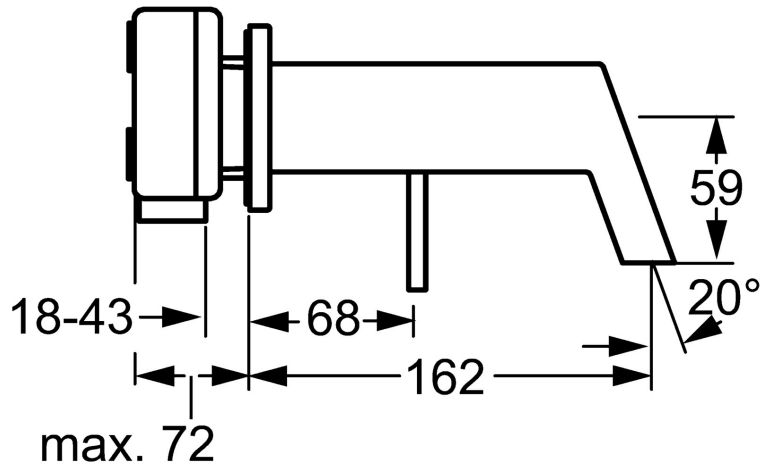

EAN: 4015474178922  
[static.hansa.com/57832171](https://static.hansa.com/57832171)

- Washbasin
- Single-lever, Trim Kit
- Concealed wall mounting
- Chrome
- Fixed spout, Casted construction
- Single operating lever/handle, Hot/Cold symbols, Pin shape
- Round rosette, Sleeve
- Torrent water flow

### Flow properties

Flow-rate at 3 bar (with flow reducers) **6.0 l/min**

### Technical properties

DN-size (nominal dimension) **DN15**  
 Hot water supply **max. +80°C**  
 Working pressure **0.5-10 bar**  
 Projection **162 mm**  
 Material **Brass**

### SP57832171

	Name	Code
1	Lever, 50 mm, d 7 mm	59913097
1.1	Screw, M5x25, SW 2,5	59913099
1.4	O-ring, d 3x1.5	59913100
1.5	Cap	59913098
2	Cover sleeve	59912116
6.7	Holder	59913171
7	Cover flange Discontinued	59913172
7.1	Screw, M4x4	59901027
7.2	O-ring, 42x2	59913173
8	Spout, L=240	59913175
8	Spout, L=160	59913174
8.2	O-ring, 34x2	59912533
8.3	Screw, M6x9 Discontinued	59911237
8.4	Connection nipple, G1/2	59911229
8.6	O-ring, d 25x2.5	59905053
8.7	Flow limiter, 4L/min	59912951
8.8	Aerator	59913082
N.I.	Raising kit, 20 mm	59913136