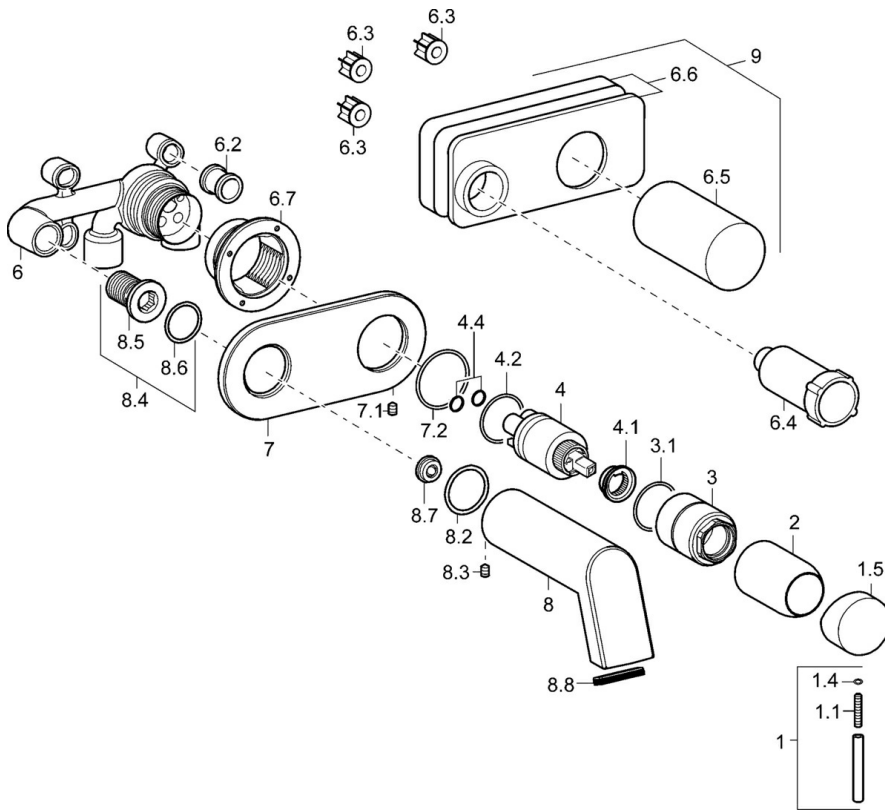

EAN: 4015474144026
static.hansa.com/57832101

- Bathtub & Shower
- Single-lever, Trim Kit
- Concealed wall mounting
- Chrome
- Single operating lever/handle, Hot/Cold symbols

Technical data

Technical properties

Hot water supply	max. +80°C
Working pressure	0.5-10 bar

Regulations

EN standard	EN 817
-------------	---------------

Spare parts

SP57832101

	Name	Code
1	Lever, 50 mm, d 7 mm	59913097
1.1	Screw, M5x25, SW 2,5	59913099
1.4	O-ring, d 3x1.5	59913100
1.5	Cap	59913098
2	Cover sleeve	59912116
3	Screw sleeve, M38x1	59912115
4	Cartridge, 3.5 Classic	59913075
4	Cartridge, 3.5 Eco	59912324
4.1	Temperature adjustment limiter	59912325
4.2	O-ring, d 28.24x2.62 Discontinued	59912590
4.4	O-ring, d 10.10x1.60 Discontinued	59905072
6.1	Gasket Discontinued	59913169
6.7	Holder	59913171
7	Cover flange Discontinued	59913172
7.1	Screw, M4x4	59901027
7.2	O-ring, 42x2	59913173
8	Spout, L=160	59913174
8.2	O-ring, 34x2	59912533
8.3	Screw, M6x9 Discontinued	59911237
8.4	Connection nipple, G1/2	59911229
8.6	O-ring, d 25x2.5	59905053
8.7	Flow limiter, 4L/min	59912951
8.8	Aerator	59913082
9	Installation box Discontinued	59913170
N.I.	Raising kit, 20 mm	59913136
N.I.	Angle piece	59913086
N.I.	Key, SW30/34	59912108