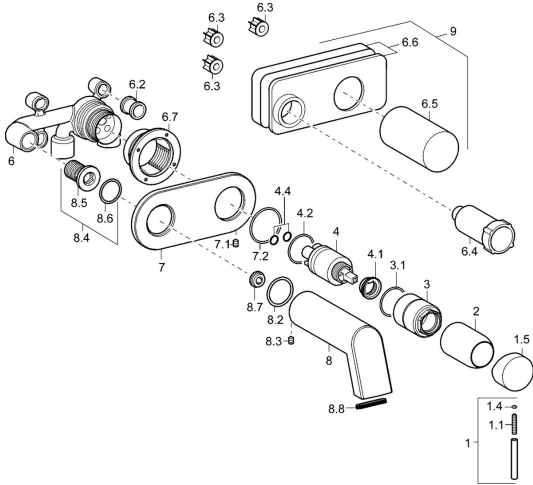

EAN: 4015474144026
static.hansa.com/57832101

- Bathtub & Shower
- Single-lever, Trim Kit
- Concealed wall mounting
- Chrome
- Single operating lever/handle, Hot/Cold symbols

Technical data

Technical properties

Hot water supply	max. +80°C
Working pressure	0.5-10 bar

Regulations

EN standard	EN 817
-------------	---------------

Spare parts

SP57832101

	Name	Code
1	Lever, 50 mm, d 7 mm	59913097
1.1	Screw, M5x25, SW 2,5	59913099
1.4	O-ring, d 3x1.5	59913100
1.5	Cap	59913098
2	Cover sleeve	59912116
3	Screw sleeve, M38x1	59912115
4	Cartridge, 3.5 Classic	59913075
4	Cartridge, 3.5 Eco	59912324
4.1	Temperature adjustment limiter	59912325
4.2	O-ring, d 28.24x2.62 Discontinued	59912590
4.4	O-ring, d 10.10x1.60 Discontinued	59905072
6.1	Gasket Discontinued	59913169
6.7	Holder	59913171
7	Cover flange Discontinued	59913172
7.1	Screw, M4x4	59901027
7.2	O-ring, 42x2	59913173
8	Spout, L=160	59913174
8.2	O-ring, 34x2	59912533
8.3	Screw, M6x9 Discontinued	59911237
8.4	Connection nipple, G1/2	59911229
8.6	O-ring, d 25x2.5	59905053
8.7	Flow limiter, 4L/min	59912951
8.8	Aerator	59913082
9	Installation box Discontinued	59913170
N.I.	Raising kit, 20 mm	59913136
N.I.	Angle piece	59913086
N.I.	Key, SW30/34	59912108