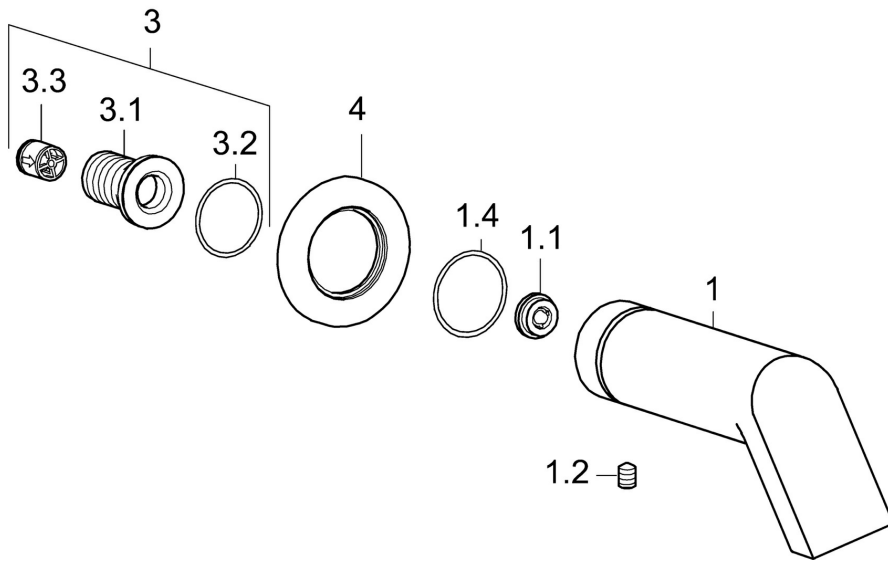

EAN: 4015474139855
static.hansa.com/57822100

- Accessories
- Wall mounted
- Chrome
- Fixed spout, Casted construction
- Inner body made of DZR brass
- Square rosette, Round rosette
- Torrent water flow

Technical data

Technical properties

DN-size (nominal dimension)	DN15
Connection size	G1/2
Projection	160 mm
Material	Brass

Spare parts

SP57822100

	Name	Code
1.1	Flow limiter, 22L/min Discontinued	59912532
1.2	Screw, M6x9 Discontinued	59911237
1.4	O-ring, 34x2	59912533
3	Connection nipple, G1/2	59911229
3.2	O-ring, d 25x2.5	59905053
3.3	Non-return valve	59905714
4	Cover flange, d 65 mm Discontinued	59913109
N.I.	Cover flange	59913847