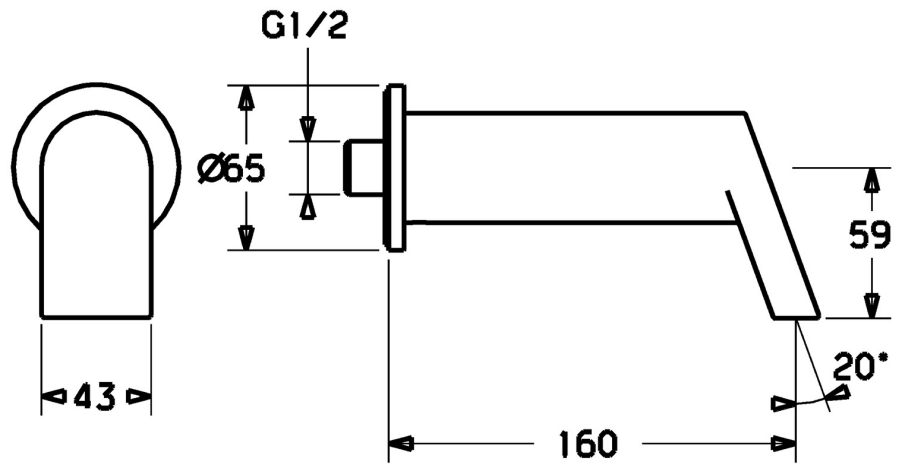

EAN: 4015474139855
static.hansa.com/57822100

- Accessories
- Wall mounted
- Chrome
- Fixed spout, Casted construction
- Inner body made of DZR brass
- Square rosette, Round rosette
- Torrent water flow

Technical data

Technical properties

DN-size (nominal dimension)	DN15
Connection size	G1/2
Projection	160 mm
Material	Brass

Spare parts

SP57822100

	Name	Code
1.1	Flow limiter, 22L/min Discontinued	59912532
1.2	Screw, M6x9 Discontinued	59911237
1.4	O-ring, 34x2	59912533
3	Connection nipple, G1/2	59911229
3.2	O-ring, d 25x2.5	59905053
3.3	Non-return valve	59905714
4	Cover flange, d 65 mm Discontinued	59913109
N.I.	Cover flange	59913847