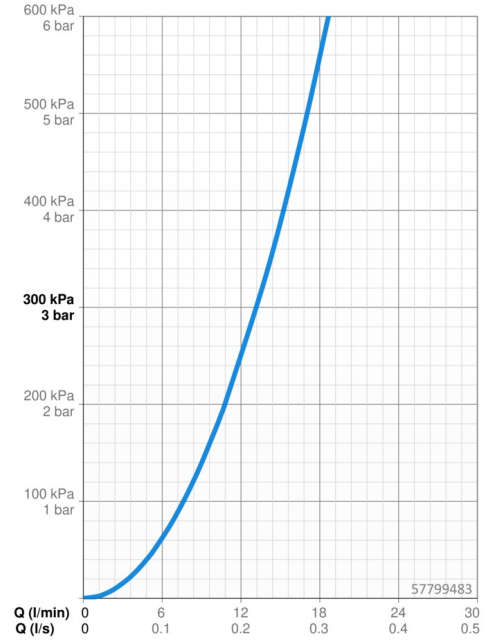

Technical data

Flow properties

Flow-rate at 3 bar **13.2 l/min**

Technical properties

Hot water supply **max. +80°C**
Working pressure **0.5-10 bar**
Backflow prevention (EN1717) **EB**
Material **Brass**

Regulations

EN standard **EN 817, EN 1112, EN 1113**

Approvals and Declarations

Declaration of conformity **DoC**
EPD **S-P-07752**