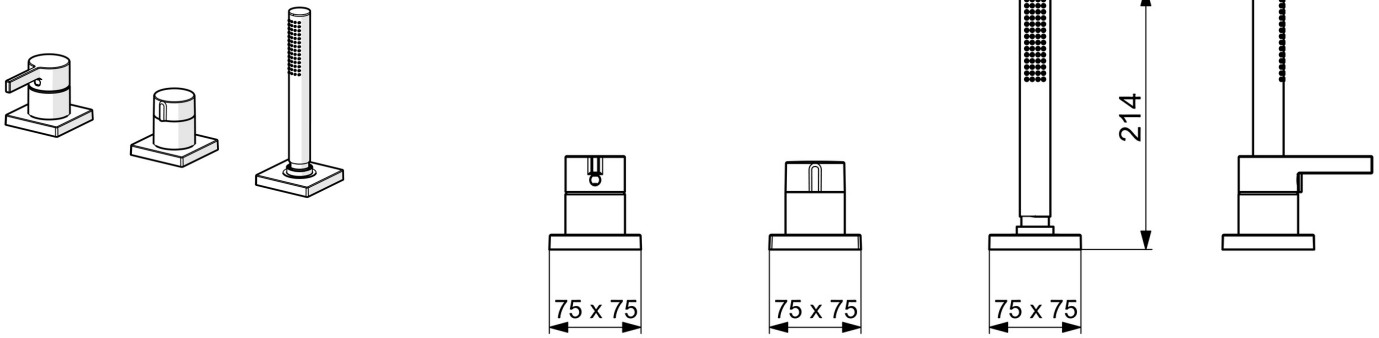

EAN: 4057304014574
static.hansa.com/57799483

- Bathtub & Shower
- Trim Kit, Single-lever
- Rim mounted
- Chrome
- Single operating lever/handle, Hot/Cold symbols
- Hand shower, Shower hose (1750 mm)
- Intense - invigorating water stream
- \varnothing 40 mm ceramic cartridge for flow and temperature control, Non-return valve(s), Litter filter(s)
- Square rosette
- 1 spray function

Technical data

Flow properties

Flow-rate at 3 bar **13.2 l/min**

Technical properties

Hot water supply **max. +80°C**
 Working pressure **0.5-10 bar**
 Backflow prevention (EN1717) **EB**
 Material **Brass**

Regulations

EN standard **EN 817, EN 1112, EN 1113**

Approvals and Declarations

Declaration of conformity **DoC**
 EPD **S-P-07752**

Spare parts

SP5799483

	Name	Code
01	Lever	1003930V
02	Symbol plug	59914573
03	Cover sleeve	59914572
04	Cover plate, d 72 mm, for Compact	59914667
04	Cover flange, 75x75 mm	59914213
05	Cover plate, d 72 mm	59914668
05	Cover flange, 75x75 mm	59914214
06	Flow control handle	59914669
07	Cover sleeve	59914671
08	Cover flange, 75x75 mm	1003885V
08	Cover plate, d 72 mm	59914672
09	Passing-through bushing	59914673
10	Shower hose, L=1750, G1/2-M12x1	59912281
11	Non-return valve	59905714
12	Screw, M4x45	59912291