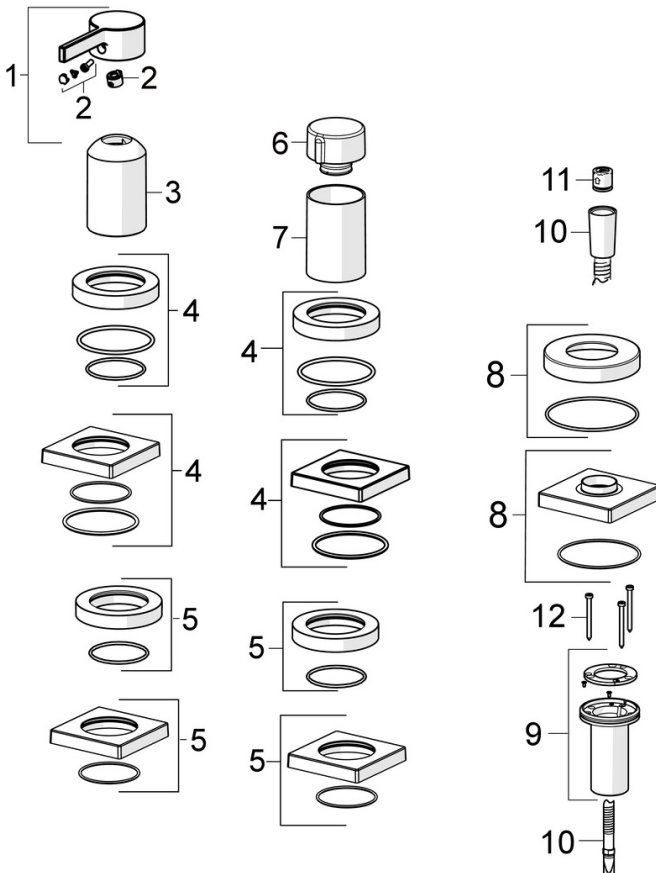

EAN: 4057304014574
static.hansa.com/57799483

- Bathtub & Shower
- Trim Kit, Single-lever
- Rim mounted
- Chrome
- Single operating lever/handle, Hot/Cold symbols
- Hand shower, Shower hose (1750 mm)
- Intense - invigorating water stream
- \varnothing 40 mm ceramic cartridge for flow and temperature control, Non-return valve(s), Litter filter(s)
- Square rosette
- 1 spray function

Technical data

Flow properties

Flow-rate at 3 bar **13.2 l/min**

Technical properties

Hot water supply **max. +80°C**
 Working pressure **0.5-10 bar**
 Backflow prevention (EN1717) **EB**
 Material **Brass**

Regulations

EN standard **EN 817, EN 1112, EN 1113**

Approvals and Declarations

Declaration of conformity **DoC**
 EPD **S-P-07752**

Spare parts

SP5799483

	Name	Code
01	Lever	1003930V
02	Symbol plug	59914573
03	Cover sleeve	59914572
04	Cover plate, d 72 mm, for Compact	59914667
04	Cover flange, 75x75 mm	59914213
05	Cover plate, d 72 mm	59914668
05	Cover flange, 75x75 mm	59914214
06	Flow control handle	59914669
07	Cover sleeve	59914671
08	Cover flange, 75x75 mm	1003885V
08	Cover plate, d 72 mm	59914672
09	Passing-through bushing	59914673
10	Shower hose, L=1750, G1/2-M12x1	59912281
11	Non-return valve	59905714
12	Screw, M4x45	59912291