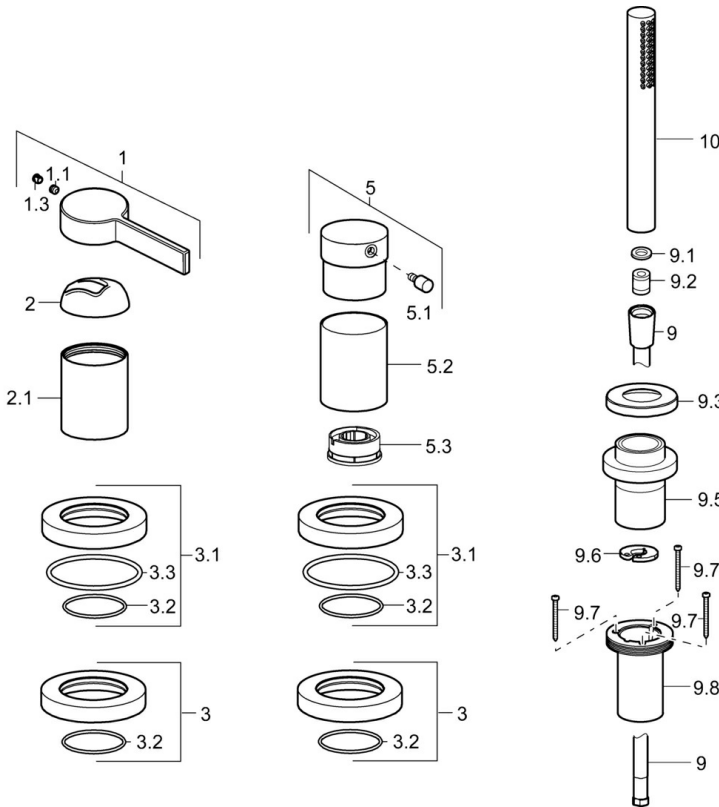

EAN: 4015474276963  
[static.hansa.com/57799073](http://static.hansa.com/57799073)

- Bathtub & Shower
- Trim Kit, Single-lever
- Rim mounted
- Chrome
- Single operating lever/handle, Hot/Cold symbols
- Hand shower, Shower hose (1750 mm)
- Intense - invigorating water stream
- Litter filter(s), Non-return valve(s)
- Round rosette
- 1 spray function

### Technical properties

Hot water supply **max. +80°C**  
 Working pressure **0.5-10 bar**  
 Backflow prevention (EN1717) **EB**

### SP57799073

	Name	Code
1	Lever	59914017
1.1	Screw, M5x6, SW2.5	59912617
1.3	Cover plug	59913762
2	Covering cap	59914016
2.1	Cover flange	59913448
3	Cover flange	59913449
3.1	Cover flange	59913450
3.3	O-ring, 60x3	59913280
5	Handle	59913345
5.1	Lever, 9 mm M6	59913348
5.2	Protective sleeve Discontinued	59913451
5.3	Flow limiter	59911897
9	Shower hose, L=1750, G1/2-M12x1	59912281
9.1	Gasket ring, d 21x12x2	59912304
9.2	Non-return valve	59905714
9.3	Cover flange, M70x1, d 72 mm	59913287
9.5	Holder	59913289
9.6	Disk	59912337
9.7	Screw, M4x45	59912291
9.8	Passing-through bushing	59913288
9.9	Hand shower	54390100
N.I.	Raising kit, 30 mm	59913190
N.I.	Extension screw kit, (2015-)	59914337
N.I.	Raising kit, 30 mm, HM 3.5 (-2015)	59913189