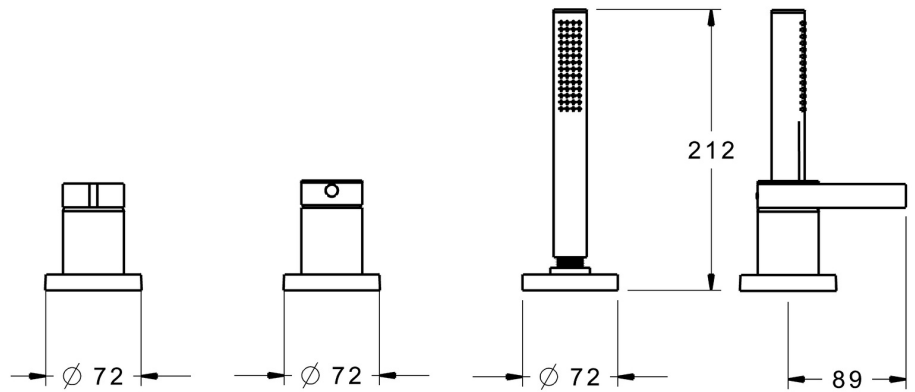

EAN: 4015474276963  
[static.hansa.com/57799073](http://static.hansa.com/57799073)

- Bathtub & Shower
- Trim Kit, Single-lever
- Rim mounted
- Chrome
- Single operating lever/handle, Hot/Cold symbols
- Hand shower, Shower hose (1750 mm)
- Intense - invigorating water stream
- Litter filter(s), Non-return valve(s)
- Round rosette
- 1 spray function

### Technical properties

Hot water supply **max. +80°C**  
 Working pressure **0.5-10 bar**  
 Backflow prevention (EN1717) **EB**