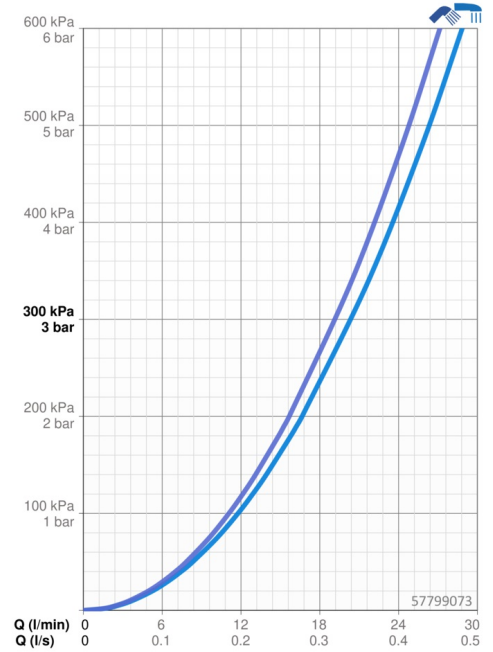

Technical data

Flow properties

Flow-rate at 3 bar **20.4 / 19.2 l/min**

Technical properties

Hot water supply **max. +80°C**
Working pressure **0.5-10 bar**
Backflow prevention (EN1717) **EB**

Regulations

EN standard **EN 817, EN 1112, EN 1113**