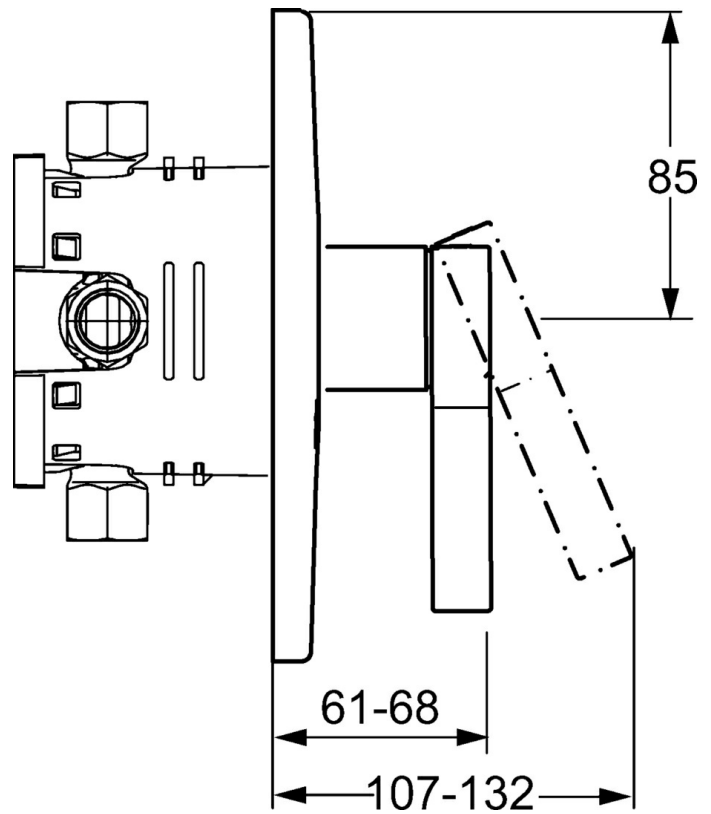

EAN: 4015474263406
static.hansa.com/57739003

- Shower solutions
- Single-lever, Trim Kit
- Concealed wall mounting
- Chrome
- Single operating lever/handle, Hot/Cold symbols
- Round rosette

Technical data

Flow properties

Flow-rate at 3 bar **22.2 l/min**

Technical properties

Hot water supply **max. +80°C**
Working pressure **0.5-10 bar**

Regulations

EN standard **EN 817**

Spare parts

SP57739003

	Name	Code
1	Lever	59914017
1.1	Screw, M5x6, SW2.5	59912617
1.3	Cover plug	59913762
2	Cover flange, d 170 mm Discontinued	59914005
2.1	Covering cap	59914016
2.2	Cover sleeve	59913375
2.7	Supporting plate Discontinued	59913374
2.9	Fixing plate	59913034
2.10	Screw, M4.5x80	59912890
4	Cartridge, 3.5 Classic	59913075
4	Cartridge, 3.5 Eco	59912324
4.1	Temperature adjustment limiter	59912325
4.2	O-ring, d 28.24x2.62 Discontinued	59912590
4.3	Screw sleeve, M38x1	59912115
4.4	O-ring, d 10.10x1.60 Discontinued	59905072
5.6	Plug	59912981
7	Functional unit, H/C reversed	59912978
7	Functional unit, 3.5, (2011-) Discontinued	59913376
7.1	Blind nut	59912984
7.4	Connection nipple, (2014-)	59913885
7.5	O-ring, d 14x2	59912982
N.I.	Raising kit, 20 mm	59912754