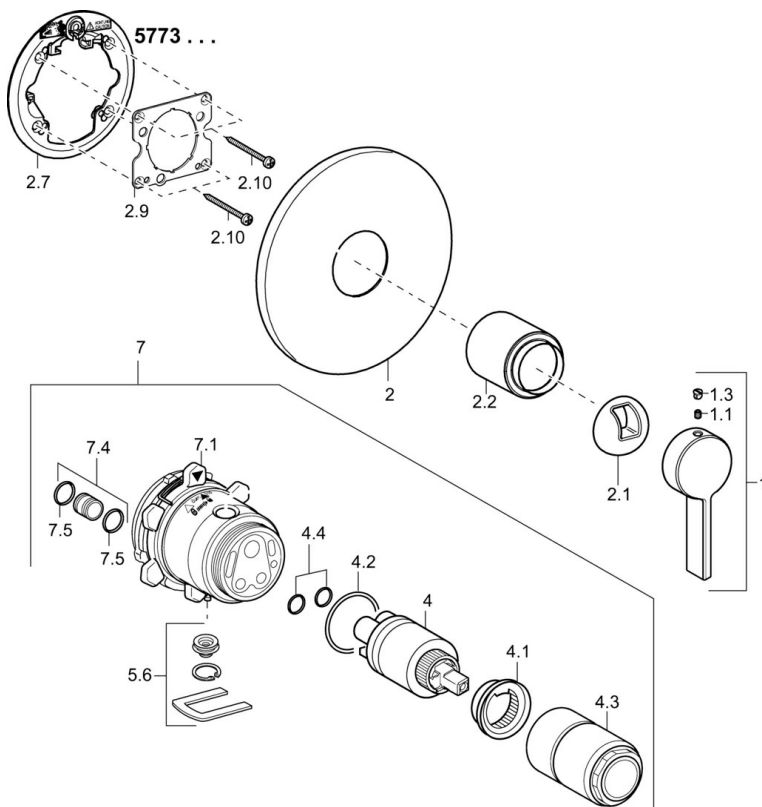

EAN: 4015474263406
static.hansa.com/57739003

- Shower solutions
- Single-lever, Trim Kit
- Concealed wall mounting
- Chrome
- Single operating lever/handle, Hot/Cold symbols
- Round rosette

Technical data

Flow properties

Flow-rate at 3 bar **22.2 l/min**

Technical properties

Hot water supply **max. +80°C**
Working pressure **0.5-10 bar**

Regulations

EN standard **EN 817**

Spare parts

SP57739003

	Name	Code
1	Lever	59914017
1.1	Screw, M5x6, SW2.5	59912617
1.3	Cover plug	59913762
2	Cover flange, d 170 mm Discontinued	59914005
2.1	Covering cap	59914016
2.2	Cover sleeve	59913375
2.7	Supporting plate Discontinued	59913374
2.9	Fixing plate	59913034
2.10	Screw, M4.5x80	59912890
4	Cartridge, 3.5 Classic	59913075
4	Cartridge, 3.5 Eco	59912324
4.1	Temperature adjustment limiter	59912325
4.2	O-ring, d 28.24x2.62 Discontinued	59912590
4.3	Screw sleeve, M38x1	59912115
4.4	O-ring, d 10.10x1.60 Discontinued	59905072
5.6	Plug	59912981
7	Functional unit, H/C reversed	59912978
7	Functional unit, 3.5, (2011-) Discontinued	59913376
7.1	Blind nut	59912984
7.4	Connection nipple, (2014-)	59913885
7.5	O-ring, d 14x2	59912982
N.I.	Raising kit, 20 mm	59912754