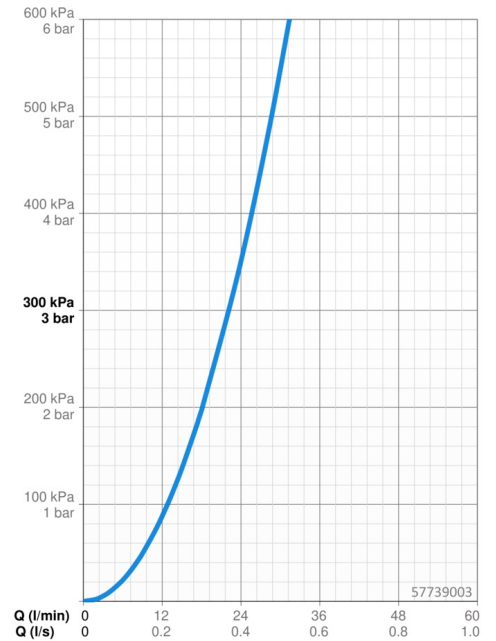

EAN: 4015474263406
static.hansa.com/57739003

- Shower solutions
- Single-lever, Trim Kit
- Concealed wall mounting
- Chrome
- Single operating lever/handle, Hot/Cold symbols
- Round rosette

Technical data

Flow properties

Flow-rate at 3 bar **22.2 l/min**

Technical properties

Hot water supply **max. +80°C**
Working pressure **0.5-10 bar**

Regulations

EN standard **EN 817**

Spare parts

SP57739003