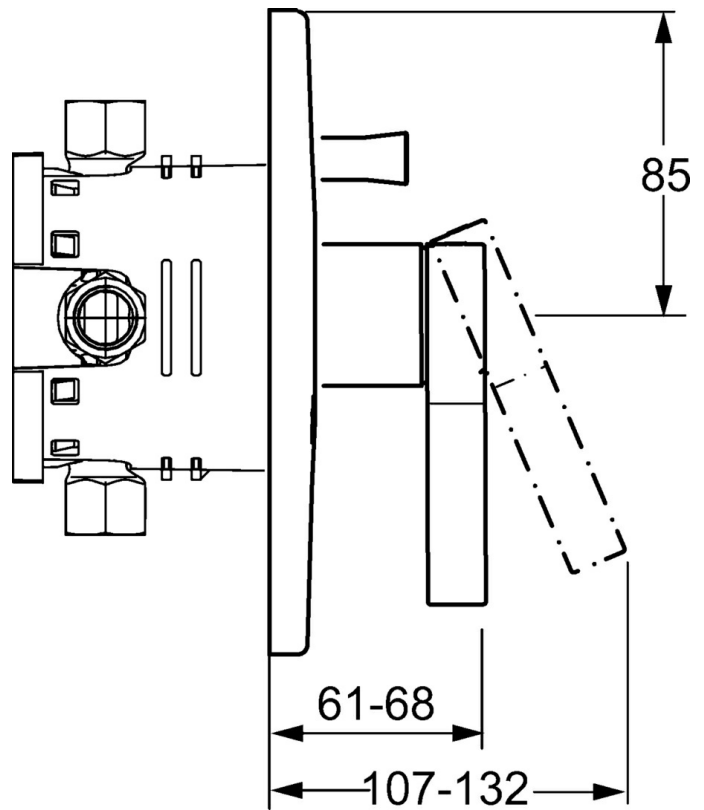

EAN: 4015474263383
static.hansa.com/57729003

- Bathtub & Shower
- Single-lever, Trim Kit
- Concealed wall mounting
- Chrome
- Single operating lever/handle, Hot/Cold symbols
- Round rosette

Technical data

Technical properties

Hot water supply	max. +80°C
Working pressure	0.5-10 bar

Regulations

EN standard	EN 817
-------------	---------------

Spare parts

SP57729003

	Name	Code
1	Lever	59914017
1.1	Screw, M5x6, SW2.5	59912617
1.3	Cover plug	59913762
2	Cover flange, d 170 mm Discontinued	59914006
2.1	Covering cap	59914016
2.2	Cover sleeve	59913375
2.4	Flow limiting cap	59912924
2.6	Push button Discontinued	59912925
2.7	Supporting plate	59913378
2.8	O-ring, d 7.65x1.78	59902337
2.9	Fixing plate	59913034
2.10	Screw, M4,5x80	59912890
4	Cartridge, 3.5 Classic	59913075
4	Cartridge, 3.5 Eco	59912324
4.1	Temperature adjustment limiter	59912325
4.2	O-ring, d 28.24x2.62 Discontinued	59912590
4.3	Screw sleeve, M38x1	59912115
4.4	O-ring, d 10.10x1.60 Discontinued	59905072
5	Diverter	59912985
5.3	Sealing kit Discontinued	59912997
7	Functional unit, 3.5 (2011-) Discontinued	59913380
7	Functional unit, H/C reversed	59912978
7.1	Blind nut	59912984
7.4	Connection nipple, (2014-)	59913885
7.5	O-ring, d 14x2	59912982
7.6	Strainer	59913126
N.I.	Raising kit, 20 mm	59912754