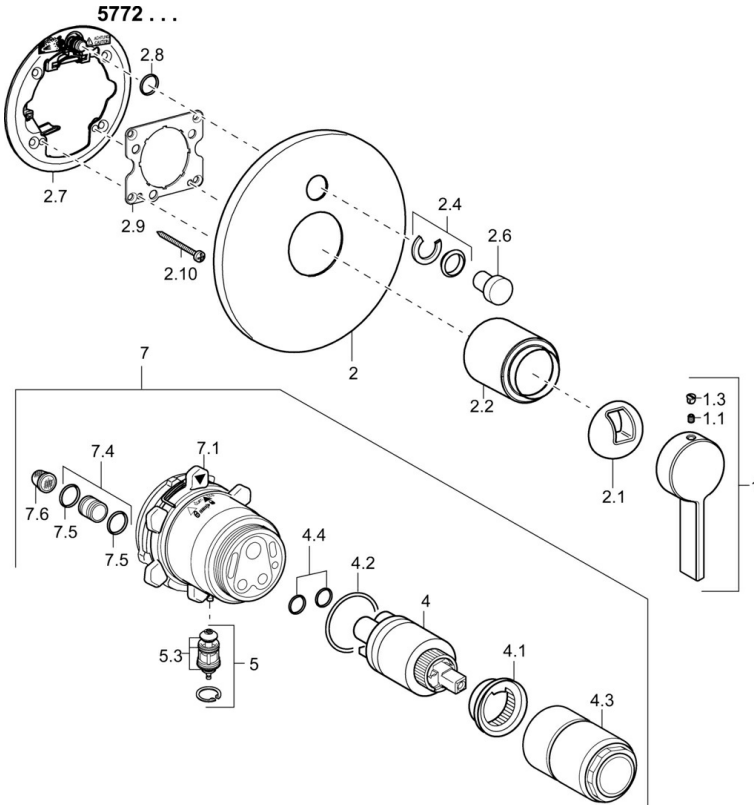

EAN: 4015474263383
static.hansa.com/57729003

- Bathtub & Shower
- Single-lever, Trim Kit
- Concealed wall mounting
- Chrome
- Single operating lever/handle, Hot/Cold symbols
- Round rosette

Technical data

Technical properties

Hot water supply	max. +80°C
Working pressure	0.5-10 bar

Regulations

EN standard	EN 817
-------------	---------------

Spare parts

SP57729003

	Name	Code
1	Lever	59914017
1.1	Screw, M5x6, SW2.5	59912617
1.3	Cover plug	59913762
2	Cover flange, d 170 mm Discontinued	59914006
2.1	Covering cap	59914016
2.2	Cover sleeve	59913375
2.4	Flow limiting cap	59912924
2.6	Push button Discontinued	59912925
2.7	Supporting plate	59913378
2.8	O-ring, d 7.65x1.78	59902337
2.9	Fixing plate	59913034
2.10	Screw, M4,5x80	59912890
4	Cartridge, 3.5 Classic	59913075
4	Cartridge, 3.5 Eco	59912324
4.1	Temperature adjustment limiter	59912325
4.2	O-ring, d 28.24x2.62 Discontinued	59912590
4.3	Screw sleeve, M38x1	59912115
4.4	O-ring, d 10.10x1.60 Discontinued	59905072
5	Diverter	59912985
5.3	Sealing kit Discontinued	59912997
7	Functional unit, 3.5 (2011-) Discontinued	59913380
7	Functional unit, H/C reversed	59912978
7.1	Blind nut	59912984
7.4	Connection nipple, (2014-)	59913885
7.5	O-ring, d 14x2	59912982
7.6	Strainer	59913126
N.I.	Raising kit, 20 mm	59912754