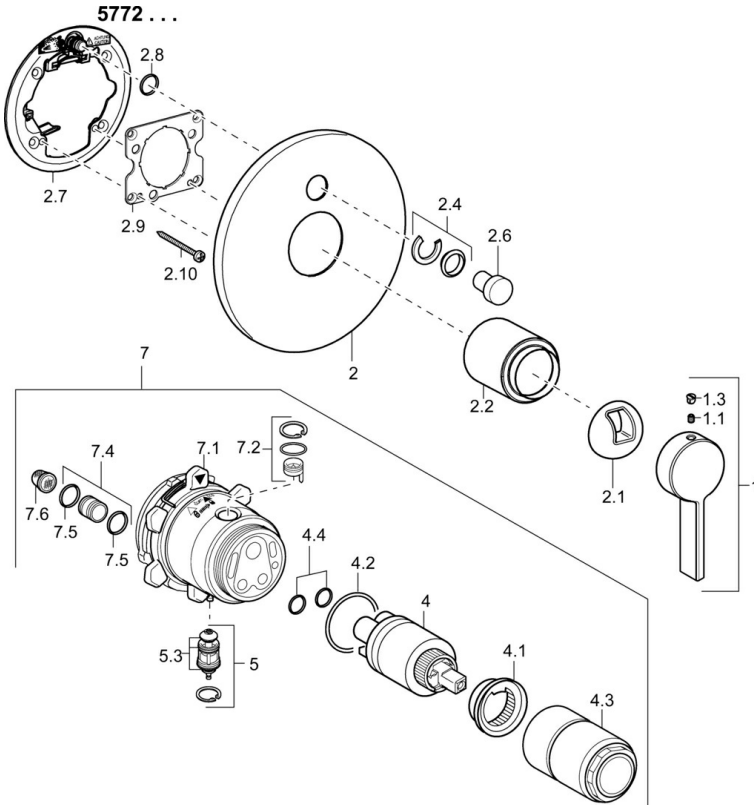

EAN: 4015474263390  
[static.hansa.com/57723003](https://static.hansa.com/57723003)

- Bathtub & Shower
- Single-lever, Trim Kit
- Concealed wall mounting
- Chrome
- Single operating lever/handle, Hot/Cold symbols
- Non-return valve(s)
- Round rosette

### Technical properties

DN-size (nominal dimension) **DN15**  
 Hot water supply **max. +80°C**  
 Working pressure **0.5-10 bar**  
 Backflow prevention (EN1717) **LB**

### SP57723003

	Name	Code
1	Lever	59914017
1.1	Screw, M5x6, SW2.5	59912617
1.3	Cover plug	59913762
2	Cover flange, d 170 mm Discontinued	59914006
2.1	Covering cap	59914016
2.2	Cover sleeve	59913375
2.4	Flow limiting cap	59912924
2.6	Push button Discontinued	59912925
2.7	Supporting plate	59913378
2.8	O-ring, d 7.65x1.78	59902337
2.9	Fixing plate	59913034
2.10	Screw, M4,5x80	59912890
4	Cartridge, 3.5 Classic	59913075
4	Cartridge, 3.5 Eco	59912324
4.1	Temperature adjustment limiter	59912325
4.2	O-ring, d 28.24x2.62 Discontinued	59912590
4.3	Screw sleeve, M38x1	59912115
4.4	O-ring, d 10.10x1.60 Discontinued	59905072
5	Diverter	59912985
5.3	Sealing kit Discontinued	59912997
7	Functional unit, 3.5 Discontinued	59913379
7	Functional unit, H/C reversed	59912978
7.1	Blind nut	59912984
7.2	Valve	59912986
7.4	Connection nipple, (2014-)	59913885
7.5	O-ring, d 14x2	59912982
7.6	Strainer	59913126
N.I.	Raising kit, 20 mm	59912754