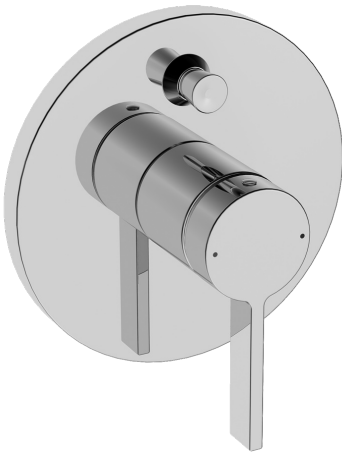

EAN: 4015474263390  
[static.hansa.com/57723003](https://static.hansa.com/57723003)

- Bathtub & Shower
- Single-lever, Trim Kit
- Concealed wall mounting
- Chrome
- Single operating lever/handle, Hot/Cold symbols
- Non-return valve(s)
- Round rosette

### Technical properties

DN-size (nominal dimension) **DN15**  
 Hot water supply **max. +80°C**  
 Working pressure **0.5-10 bar**  
 Backflow prevention (EN1717) **LB**

### SP57723003

	Name	Code
1	Lever	59914017
1.1	Screw, M5x6, SW2.5	59912617
1.3	Cover plug	59913762
2	Cover flange, d 170 mm Discontinued	59914006
2.1	Covering cap	59914016
2.2	Cover sleeve	59913375
2.4	Flow limiting cap	59912924
2.6	Push button Discontinued	59912925
2.7	Supporting plate	59913378
2.8	O-ring, d 7.65x1.78	59902337
2.9	Fixing plate	59913034
2.10	Screw, M4,5x80	59912890
4	Cartridge, 3.5 Classic	59913075
4	Cartridge, 3.5 Eco	59912324
4.1	Temperature adjustment limiter	59912325
4.2	O-ring, d 28.24x2.62 Discontinued	59912590
4.3	Screw sleeve, M38x1	59912115
4.4	O-ring, d 10.10x1.60 Discontinued	59905072
5	Diverter	59912985
5.3	Sealing kit Discontinued	59912997
7	Functional unit, 3.5 Discontinued	59913379
7	Functional unit, H/C reversed	59912978
7.1	Blind nut	59912984
7.2	Valve	59912986
7.4	Connection nipple, (2014-)	59913885
7.5	O-ring, d 14x2	59912982
7.6	Strainer	59913126
N.I.	Raising kit, 20 mm	59912754