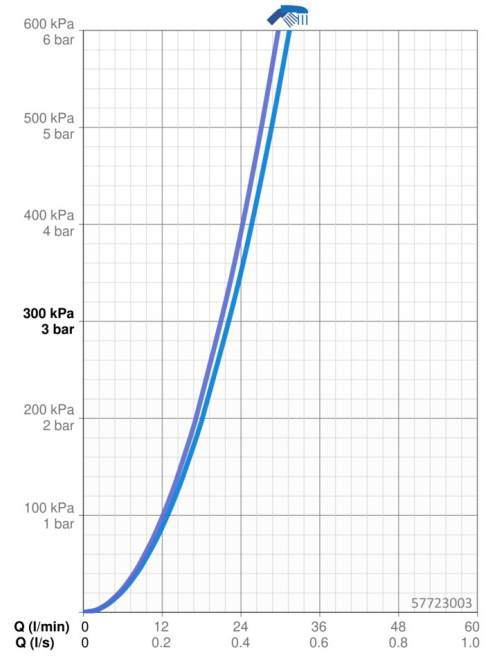

Technical data

Flow properties

Flow-rate at 3 bar **22.2 / 21.0 l/min**

Technical properties

DN-size (nominal dimension) **DN15**
Hot water supply **max. +80°C**
Working pressure **0.5-10 bar**
Backflow prevention (EN1717) **LB**

Regulations

EN standard **EN 817**