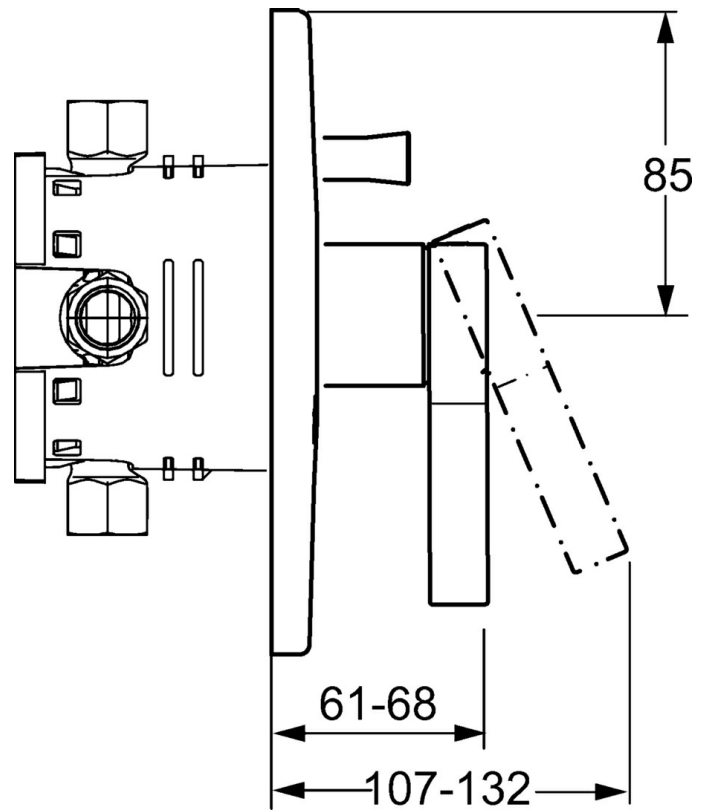

EAN: 4015474263390  
[static.hansa.com/57723003](https://static.hansa.com/57723003)

- Bathtub & Shower
- Single-lever, Trim Kit
- Concealed wall mounting
- Chrome
- Single operating lever/handle, Hot/Cold symbols
- Non-return valve(s)
- Round rosette

### Flow properties

Flow-rate at 3 bar **22.2 / 21.0 l/min**

### Technical properties

DN-size (nominal dimension) **DN15**  
 Hot water supply **max. +80°C**  
 Working pressure **0.5-10 bar**  
 Backflow prevention (EN1717) **LB**

### SP57723003

	Name	Code
1	Lever	59914017
1.1	Screw, M5x6, SW2.5	59912617
1.3	Cover plug	59913762
2	Cover flange, d 170 mm Discontinued	59914006
2.1	Covering cap	59914016
2.2	Cover sleeve	59913375
2.4	Flow limiting cap	59912924
2.6	Push button Discontinued	59912925
2.7	Supporting plate	59913378
2.8	O-ring, d 7.65x1.78	59902337
2.9	Fixing plate	59913034
2.10	Screw, M4,5x80	59912890
4	Cartridge, 3.5 Classic	59913075
4	Cartridge, 3.5 Eco	59912324
4.1	Temperature adjustment limiter	59912325
4.2	O-ring, d 28.24x2.62 Discontinued	59912590
4.3	Screw sleeve, M38x1	59912115
4.4	O-ring, d 10.10x1.60 Discontinued	59905072
5	Diverter	59912985
5.3	Sealing kit Discontinued	59912997
7	Functional unit, 3.5 Discontinued	59913379
7	Functional unit, H/C reversed	59912978
7.1	Blind nut	59912984
7.2	Valve	59912986
7.4	Connection nipple, (2014-)	59913885
7.5	O-ring, d 14x2	59912982
7.6	Strainer	59913126
N.I.	Raising kit, 20 mm	59912754