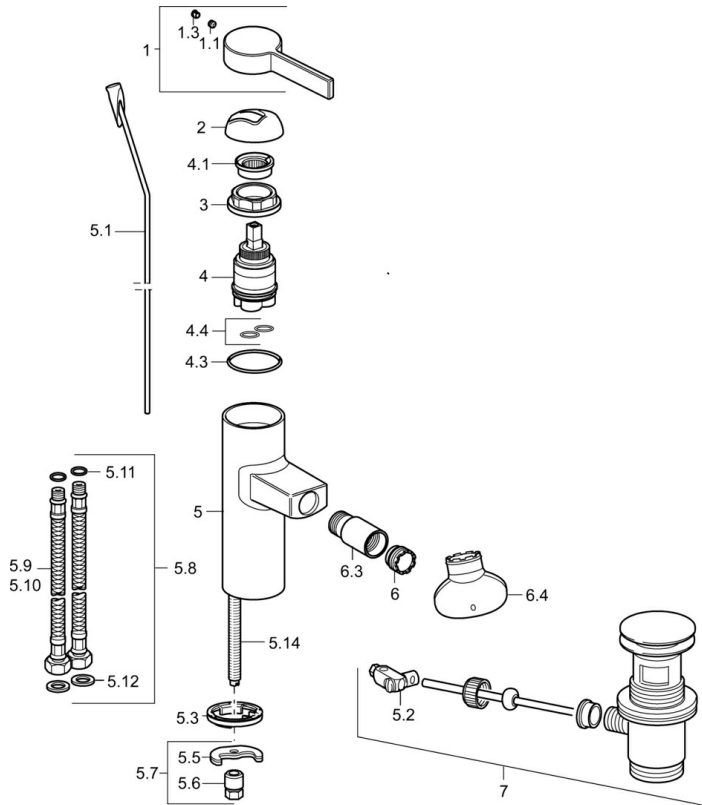

EAN: 4015474263352
static.hansa.com/57663203

- Bidet
- Single-lever
- Deck mounted
- Chrome
- PCA® - constant flow rate regardless of pressure variations, Hidden aerator, Ball joint
- Single operating lever/handle, Hot/Cold symbols
- Pop-up waste with draw-rod
- Limitation option for maximum temperature and flow-rate, Adjustable hot water stop (included, retrofittable)
- ø 35 mm ceramic cartridge for flow and temperature control
- Flexible inlet pipes
- Inner body made of DZR brass, Rapid installation system

Technical data

Flow properties

Flow-rate at 3 bar (with flow controller) **6.0 l/min**

Technical properties

DN-size (nominal dimension) **DN15**
 Hot water supply **max. +70°C**
 Working pressure **0.5-10 bar**
 Connection size **G3/8**
 Projection **98 mm**
 Material **Brass**

Regulations

EN standard **EN 817**

Spare parts

SP57663203

	Name	Code
1	Lever	59914017
1.1	Screw, M5x6, SW2.5	59912617
1.3	Cover plug	59913762
2	Covering cap	59914016
3	Screw, M4x1, SW34	59913365
4	Cartridge, 3.5 Eco	59912324
4	Cartridge, 3.5 Classic	59913075
4.1	Temperature adjustment limiter	59912325
4.3	O-ring, d 28.24x2.62 Discontinued	59912590
4.4	O-ring, d 10.10x1.60 Discontinued	59905072
5.1	Pop-up operating rod	59913652
5.2	Swivel joint	59904624
5.3	Bottom seal	59914591
5.5	Fixing plate	59904765
5.6	Screw, M8x1, SW13	59904766
5.7	Fixing set	59910749
5.8	Flexible pipe, L=430, G3/8-M10x1 RH Discontinued	59913213
5.9	Flexible pipe, L=430, G3/8-M10x1	59912515
5.11	O-ring, d 7.65x1.78	59902337
5.12	Gasket, 9.5x14.4x2	59912551
5.14	Fixing screw, M8x1, L=140	59912474
6	Aerator, M18.5x1, TJ	59913366
6.3	Swivel joint, M18.5x1	59913370
6.4	Key for aerator, M18.5	59913367
7	Pop-up waste	59911441
N.I.	Key, SW30/34	59912108