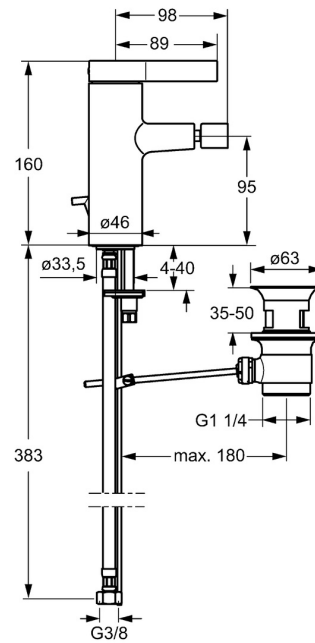

EAN: 4015474263352
static.hansa.com/57663203

- Bidet
- Single-lever
- Deck mounted
- Chrome
- PCA® - constant flow rate regardless of pressure variations, Hidden aerator, Ball joint
- Single operating lever/handle, Hot/Cold symbols
- Pop-up waste with draw-rod
- Limitation option for maximum temperature and flow-rate, Adjustable hot water stop (included, retrofittable)
- ø 35 mm ceramic cartridge for flow and temperature control
- Flexible inlet pipes
- Inner body made of DZR brass, Rapid installation system

Technical data

Flow properties

Flow-rate at 3 bar (with flow controller) **6.0 l/min**

Technical properties

DN-size (nominal dimension) **DN15**
 Hot water supply **max. +70°C**
 Working pressure **0.5-10 bar**
 Connection size **G3/8**
 Projection **98 mm**
 Material **Brass**

Regulations

EN standard **EN 817**

Spare parts

SP57663203

	Name	Code
1	Lever	59914017
1.1	Screw, M5x6, SW2.5	59912617
1.3	Cover plug	59913762
2	Covering cap	59914016
3	Screw, M4x1, SW34	59913365
4	Cartridge, 3.5 Eco	59912324
4	Cartridge, 3.5 Classic	59913075
4.1	Temperature adjustment limiter	59912325
4.3	O-ring, d 28.24x2.62 Discontinued	59912590
4.4	O-ring, d 10.10x1.60 Discontinued	59905072
5.1	Pop-up operating rod	59913652
5.2	Swivel joint	59904624
5.3	Bottom seal	59914591
5.5	Fixing plate	59904765
5.6	Screw, M8x1, SW13	59904766
5.7	Fixing set	59910749
5.8	Flexible pipe, L=430, G3/8-M10x1 RH Discontinued	59913213
5.9	Flexible pipe, L=430, G3/8-M10x1	59912515
5.11	O-ring, d 7.65x1.78	59902337
5.12	Gasket, 9.5x14.4x2	59912551
5.14	Fixing screw, M8x1, L=140	59912474
6	Aerator, M18.5x1, TJ	59913366
6.3	Swivel joint, M18.5x1	59913370
6.4	Key for aerator, M18.5	59913367
7	Pop-up waste	59911441
N.I.	Key, SW30/34	59912108