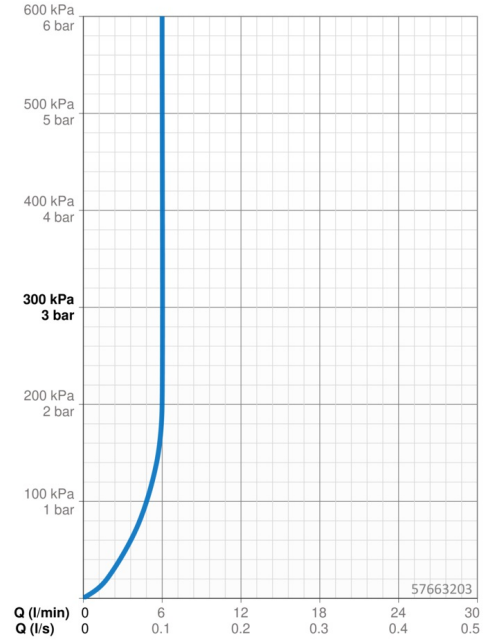

EAN: 4015474263352
static.hansa.com/57663203

- Bidet
- Single-lever
- Deck mounted
- Chrome
- PCA® - constant flow rate regardless of pressure variations, Hidden aerator, Ball joint
- Single operating lever/handle, Hot/Cold symbols
- Pop-up waste with draw-rod
- Limitation option for maximum temperature and flow-rate, Adjustable hot water stop (included, retrofittable)
- ø 35 mm ceramic cartridge for flow and temperature control
- Flexible inlet pipes
- Inner body made of DZR brass, Rapid installation system

Technical data

Flow properties

Flow-rate at 3 bar (with flow controller) **6.0 l/min**

Technical properties

DN-size (nominal dimension) **DN15**
 Hot water supply **max. +70°C**
 Working pressure **0.5-10 bar**
 Connection size **G3/8**
 Projection **98 mm**
 Material **Brass**

Regulations

EN standard **EN 817**

Spare parts

SP57663203

	Name	Code
1	Lever	59914017
1.1	Screw, M5x6, SW2.5	59912617
1.3	Cover plug	59913762
2	Covering cap	59914016
3	Screw, M4x1, SW34	59913365
4	Cartridge, 3.5 Eco	59912324
4	Cartridge, 3.5 Classic	59913075
4.1	Temperature adjustment limiter	59912325
4.3	O-ring, d 28.24x2.62 Discontinued	59912590
4.4	O-ring, d 10.10x1.60 Discontinued	59905072
5.1	Pop-up operating rod	59913652
5.2	Swivel joint	59904624
5.3	Bottom seal	59914591
5.5	Fixing plate	59904765
5.6	Screw, M8x1, SW13	59904766
5.7	Fixing set	59910749
5.8	Flexible pipe, L=430, G3/8-M10x1 RH Discontinued	59913213
5.9	Flexible pipe, L=430, G3/8-M10x1	59912515
5.11	O-ring, d 7.65x1.78	59902337
5.12	Gasket, 9.5x14.4x2	59912551
5.14	Fixing screw, M8x1, L=140	59912474
6	Aerator, M18.5x1, TJ	59913366
6.3	Swivel joint, M18.5x1	59913370
6.4	Key for aerator, M18.5	59913367
7	Pop-up waste	59911441
N.I.	Key, SW30/34	59912108