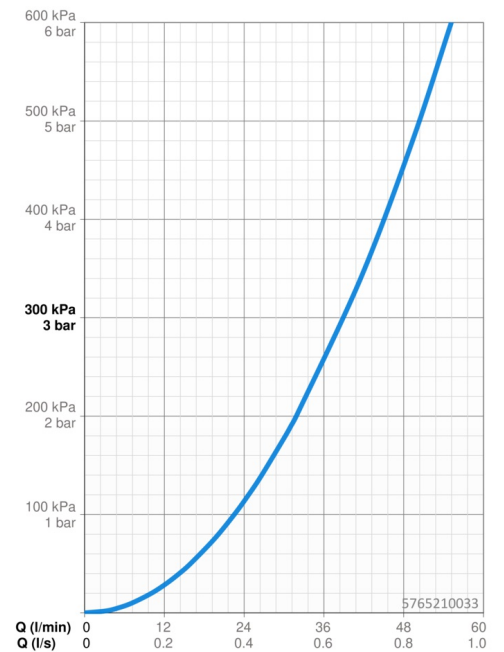

### Flow properties

Flow-rate at 3 bar **39.0 l/min**

### Technical properties

DN-size (nominal dimension)	<b>DN15</b>
Hot water supply	<b>max. +80°C</b>
Connection size	<b>G1/2</b>
Projection	<b>197 mm</b>
Material	<b>Brass</b>