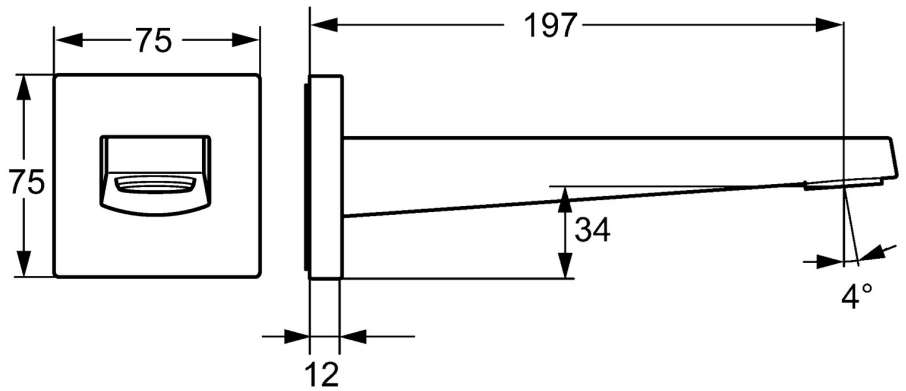

EAN: 4057304015717  
[static.hansa.com/5765210033](http://static.hansa.com/5765210033)

- Bathtub & Shower
- Accessories
- Wall mounted
- Matt black
- Fixed spout, Casted construction
- Hidden aerator
- Inner body made of DZR brass
- Square rosette, Round rosette

### Technical properties

DN-size (nominal dimension)	<b>DN15</b>
Hot water supply	<b>max. +80°C</b>
Connection size	<b>G1/2</b>
Projection	<b>197 mm</b>
Material	<b>Brass</b>

### SP5765210033

	Name	Code
2	Aerator, M24x1	59913132
2.2	Key for aerator, M24x1	59913134
3	Thread nipple	59913658
4.1	O-ring, d 26x2	59913423
4.3	Screw, M5x6, SW2.5	59912617