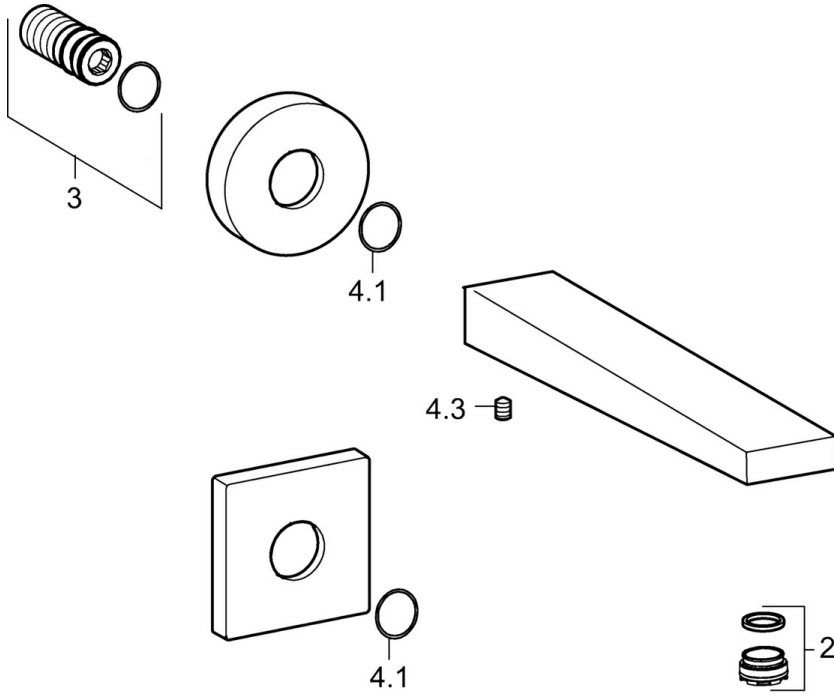

EAN: 4057304015717  
[static.hansa.com/5765210033](http://static.hansa.com/5765210033)

- Bathtub & Shower
- Accessories
- Wall mounted
- Matt black
- Fixed spout, Casted construction
- Hidden aerator
- Inner body made of DZR brass
- Square rosette, Round rosette

### Technical properties

DN-size (nominal dimension)	<b>DN15</b>
Hot water supply	<b>max. +80°C</b>
Connection size	<b>G1/2</b>
Projection	<b>197 mm</b>
Material	<b>Brass</b>

### SP5765210033

	Name	Code
2	Aerator, M24x1	59913132
2.2	Key for aerator, M24x1	59913134
3	Thread nipple	59913658
4.1	O-ring, d 26x2	59913423
4.3	Screw, M5x6, SW2.5	59912617