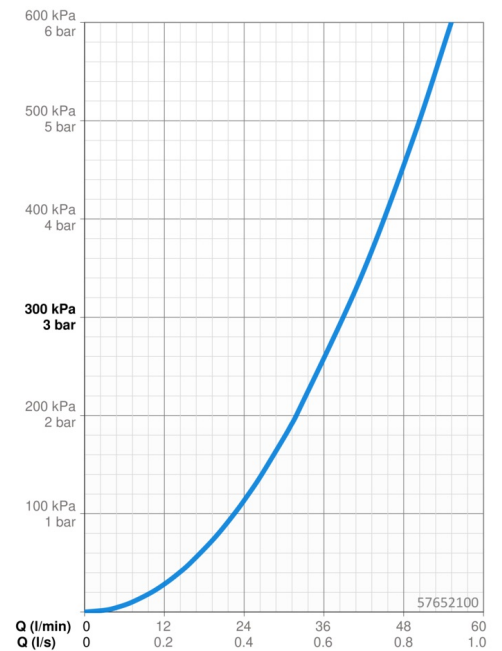

EAN: 4015474262225  
[static.hansa.com/57652100](https://static.hansa.com/57652100)

- Bathtub & Shower
- Accessories
- Wall mounted
- Chrome
- Fixed spout, Casted construction
- Hidden aerator
- Inner body made of DZR brass
- Square rosette, Round rosette

### Flow properties

Flow-rate at 3 bar **39.0 l/min**

### Technical properties

DN-size (nominal dimension) **DN15**  
 Hot water supply **max. +80°C**  
 Connection size **G1/2**  
 Projection **197 mm**  
 Material **Brass**