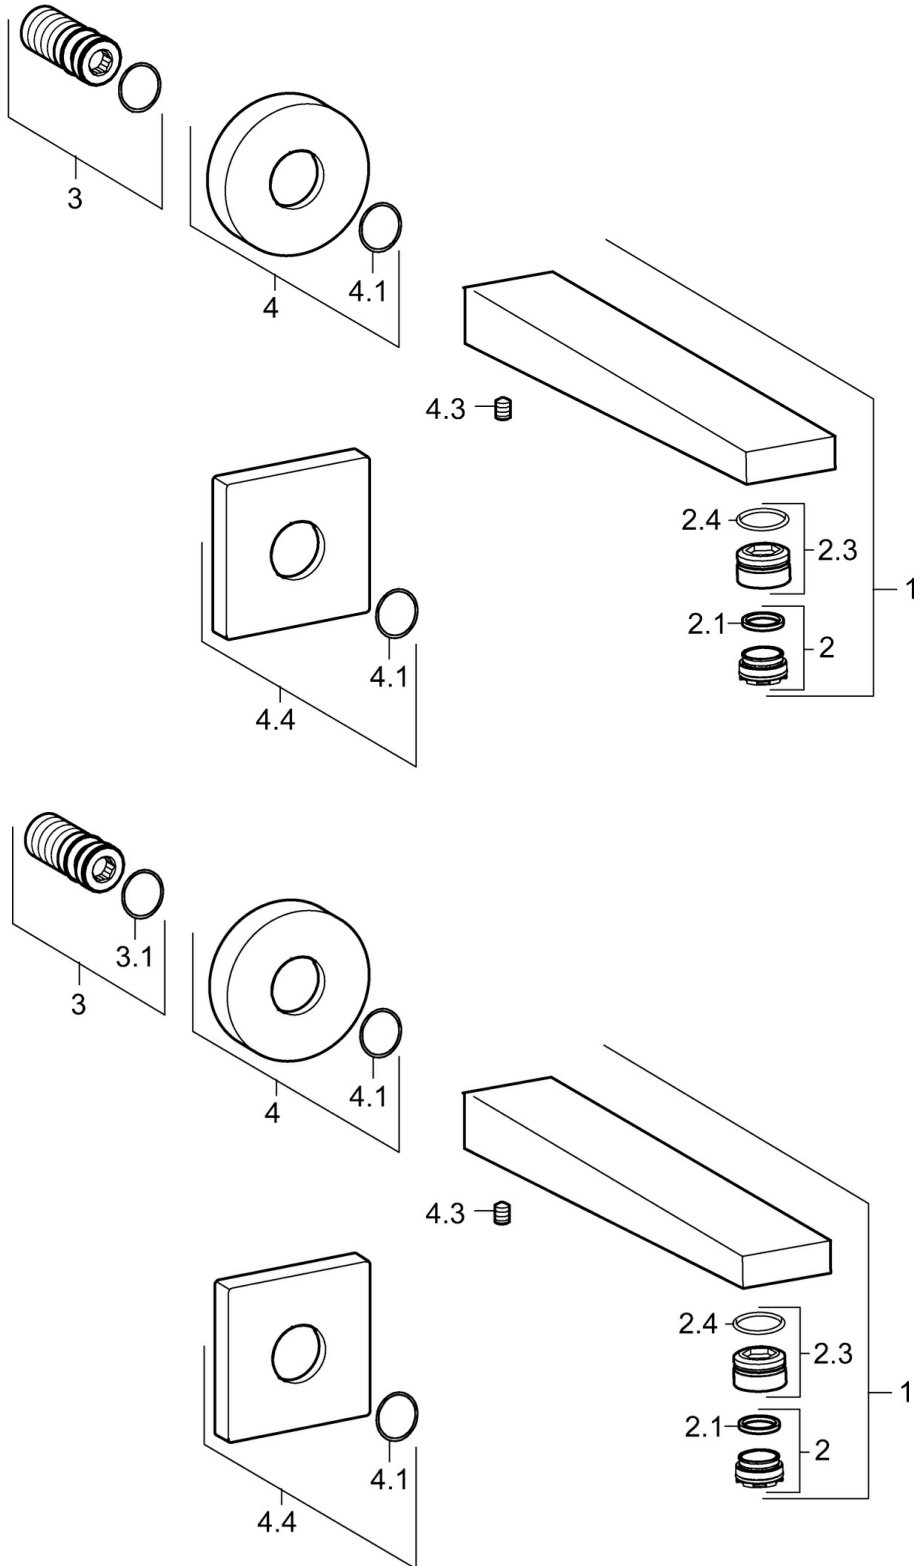

EAN: 4015474262225  
[static.hansa.com/57652100](https://static.hansa.com/57652100)

- Bathtub & Shower
- Accessories
- Wall mounted
- Chrome
- Fixed spout, Casted construction
- Hidden aerator
- Inner body made of DZR brass
- Square rosette, Round rosette

### Technical properties

DN-size (nominal dimension) **DN15**  
 Hot water supply **max. +80°C**  
 Connection size **G1/2**  
 Projection **197 mm**  
 Material **Brass**

### SP57652100

	Name	Code
1	Spout	59914021
2	Aerator, M24x1	59913132
2.2	Key for aerator, M24x1	59913134
2.3	Fitting ring for aerator	59914007
3	Thread nipple	59913658
4	Cover flange, d 75 mm	59913246
4.1	O-ring, d 26x2	59913423
4.3	Screw, M5x6, SW2.5	59912617
4.4	Cover plate, 75x75 mm	59913326