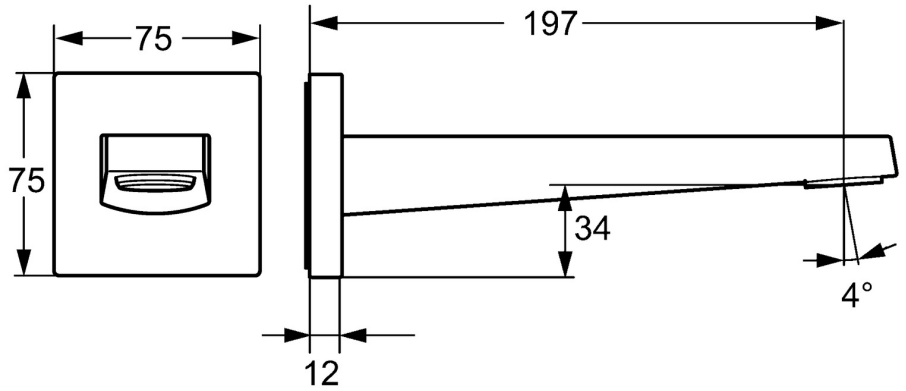

EAN: 4015474262225  
[static.hansa.com/57652100](https://static.hansa.com/57652100)

- Bathtub & Shower
- Accessories
- Wall mounted
- Chrome
- Fixed spout, Casted construction
- Hidden aerator
- Inner body made of DZR brass
- Square rosette, Round rosette

### Technical properties

DN-size (nominal dimension) **DN15**  
 Hot water supply **max. +80°C**  
 Connection size **G1/2**  
 Projection **197 mm**  
 Material **Brass**

### SP57652100

	Name	Code
1	Spout	59914021
2	Aerator, M24x1	59913132
2.2	Key for aerator, M24x1	59913134
2.3	Fitting ring for aerator	59914007
3	Thread nipple	59913658
4	Cover flange, d 75 mm	59913246
4.1	O-ring, d 26x2	59913423
4.3	Screw, M5x6, SW2.5	59912617
4.4	Cover plate, 75x75 mm	59913326