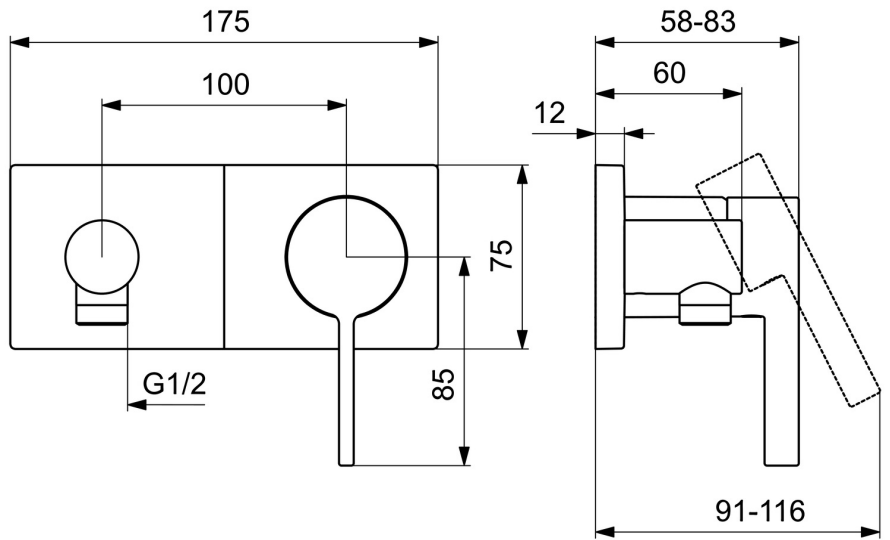

EAN: 4057304014857  
[static.hansa.com/57639583](http://static.hansa.com/57639583)

- Shower solutions
- Single-lever, Trim Kit
- Concealed wall mounting
- Chrome
- Single operating lever/handle, Hot/Cold symbols
- Wall connection elbow
- Non-return valve(s)
- Square rosette, Sleeve, BLUECLICK for an easy, screwless trim plate installation

## Technical data

### Technical properties

Hot water supply	<b>max. +80°C</b>
Working pressure	<b>0.5-10 bar</b>
Projection	<b>60 mm</b>
Backflow prevention (EN1717)	<b>EB</b>
Material	<b>Brass</b>

### SP57639583

	Name	Code
01	Lever	1003930V
02	Symbol plug	59914573
03	Cover sleeve	59914572
04	Cover plate, 175x75	59913866
05	Cover plate holder	59913697
06	Screw, M4x55	59913698
07	Non-return valve	59905714
08	Threaded sleeve, G1/2	59913865