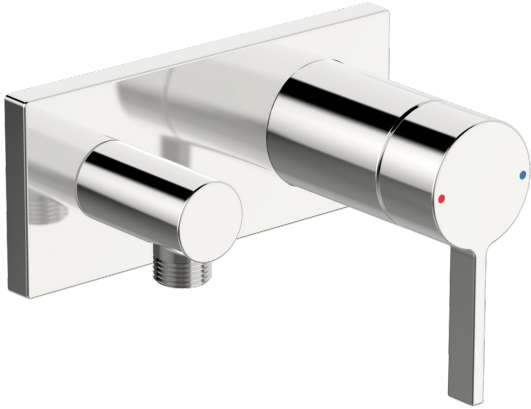

EAN: 4057304014857  
[static.hansa.com/57639583](http://static.hansa.com/57639583)

- Shower solutions
- Single-lever, Trim Kit
- Concealed wall mounting
- Chrome
- Single operating lever/handle, Hot/Cold symbols
- Wall connection elbow
- Non-return valve(s)
- Square rosette, Sleeve, BLUECLICK for an easy, screwless trim plate installation