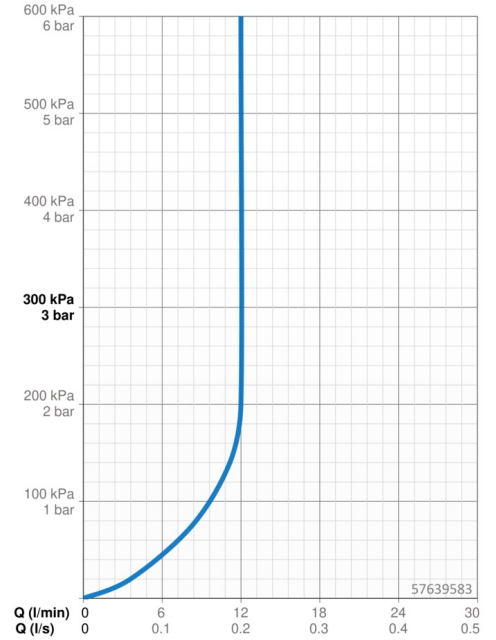

Technical data

Flow properties

Flow-rate at 3 bar (with flow controller)	12.0 l/min
Pressure loss 0.2 l/s (with flow reducers)	3 bar

Technical properties

Hot water supply	max. +80°C
Working pressure	0.5-10 bar
Projection	60 mm
Backflow prevention (EN1717)	EB
Material	Brass

Regulations

EN standard	EN 817
Noise class	II (ISO 3822)

Approvals and Declarations

Declaration of conformity	DoC
EPD	S-P-07752