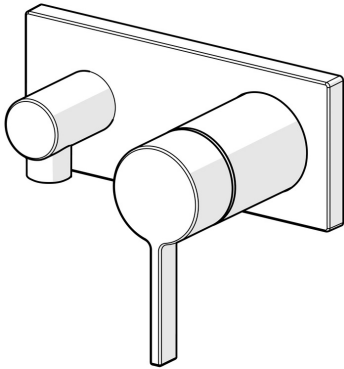

EAN: 4057304014857  
[static.hansa.com/57639583](http://static.hansa.com/57639583)

- Shower solutions
- Single-lever, Trim Kit
- Concealed wall mounting
- Chrome
- Single operating lever/handle, Hot/Cold symbols
- Wall connection elbow
- Non-return valve(s)
- Square rosette, Sleeve, BLUECLICK for an easy, screwless trim plate installation

### SP57639583

	Name	Code
01	Lever	1003930V
02	Symbol plug	59914573
03	Cover sleeve	59914572
04	Cover plate, 175x75	59913866
05	Cover plate holder	59913697
06	Screw, M4x55	59913698
07	Non-return valve	59905714
08	Threaded sleeve, G1/2	59913865