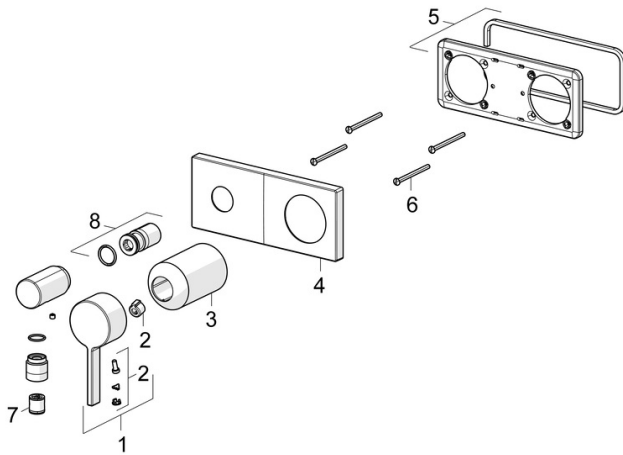

EAN: 4057304014857  
[static.hansa.com/57639583](http://static.hansa.com/57639583)

- Shower solutions
- Single-lever, Trim Kit
- Concealed wall mounting
- Chrome
- Single operating lever/handle, Hot/Cold symbols
- Wall connection elbow
- Non-return valve(s)
- Square rosette, Sleeve, BLUECLICK for an easy, screwless trim plate installation

### SP57639583

	Name	Code
01	Lever	1003930V
02	Symbol plug	59914573
03	Cover sleeve	59914572
04	Cover plate, 175x75	59913866
05	Cover plate holder	59913697
06	Screw, M4x55	59913698
07	Non-return valve	59905714
08	Threaded sleeve, G1/2	59913865