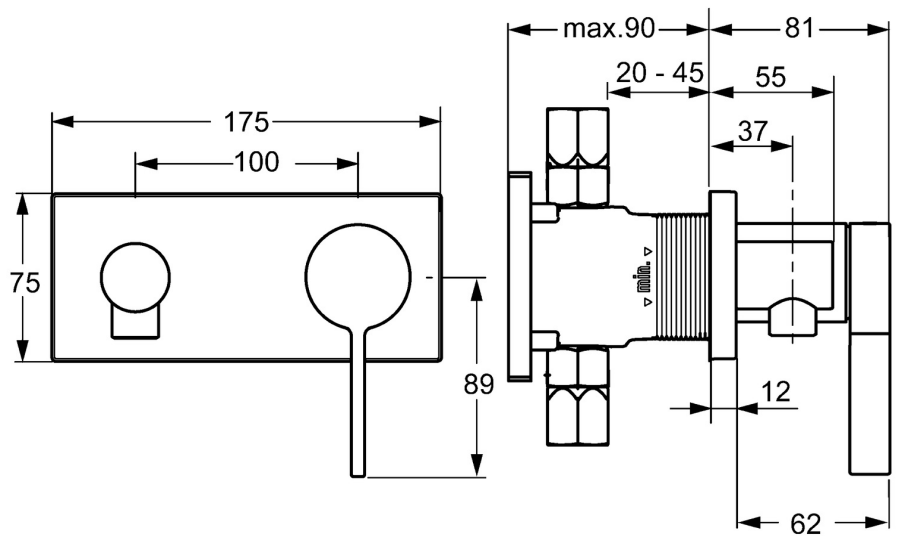

EAN: 4015474262201
static.hansa.com/57639503

- Shower solutions
- Single-lever, Trim Kit
- Concealed wall mounting
- Chrome
- Single operating lever/handle, Hot/Cold symbols
- Wall connection elbow
- Non-return valve(s)
- Square rosette, BLUECLICK for an easy, screwless trim plate installation

Technical data

Technical properties

Hot water supply	max. +80°C
Working pressure	0.5-10 bar
Backflow prevention (EN1717)	EB

Regulations

EN standard	EN 817
-------------	---------------

Spare parts

SP57639503

	Name	Code
1	Lever	59914017
1.1	Screw, M5x6, SW2.5	59912617
1.3	Cover plug	59913762
2	Cover flange, 175x75 mm Discontinued	59913699
2.1	Covering cap	59914016
2.2	Cover sleeve	59913375
2.7	Cover plate holder	59913697
2.8	Screw, M4x55	59913698
3	Wall coupling Discontinued	59913700
3.1	Thread nipple, G1/2xM18x1	59911384
3.2	Non-return valve	59905714
N.I.	Raising kit, 20 mm	59913590