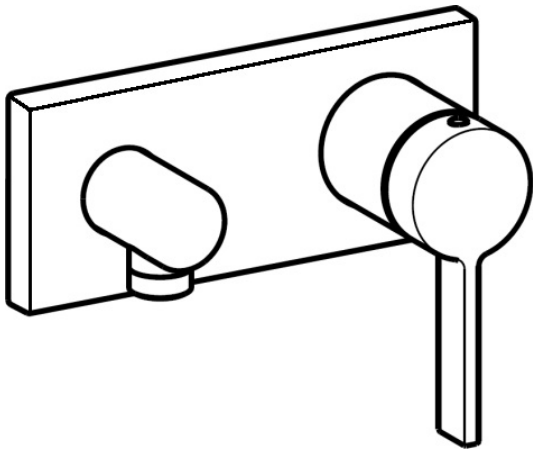

EAN: 4015474262201
static.hansa.com/57639503

- Shower solutions
- Single-lever, Trim Kit
- Concealed wall mounting
- Chrome
- Single operating lever/handle, Hot/Cold symbols
- Wall connection elbow
- Non-return valve(s)
- Square rosette, BLUECLICK for an easy, screwless trim plate installation

Technical data

Technical properties

Hot water supply	max. +80°C
Working pressure	0.5-10 bar
Backflow prevention (EN1717)	EB

Regulations

EN standard	EN 817
-------------	---------------

Spare parts

SP57639503

	Name	Code
1	Lever	59914017
1.1	Screw, M5x6, SW2.5	59912617
1.3	Cover plug	59913762
2	Cover flange, 175x75 mm Discontinued	59913699
2.1	Covering cap	59914016
2.2	Cover sleeve	59913375
2.7	Cover plate holder	59913697
2.8	Screw, M4x55	59913698
3	Wall coupling Discontinued	59913700
3.1	Thread nipple, G1/2xM18x1	59911384
3.2	Non-return valve	59905714
N.I.	Raising kit, 20 mm	59913590