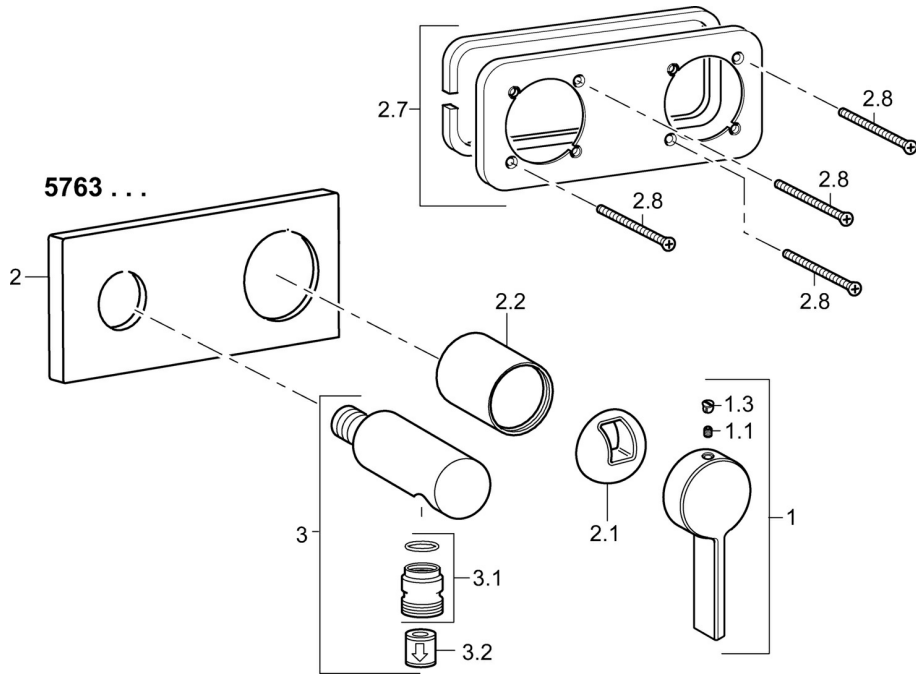

EAN: 4015474262201
static.hansa.com/57639503

- Shower solutions
- Single-lever, Trim Kit
- Concealed wall mounting
- Chrome
- Single operating lever/handle, Hot/Cold symbols
- Wall connection elbow
- Non-return valve(s)
- Square rosette, BLUECLICK for an easy, screwless trim plate installation

Technical data

Technical properties

Hot water supply	max. +80°C
Working pressure	0.5-10 bar
Backflow prevention (EN1717)	EB

Regulations

EN standard	EN 817
-------------	---------------

Spare parts

SP57639503

	Name	Code
1	Lever	59914017
1.1	Screw, M5x6, SW2.5	59912617
1.3	Cover plug	59913762
2	Cover flange, 175x75 mm Discontinued	59913699
2.1	Covering cap	59914016
2.2	Cover sleeve	59913375
2.7	Cover plate holder	59913697
2.8	Screw, M4x55	59913698
3	Wall coupling Discontinued	59913700
3.1	Thread nipple, G1/2xM18x1	59911384
3.2	Non-return valve	59905714
N.I.	Raising kit, 20 mm	59913590