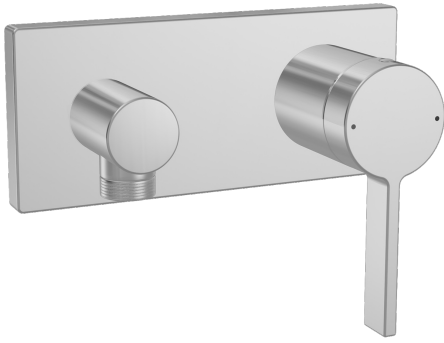

EAN: 4015474262201
static.hansa.com/57639503

- Shower solutions
- Single-lever, Trim Kit
- Concealed wall mounting
- Chrome
- Single operating lever/handle, Hot/Cold symbols
- Wall connection elbow
- Non-return valve(s)
- Square rosette, BLUECLICK for an easy, screwless trim plate installation

Technical data

Technical properties

Hot water supply	max. +80°C
Working pressure	0.5-10 bar
Backflow prevention (EN1717)	EB

Regulations

EN standard	EN 817
-------------	---------------

Spare parts

SP57639503

	Name	Code
1	Lever	59914017
1.1	Screw, M5x6, SW2.5	59912617
1.3	Cover plug	59913762
2	Cover flange, 175x75 mm Discontinued	59913699
2.1	Covering cap	59914016
2.2	Cover sleeve	59913375
2.7	Cover plate holder	59913697
2.8	Screw, M4x55	59913698
3	Wall coupling Discontinued	59913700
3.1	Thread nipple, G1/2xM18x1	59911384
3.2	Non-return valve	59905714
N.I.	Raising kit, 20 mm	59913590