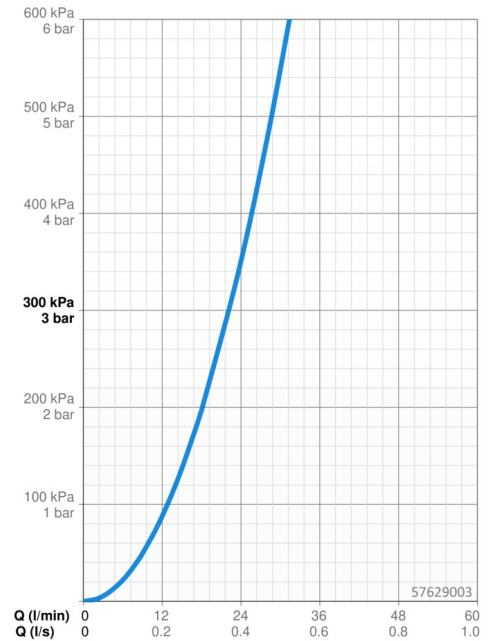

EAN: 4015474262195
static.hansa.com/57629003

- Shower solutions
- Single-lever, Trim Kit
- Concealed wall mounting
- Chrome
- Single operating lever/handle, Hot/Cold symbols
- Square rosette

Technical data

Flow properties

Flow-rate at 3 bar **22.2 l/min**

Technical properties

Hot water supply **max. +80°C**
Working pressure **0.5-10 bar**

Regulations

EN standard **EN 817**

Spare parts

SP57629003