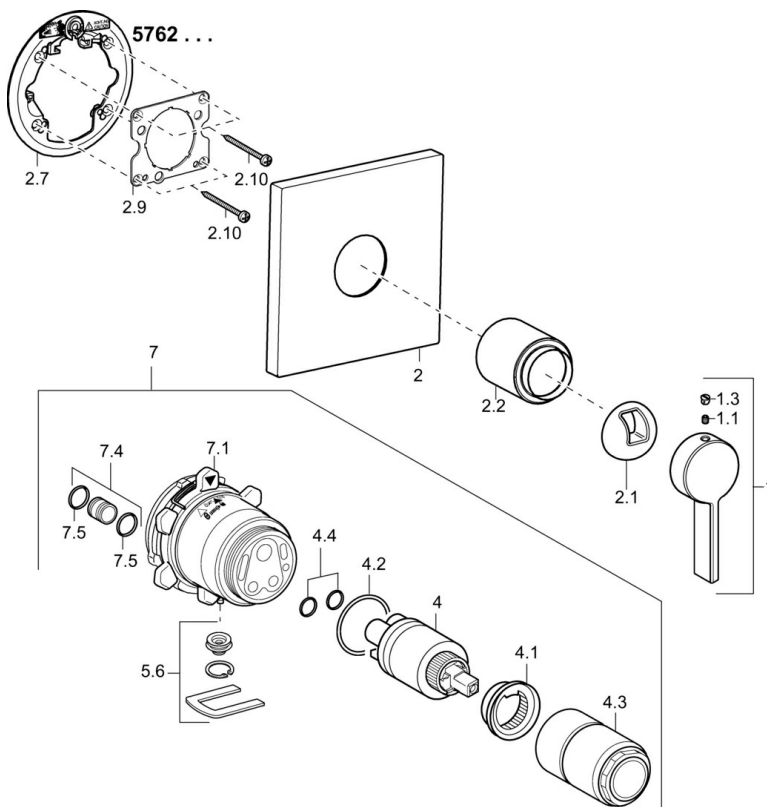

EAN: 4015474262195
static.hansa.com/57629003

- Shower solutions
- Single-lever, Trim Kit
- Concealed wall mounting
- Chrome
- Single operating lever/handle, Hot/Cold symbols
- Square rosette

Technical data

Flow properties

Flow-rate at 3 bar **22.2 l/min**

Technical properties

Hot water supply **max. +80°C**
Working pressure **0.5-10 bar**

Regulations

EN standard **EN 817**

Spare parts

SP57629003

	Name	Code
1	Lever	59914017
1.1	Screw, M5x6, SW2.5	59912617
1.3	Cover plug	59913762
2	Cover plate, 150x150 Discontinued	59913373
2.1	Covering cap	59914016
2.2	Cover sleeve	59913375
2.7	Supporting plate Discontinued	59913374
2.9	Fixing plate	59913034
2.10	Screw, M4.5x80	59912890
4	Cartridge, 3.5 Classic	59913075
4	Cartridge, 3.5 Eco	59912324
4.1	Temperature adjustment limiter	59912325
4.2	O-ring, d 28.24x2.62 Discontinued	59912590
4.3	Screw sleeve, M38x1	59912115
4.4	O-ring, d 10.10x1.60 Discontinued	59905072
5.5	Plug	59912981
7	Functional unit, H/C reversed	59912978
7	Functional unit, 3.5, (2011-) Discontinued	59913376
7.1	Blind nut	59912984
7.4	Connection nipple, (2014-)	59913885
7.5	O-ring, d 14x2	59912982
N.I.	Raising kit, 20 mm	59912754