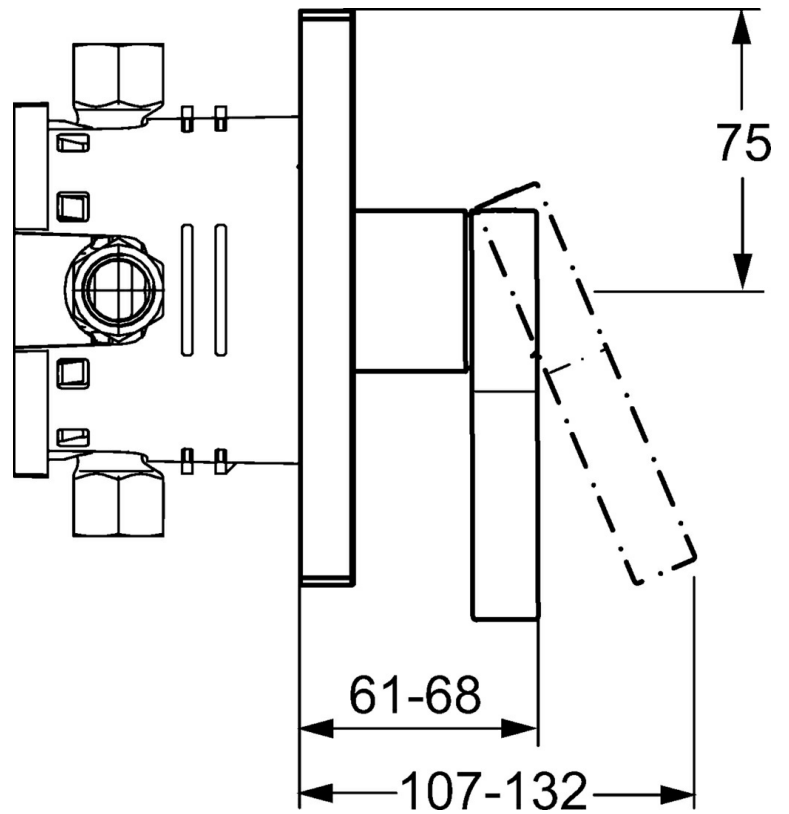

EAN: 4015474262195
static.hansa.com/57629003

- Shower solutions
- Single-lever, Trim Kit
- Concealed wall mounting
- Chrome
- Single operating lever/handle, Hot/Cold symbols
- Square rosette

Technical data

Flow properties

Flow-rate at 3 bar **22.2 l/min**

Technical properties

Hot water supply **max. +80°C**
Working pressure **0.5-10 bar**

Regulations

EN standard **EN 817**

Spare parts

SP57629003

	Name	Code
1	Lever	59914017
1.1	Screw, M5x6, SW2.5	59912617
1.3	Cover plug	59913762
2	Cover plate, 150x150 Discontinued	59913373
2.1	Covering cap	59914016
2.2	Cover sleeve	59913375
2.7	Supporting plate Discontinued	59913374
2.9	Fixing plate	59913034
2.10	Screw, M4.5x80	59912890
4	Cartridge, 3.5 Classic	59913075
4	Cartridge, 3.5 Eco	59912324
4.1	Temperature adjustment limiter	59912325
4.2	O-ring, d 28.24x2.62 Discontinued	59912590
4.3	Screw sleeve, M38x1	59912115
4.4	O-ring, d 10.10x1.60 Discontinued	59905072
5.5	Plug	59912981
7	Functional unit, H/C reversed	59912978
7	Functional unit, 3.5, (2011-) Discontinued	59913376
7.1	Blind nut	59912984
7.4	Connection nipple, (2014-)	59913885
7.5	O-ring, d 14x2	59912982
N.I.	Raising kit, 20 mm	59912754