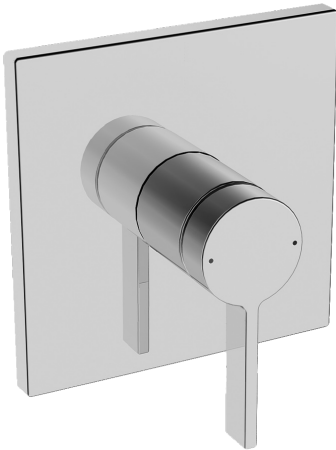

EAN: 4015474262195
static.hansa.com/57629003

- Shower solutions
- Single-lever, Trim Kit
- Concealed wall mounting
- Chrome
- Single operating lever/handle, Hot/Cold symbols
- Square rosette

Technical data

Flow properties

Flow-rate at 3 bar **22.2 l/min**

Technical properties

Hot water supply **max. +80°C**
Working pressure **0.5-10 bar**

Regulations

EN standard **EN 817**

Spare parts

SP57629003

	Name	Code
1	Lever	59914017
1.1	Screw, M5x6, SW2.5	59912617
1.3	Cover plug	59913762
2	Cover plate, 150x150 Discontinued	59913373
2.1	Covering cap	59914016
2.2	Cover sleeve	59913375
2.7	Supporting plate Discontinued	59913374
2.9	Fixing plate	59913034
2.10	Screw, M4.5x80	59912890
4	Cartridge, 3.5 Classic	59913075
4	Cartridge, 3.5 Eco	59912324
4.1	Temperature adjustment limiter	59912325
4.2	O-ring, d 28.24x2.62 Discontinued	59912590
4.3	Screw sleeve, M38x1	59912115
4.4	O-ring, d 10.10x1.60 Discontinued	59905072
5.5	Plug	59912981
7	Functional unit, H/C reversed	59912978
7	Functional unit, 3.5, (2011-) Discontinued	59913376
7.1	Blind nut	59912984
7.4	Connection nipple, (2014-)	59913885
7.5	O-ring, d 14x2	59912982
N.I.	Raising kit, 20 mm	59912754