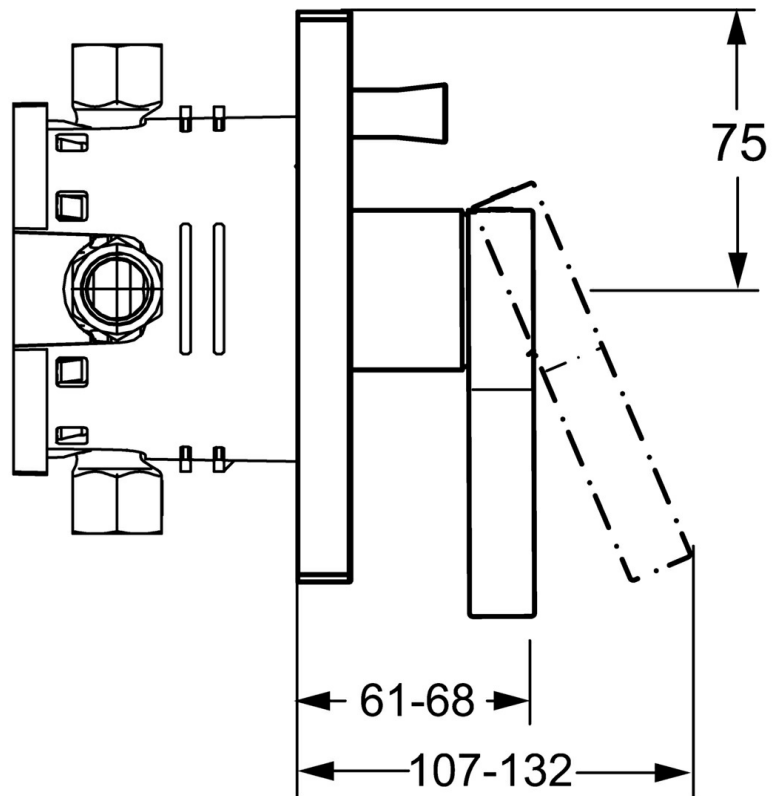

EAN: 4015474262164
static.hansa.com/57609003

- Bathtub & Shower
- Single-lever, Trim Kit
- Concealed wall mounting
- Chrome
- Single operating lever/handle, Hot/Cold symbols
- Square rosette

Technical data

Flow properties

Flow-rate at 3 bar **22.2 / 21.0 l/min**

Technical properties

Hot water supply **max. +80°C**
 Working pressure **0.5-10 bar**

Regulations

EN standard **EN 817**

Spare parts

SP57609003

	Name	Code
1	Lever	59914017
1.1	Screw, M5x6, SW2.5	59912617
1.3	Cover plug	59913762
2	Cover plate, 150x150	59913377
2.1	Covering cap	59914016
2.2	Cover sleeve	59913375
2.4	Flow limiting cap	59912924
2.6	Push button Discontinued	59912925
2.7	Supporting plate	59913378
2.8	O-ring, d 7.65x1.78	59902337
2.9	Fixing plate	59913034
2.10	Screw, M4,5x80	59912890
4	Cartridge, 3.5 Classic	59913075
4	Cartridge, 3.5 Eco	59912324
4.1	Temperature adjustment limiter	59912325
4.2	O-ring, d 28.24x2.62 Discontinued	59912590
4.3	Screw sleeve, M38x1	59912115
4.4	O-ring, d 10.10x1.60 Discontinued	59905072
5	Diverter	59912985
5.3	Sealing kit Discontinued	59912997
7	Functional unit, 3.5 (2011-) Discontinued	59913380
7	Functional unit, H/C reversed	59912978
7.1	Blind nut	59912984
7.4	Connection nipple, (2014-)	59913885
7.5	O-ring, d 14x2	59912982
7.6	Strainer	59913126
N.I.	Raising kit, 20 mm	59912754