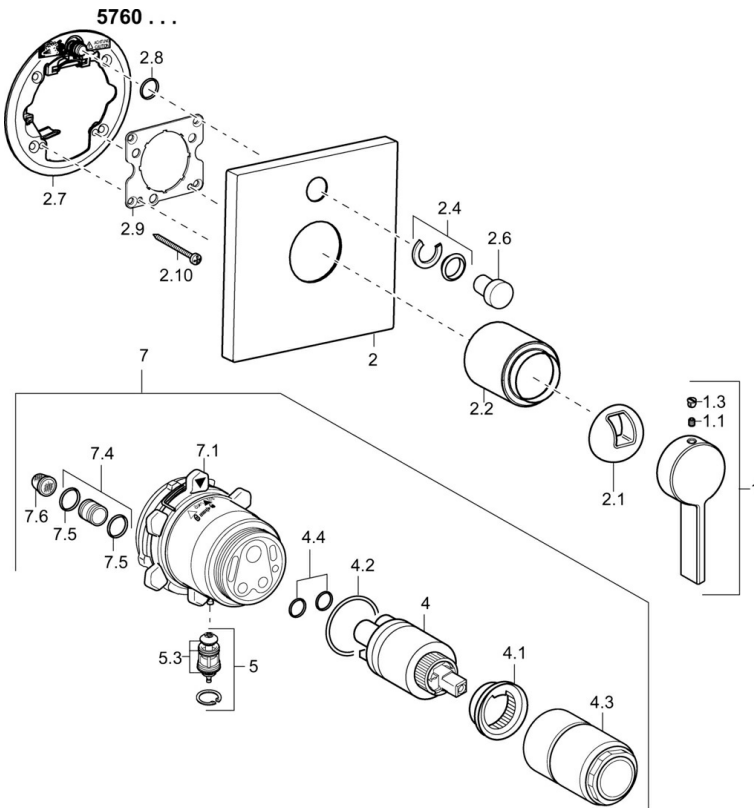

EAN: 4015474262164
static.hansa.com/57609003

- Bathtub & Shower
- Single-lever, Trim Kit
- Concealed wall mounting
- Chrome
- Single operating lever/handle, Hot/Cold symbols
- Square rosette

Technical data

Flow properties

Flow-rate at 3 bar **22.2 / 21.0 l/min**

Technical properties

Hot water supply **max. +80°C**
 Working pressure **0.5-10 bar**

Regulations

EN standard **EN 817**

Spare parts

SP57609003

	Name	Code
1	Lever	59914017
1.1	Screw, M5x6, SW2.5	59912617
1.3	Cover plug	59913762
2	Cover plate, 150x150	59913377
2.1	Covering cap	59914016
2.2	Cover sleeve	59913375
2.4	Flow limiting cap	59912924
2.6	Push button Discontinued	59912925
2.7	Supporting plate	59913378
2.8	O-ring, d 7.65x1.78	59902337
2.9	Fixing plate	59913034
2.10	Screw, M4,5x80	59912890
4	Cartridge, 3.5 Classic	59913075
4	Cartridge, 3.5 Eco	59912324
4.1	Temperature adjustment limiter	59912325
4.2	O-ring, d 28.24x2.62 Discontinued	59912590
4.3	Screw sleeve, M38x1	59912115
4.4	O-ring, d 10.10x1.60 Discontinued	59905072
5	Diverter	59912985
5.3	Sealing kit Discontinued	59912997
7	Functional unit, 3.5 (2011-) Discontinued	59913380
7	Functional unit, H/C reversed	59912978
7.1	Blind nut	59912984
7.4	Connection nipple, (2014-)	59913885
7.5	O-ring, d 14x2	59912982
7.6	Strainer	59913126
N.I.	Raising kit, 20 mm	59912754