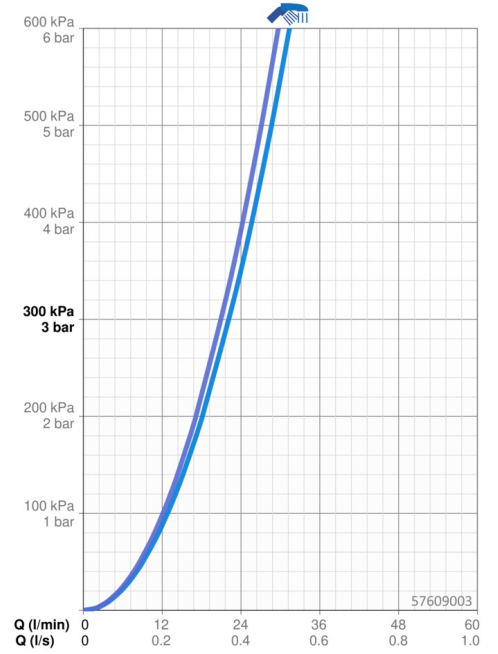

EAN: 4015474262164
static.hansa.com/57609003

- Bathtub & Shower
- Single-lever, Trim Kit
- Concealed wall mounting
- Chrome
- Single operating lever/handle, Hot/Cold symbols
- Square rosette

Technical data

Flow properties

Flow-rate at 3 bar **22.2 / 21.0 l/min**

Technical properties

Hot water supply **max. +80°C**
 Working pressure **0.5-10 bar**

Regulations

EN standard **EN 817**

Spare parts

SP57609003