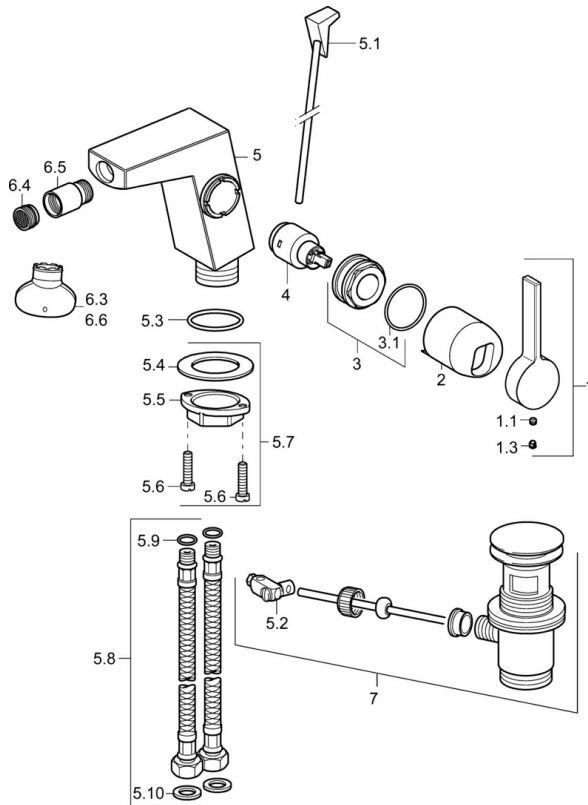

EAN: 4015474262133
static.hansa.com/57583203

- Bidet
- Single-lever, side operated
- Deck mounted
- Chrome
- PCA® - constant flow rate regardless of pressure variations, Hidden aerator, Ball joint
- Single operating lever/handle, Hot/Cold symbols
- Pop-up waste with draw-rod
- \varnothing 25 mm ceramic cartridge for flow and temperature control
- Flexible inlet pipes
- Inner body made of DZR brass

Technical data

Flow properties

Flow-rate at 3 bar (with flow controller) **6.0 l/min**

Technical properties

DN-size (nominal dimension) **DN15**
 Hot water supply **max. +70°C**
 Working pressure **0.5-10 bar**
 Connection size **G3/8**
 Projection **141 mm**
 Backflow prevention (EN1717) **AA**
 Material **Brass**

Regulations

EN standard **EN 817**

Approvals and Declarations

Declaration of conformity **DoC**

Spare parts

SP57583203

| | Name | Code |
|------|--------------------------------------|----------|
| 1 | Lever | 59914010 |
| 1.1 | Screw, M5x6, SW2.5 | 59912617 |
| 1.3 | Cover plug | 59913762 |
| 2 | Covering cap Discontinued | 59914011 |
| 3 | Nut, M32x1, SW30 Discontinued | 59914012 |
| 4 | Cartridge, 2.5 | 59913914 |
| 5.1 | Pop-up operating rod Discontinued | 59914014 |
| 5.2 | Swivel joint | 59904624 |
| 5.3 | O-ring, 35x2.5 | 59905020 |
| 5.7 | Fixing set | 59913371 |
| 5.8 | Hose, M8x1, G3/8, L=480 Discontinued | 59914008 |
| 5.9 | O-ring, 6x1.4 | 59913266 |
| 5.10 | Gasket, 9.5x14.4x2 | 59912551 |
| 6.4 | Aerator, M18.5x1, TJ | 59913366 |
| 6.5 | Swivel joint, M18.5x1 | 59913370 |
| 6.6 | Key for aerator, M18.5 | 59913367 |
| 7 | Pop-up waste | 59911441 |