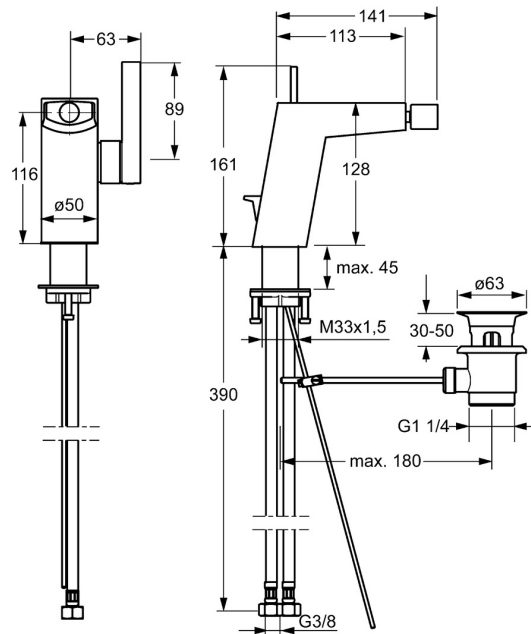

EAN: 4015474262133
static.hansa.com/57583203

- Bidet
- Single-lever, side operated
- Deck mounted
- Chrome
- PCA® - constant flow rate regardless of pressure variations, Hidden aerator, Ball joint
- Single operating lever/handle, Hot/Cold symbols
- Pop-up waste with draw-rod
- \varnothing 25 mm ceramic cartridge for flow and temperature control
- Flexible inlet pipes
- Inner body made of DZR brass

Technical data

Flow properties

Flow-rate at 3 bar (with flow controller) **6.0 l/min**

Technical properties

DN-size (nominal dimension) **DN15**
 Hot water supply **max. +70°C**
 Working pressure **0.5-10 bar**
 Connection size **G3/8**
 Projection **141 mm**
 Backflow prevention (EN1717) **AA**
 Material **Brass**

Regulations

EN standard **EN 817**

Approvals and Declarations

Declaration of conformity **DoC**

Spare parts

SP57583203

| | Name | Code |
|------|--------------------------------------|----------|
| 1 | Lever | 59914010 |
| 1.1 | Screw, M5x6, SW2.5 | 59912617 |
| 1.3 | Cover plug | 59913762 |
| 2 | Covering cap Discontinued | 59914011 |
| 3 | Nut, M32x1, SW30 Discontinued | 59914012 |
| 4 | Cartridge, 2.5 | 59913914 |
| 5.1 | Pop-up operating rod Discontinued | 59914014 |
| 5.2 | Swivel joint | 59904624 |
| 5.3 | O-ring, 35x2.5 | 59905020 |
| 5.7 | Fixing set | 59913371 |
| 5.8 | Hose, M8x1, G3/8, L=480 Discontinued | 59914008 |
| 5.9 | O-ring, 6x1.4 | 59913266 |
| 5.10 | Gasket, 9.5x14.4x2 | 59912551 |
| 6.4 | Aerator, M18.5x1, TJ | 59913366 |
| 6.5 | Swivel joint, M18.5x1 | 59913370 |
| 6.6 | Key for aerator, M18.5 | 59913367 |
| 7 | Pop-up waste | 59911441 |