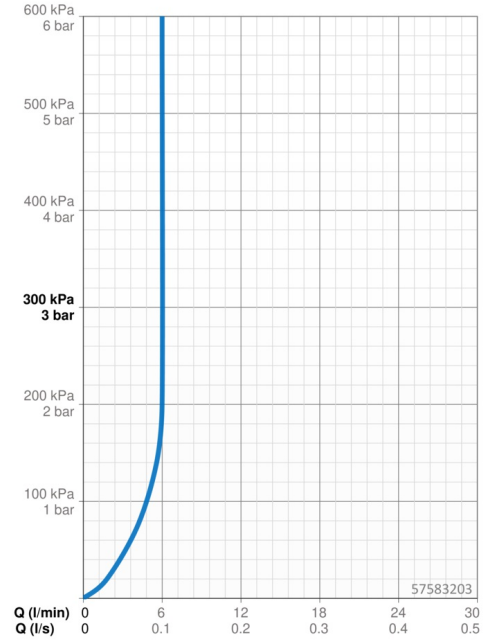

Technical data

Flow properties

Flow-rate at 3 bar (with flow controller) **6.0 l/min**

Technical properties

DN-size (nominal dimension) **DN15**
Hot water supply **max. +70°C**
Working pressure **0.5-10 bar**
Connection size **G3/8**
Projection **141 mm**
Backflow prevention (EN1717) **AA**
Material **Brass**

Regulations

EN standard **EN 817**

Approvals and Declarations

Declaration of conformity **DoC**