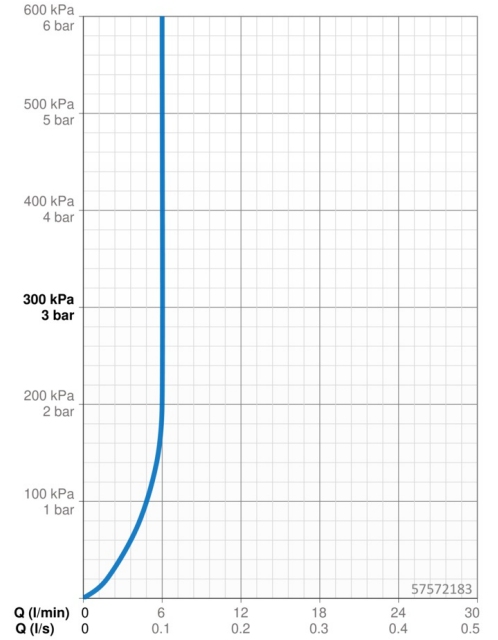

EAN: 4057304014765
static.hansa.com/57572183

- Washbasin
- Single-lever, Trim Kit
- Concealed wall mounting
- Chrome
- Fixed spout
- Hidden aerator, Adjustable flow angle
- Single operating lever/handle, Hot/Cold symbols
- Square rosette, Sleeve

Technical data

Flow properties

Flow-rate at 3 bar (with flow controller) **6.0 l/min**

Technical properties

DN-size (nominal dimension) **DN15**
 Hot water supply **max. +80°C**
 Working pressure **0.5-10 bar**
 Projection **197 mm**
 Backflow prevention (EN1717) **AA**
 Material **Brass**

Regulations

EN standard **EN 817**
 Noise class **I (ISO 3822)**

Approvals and Declarations

Declaration of conformity **DoC**
 EPD **S-P-07752**

Spare parts

SP57572183

	Name	Code
01	Lever	1003930V
02	Symbol plug	59914573
03	Cover sleeve	59914572
04	Cover plate, 175x75	59913866
05	Cover plate holder	59913697
06	Screw, M4x55	59913698
07	Threaded sleeve, G1/2	59913865
08	Spout	59914021
09	Aerator, M24x1 HC SSR-STD	59914015