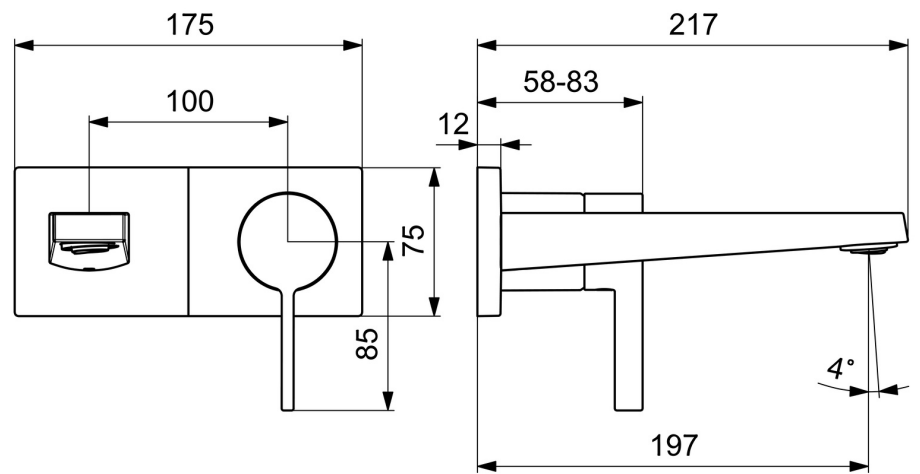

EAN: 4057304014765
static.hansa.com/57572183

- Washbasin
- Single-lever, Trim Kit
- Concealed wall mounting
- Chrome
- Fixed spout
- Hidden aerator, Adjustable flow angle
- Single operating lever/handle, Hot/Cold symbols
- Square rosette, Sleeve

Technical data

Flow properties

Flow-rate at 3 bar (with flow controller) **6.0 l/min**

Technical properties

DN-size (nominal dimension) **DN15**
 Hot water supply **max. +80°C**
 Working pressure **0.5-10 bar**
 Projection **197 mm**
 Backflow prevention (EN1717) **AA**
 Material **Brass**

Regulations

EN standard **EN 817**
 Noise class **I (ISO 3822)**

Approvals and Declarations

Declaration of conformity **DoC**
 EPD **S-P-07752**

Spare parts

SP57572183

	Name	Code
01	Lever	1003930V
02	Symbol plug	59914573
03	Cover sleeve	59914572
04	Cover plate, 175x75	59913866
05	Cover plate holder	59913697
06	Screw, M4x55	59913698
07	Threaded sleeve, G1/2	59913865
08	Spout	59914021
09	Aerator, M24x1 HC SSR-STD	59914015