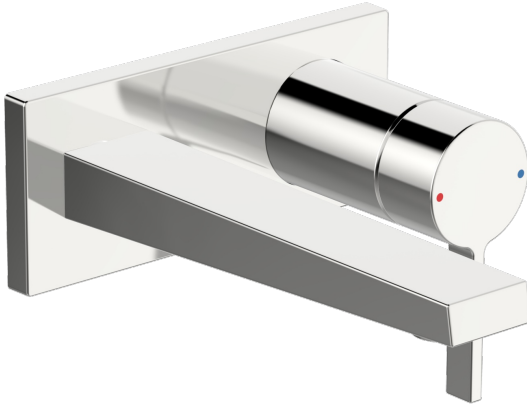

EAN: 4057304014765
static.hansa.com/57572183

- Washbasin
- Single-lever, Trim Kit
- Concealed wall mounting
- Chrome
- Fixed spout
- Hidden aerator, Adjustable flow angle
- Single operating lever/handle, Hot/Cold symbols
- Square rosette, Sleeve

Technical data

Flow properties

Flow-rate at 3 bar (with flow controller) **6.0 l/min**

Technical properties

DN-size (nominal dimension) **DN15**
 Hot water supply **max. +80°C**
 Working pressure **0.5-10 bar**
 Projection **197 mm**
 Backflow prevention (EN1717) **AA**
 Material **Brass**

Regulations

EN standard **EN 817**
 Noise class **I (ISO 3822)**

Approvals and Declarations

Declaration of conformity **DoC**
 EPD **S-P-07752**

Spare parts

SP57572183

	Name	Code
01	Lever	1003930V
02	Symbol plug	59914573
03	Cover sleeve	59914572
04	Cover plate, 175x75	59913866
05	Cover plate holder	59913697
06	Screw, M4x55	59913698
07	Threaded sleeve, G1/2	59913865
08	Spout	59914021
09	Aerator, M24x1 HC SSR-STD	59914015