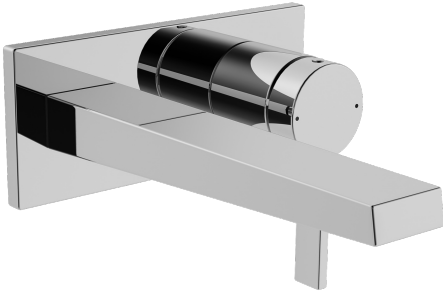

EAN: 4015474262126  
[static.hansa.com/57572103](http://static.hansa.com/57572103)

- Washbasin
- Single-lever, Trim Kit
- Concealed wall mounting
- Chrome
- Fixed spout
- Adjustable flow angle, Hidden aerator
- Single operating lever/handle, Hot/Cold symbols
- Square rosette, Sleeve

### Flow properties

Flow-rate at 3 bar (with flow controller) **6.0 l/min**