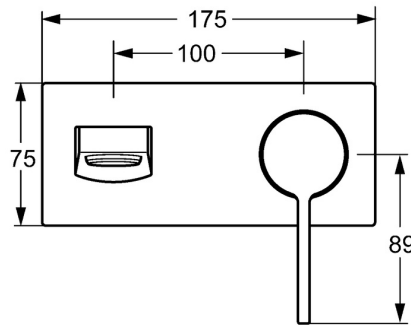

EAN: 4015474262126  
[static.hansa.com/57572103](http://static.hansa.com/57572103)

- Washbasin
- Single-lever, Trim Kit
- Concealed wall mounting
- Chrome
- Fixed spout
- Adjustable flow angle, Hidden aerator
- Single operating lever/handle, Hot/Cold symbols
- Square rosette, Sleeve

## Technical data

### Technical properties

DN-size (nominal dimension) **DN 15**  
 Hot water supply **max. +80°C**  
 Working pressure **0.5-10 bar**  
 Projection **197 mm**  
 Material **Brass**

### SP57572103

	Name	Code
1	Lever	59914017
1.1	Screw, M5x6, SW2.5	59912617
1.3	Cover plug	59913762
2	Covering cap	59914016
2.1	Cover sleeve	59913375
2.7	Cover plate holder	59913697
2.8	Screw, M4x55	59913698
7	Cover flange	59914022
8	Spout	59914021
8.1	Threaded sleeve, G1/2	59913865
8.3	Extension screw kit, G1/2, SW12, 20 mm	59913864
8.4	Extension screw kit, G1/2, SW12, 15 mm	59913863
8.5	Aerator, M24x1 HC SSR-STD	59914015
8.6	Key for aerator, SLIM AIR	59914013
8.7	Fitting ring for aerator	59914007