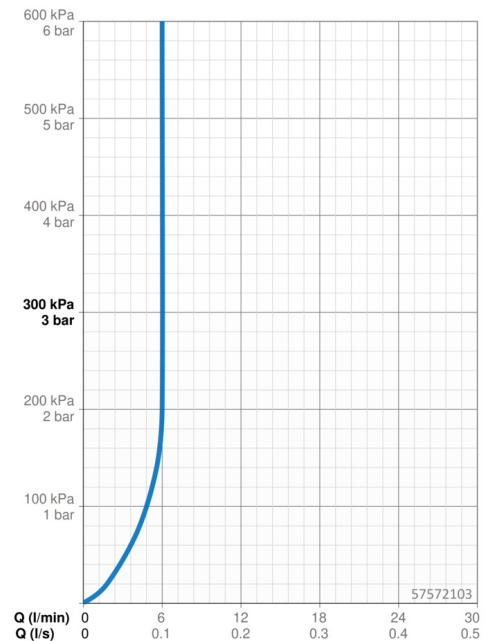

Regulations

EN standard **EN 817**