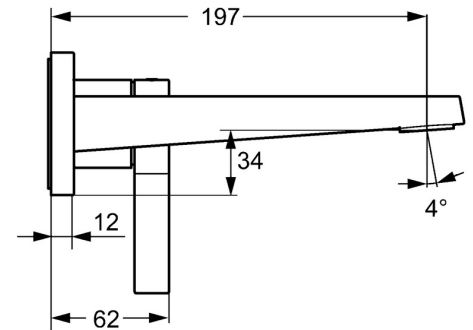

EAN: 4015474262126  
[static.hansa.com/57572103](http://static.hansa.com/57572103)

- Washbasin
- Single-lever, Trim Kit
- Concealed wall mounting
- Chrome
- Fixed spout
- Adjustable flow angle, Hidden aerator
- Single operating lever/handle, Hot/Cold symbols
- Square rosette, Sleeve

### Flow properties

Flow-rate at 3 bar (with flow controller) **6.0 l/min**

### Technical properties

DN-size (nominal dimension) **DN 15**  
 Hot water supply **max. +80°C**  
 Working pressure **0.5-10 bar**  
 Projection **197 mm**  
 Material **Brass**