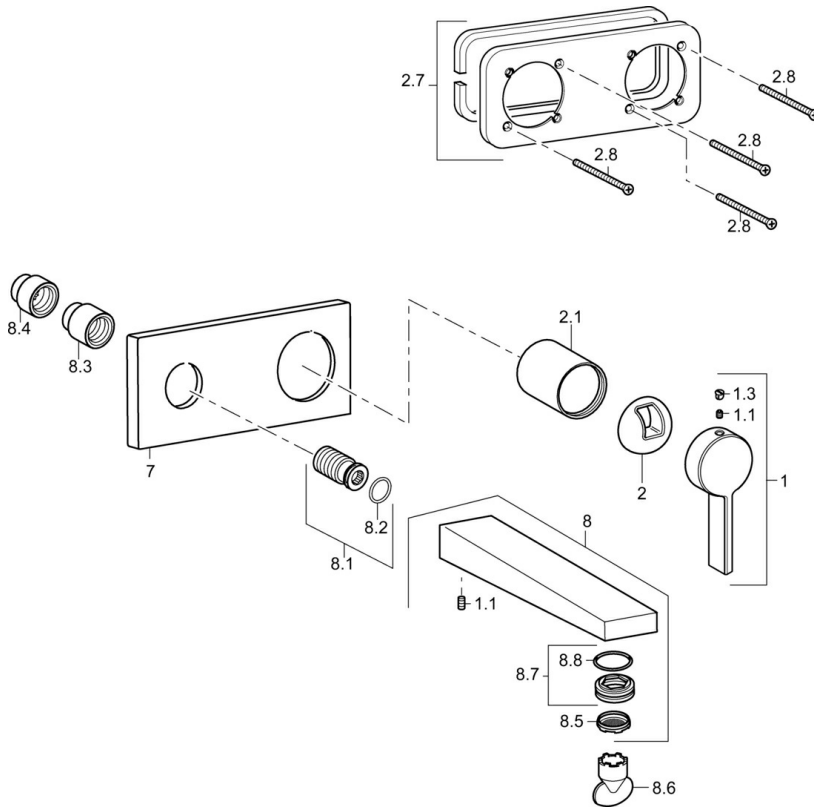

EAN: 4015474262126  
[static.hansa.com/57572103](http://static.hansa.com/57572103)

- Washbasin
- Single-lever, Trim Kit
- Concealed wall mounting
- Chrome
- Fixed spout
- Adjustable flow angle, Hidden aerator
- Single operating lever/handle, Hot/Cold symbols
- Square rosette, Sleeve

### Technical properties

DN-size (nominal dimension) **DN 15**  
 Hot water supply **max. +80°C**  
 Working pressure **0.5-10 bar**  
 Projection **197 mm**  
 Material **Brass**

### SP57572103

	Name	Code
1	Lever	59914017
1.1	Screw, M5x6, SW2.5	59912617
1.3	Cover plug	59913762
2	Covering cap	59914016
2.1	Cover sleeve	59913375
2.7	Cover plate holder	59913697
2.8	Screw, M4x55	59913698
7	Cover flange	59914022
8	Spout	59914021
8.1	Threaded sleeve, G1/2	59913865
8.3	Extension screw kit, G1/2, SW12, 20 mm	59913864
8.4	Extension screw kit, G1/2, SW12, 15 mm	59913863
8.5	Aerator, M24x1 HC SSR-STD	59914015
8.6	Key for aerator, SLIM AIR	59914013
8.7	Fitting ring for aerator	59914007