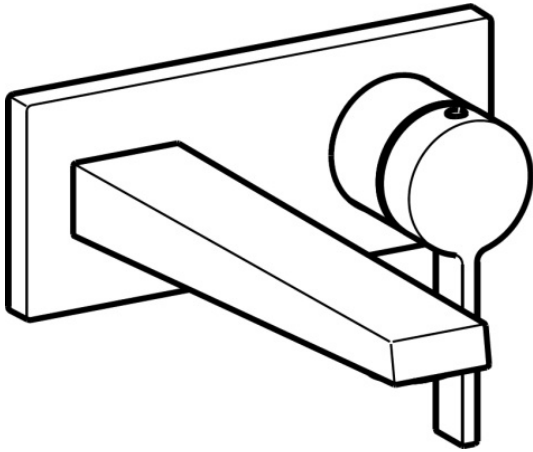

EAN: 4015474262126  
[static.hansa.com/57572103](http://static.hansa.com/57572103)

- Washbasin
- Single-lever, Trim Kit
- Concealed wall mounting
- Chrome
- Fixed spout
- Adjustable flow angle, Hidden aerator
- Single operating lever/handle, Hot/Cold symbols
- Square rosette, Sleeve

### Technical properties

DN-size (nominal dimension) **DN 15**  
 Hot water supply **max. +80°C**  
 Working pressure **0.5-10 bar**  
 Projection **197 mm**  
 Material **Brass**