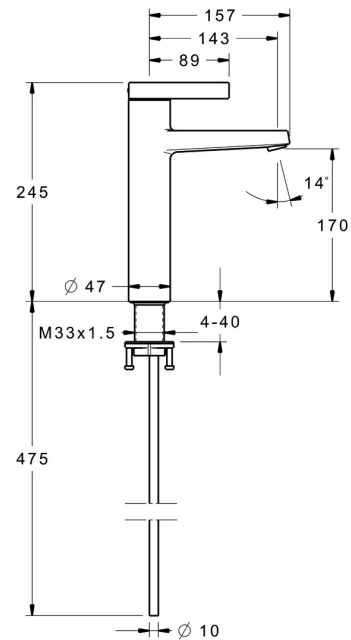

EAN: 4015474263512
static.hansa.com/57562103

- Washbasin
- Single-lever
- Deck mounted
- Chrome
- Fixed spout
- PCA® - constant flow rate regardless of pressure variations, Hidden aerator
- Hot/Cold symbols, Single operating lever/handle
- Adjustable hot water stop (included, retrofittable)
- \varnothing 35 mm ceramic cartridge for flow and temperature control
- Flexible inlet pipes
- Inner body made of DZR brass
- Without pop-up waste, Without draw-rod opening
- for flat countertop washbasins

Technical data

Flow properties

Flow-rate at 3 bar (with flow controller)	6.0 l/min
Pressure loss with flow (0.2 l/s)	2 bar

Technical properties

DN-size (nominal dimension)	DN15
Hot water supply	max. +70°C
Working pressure	0.5-10 bar
Connection size	G3/8
Projection	143 mm
Backflow prevention (EN1717)	AA
Material	Brass

Regulations

EN standard	EN 817
-------------	---------------

Approvals and Declarations

Declaration of conformity	DoC
EPD	S-P-06391

Spare parts

SP57562103

	Name	Code
1	Lever	59914017
1.1	Screw, M5x6, SW2.5	59912617
1.3	Cover plug	59913762
2	Covering cap	59914016
3	Screw, M42x1, SW34	59913365
4	Cartridge, 3.5 Eco	59912324
4	Cartridge, 3.5 Classic	59913075
4.1	Temperature adjustment limiter	59912325
4.3	O-ring, d 28.24x2.62 Discontinued	59912590
4.4	O-ring, d 10.10x1.60 Discontinued	59905072
5.3	O-ring, d 36.09x d 3.53	59913396
5.7	Fixing set	59913371
5.8	Pipe, M10x1640 Discontinued	59913372
5.9	O-ring, d 7.65x1.78	59902337
6	Aerator, M18.5x1, TJ	59913366
6.1	Fitting ring for aerator	59913654
6.3	Key for aerator, M18.5	59913367
N.I.	Key, SW30/34	59912108