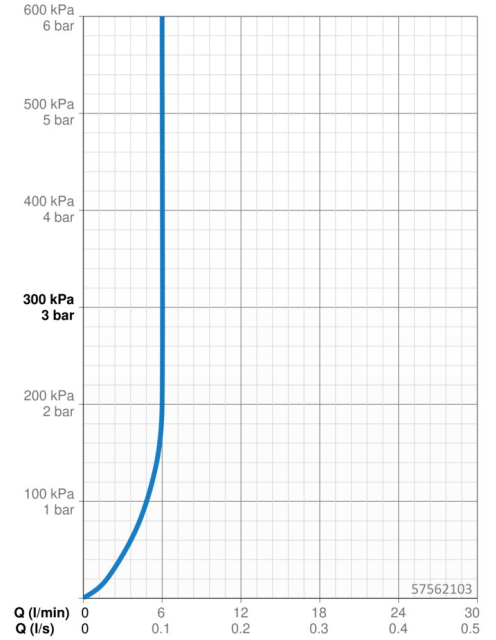

Technical data

Flow properties

Flow-rate at 3 bar (with flow controller)	6.0 l/min
Pressure loss with flow (0.2 l/s)	2 bar

Technical properties

DN-size (nominal dimension)	DN15
Hot water supply	max. +70°C
Working pressure	0.5-10 bar
Connection size	G3/8
Projection	143 mm
Backflow prevention (EN1717)	AA
Material	Brass

Regulations

EN standard	EN 817

Approvals and Declarations

Declaration of conformity	DoC
EPD	S-P-06391