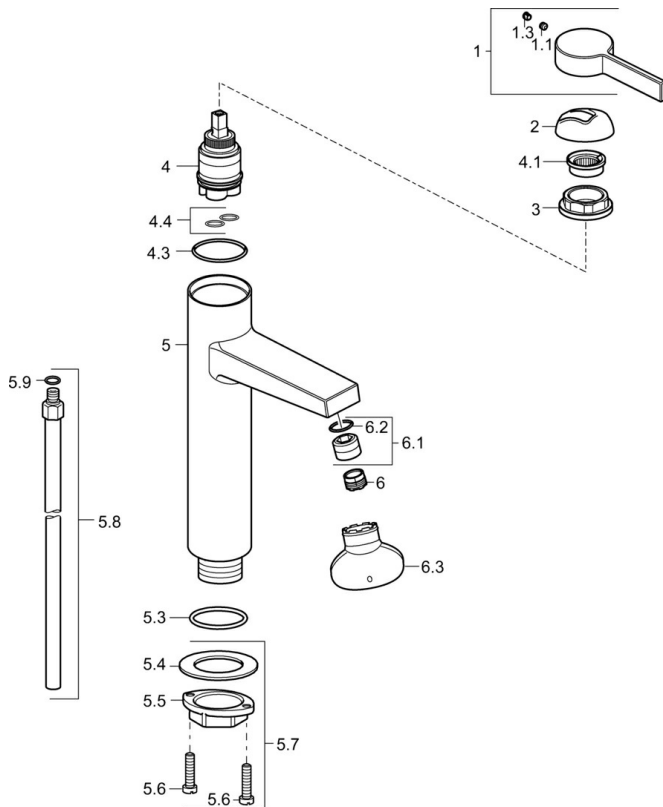

EAN: 4015474263512
static.hansa.com/57562103

- Washbasin
- Single-lever
- Deck mounted
- Chrome
- Fixed spout
- PCA® - constant flow rate regardless of pressure variations, Hidden aerator
- Hot/Cold symbols, Single operating lever/handle
- Adjustable hot water stop (included, retrofittable)
- \varnothing 35 mm ceramic cartridge for flow and temperature control
- Flexible inlet pipes
- Inner body made of DZR brass
- Without pop-up waste, Without draw-rod opening
- for flat countertop washbasins

Technical data

Flow properties

Flow-rate at 3 bar (with flow controller)	6.0 l/min
Pressure loss with flow (0.2 l/s)	2 bar

Technical properties

DN-size (nominal dimension)	DN15
Hot water supply	max. +70°C
Working pressure	0.5-10 bar
Connection size	G3/8
Projection	143 mm
Backflow prevention (EN1717)	AA
Material	Brass

Regulations

EN standard	EN 817
-------------	---------------

Approvals and Declarations

Declaration of conformity	DoC
EPD	S-P-06391

Spare parts

SP57562103

	Name	Code
1	Lever	59914017
1.1	Screw, M5x6, SW2.5	59912617
1.3	Cover plug	59913762
2	Covering cap	59914016
3	Screw, M42x1, SW34	59913365
4	Cartridge, 3.5 Eco	59912324
4	Cartridge, 3.5 Classic	59913075
4.1	Temperature adjustment limiter	59912325
4.3	O-ring, d 28.24x2.62 Discontinued	59912590
4.4	O-ring, d 10.10x1.60 Discontinued	59905072
5.3	O-ring, d 36.09x d 3.53	59913396
5.7	Fixing set	59913371
5.8	Pipe, M10x1640 Discontinued	59913372
5.9	O-ring, d 7.65x1.78	59902337
6	Aerator, M18.5x1, TJ	59913366
6.1	Fitting ring for aerator	59913654
6.3	Key for aerator, M18.5	59913367
N.I.	Key, SW30/34	59912108