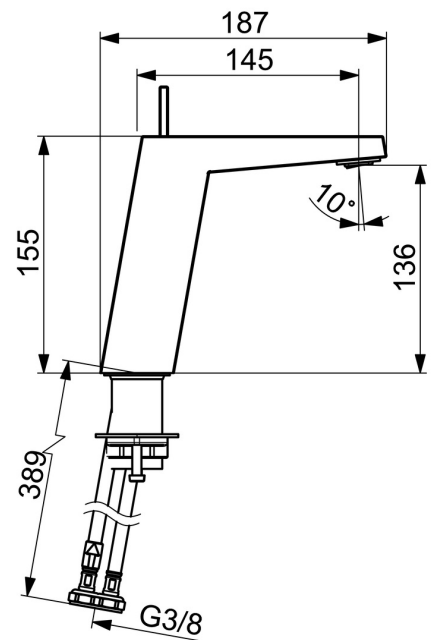

EAN: 4015474263529  
[static.hansa.com/57522203](https://static.hansa.com/57522203)

- Washbasin
- Single-lever, side operated
- Deck mounted
- Chrome
- Fixed spout
- Adjustable flow angle, Hidden aerator
- Hot/Cold symbols, Single operating lever/handle
- $\varnothing$  25 mm ceramic cartridge for flow and temperature control
- Flexible inlet pipes
- Inner body made of DZR brass
- Without pop-up waste, Without draw-rod opening

### Technical properties

DN-size (nominal dimension)	<b>DN15</b>
Hot water supply	<b>max. +70°C</b>
Working pressure	<b>1-10 bar</b>
Connection size	<b>G3/8</b>
Projection	<b>146 mm</b>
Backflow prevention (EN1717)	<b>AA</b>
Material	<b>Brass</b>

### SP57552203

	Name	Code
1	Lever	59914010
1.1	Screw, M5x6, SW2.5	59912617
1.3	Cover plug	59913762
2	Covering cap Discontinued	59914011
3	Nut, M32x1, SW30 Discontinued	59914012
4	Cartridge, 2.5	59913914
5.1	Pop-up operating rod Discontinued	59914014
5.2	Swivel joint	59904624
5.3	O-ring, 35x2.5	59905020
5.7	Fixing set	59913371
5.8	Hose, M8x1, G3/8, L=480 Discontinued	59914008
5.9	O-ring, 6x1.4	59913266
5.10	Gasket, 9.5x14.4x2	59912551
6	Aerator, M24x1 HC SSR-STD	59914015
6.1	Fitting ring for aerator	59914007
6.3	Key for aerator, SLIM AIR	59914013
7	Pop-up waste	59911441