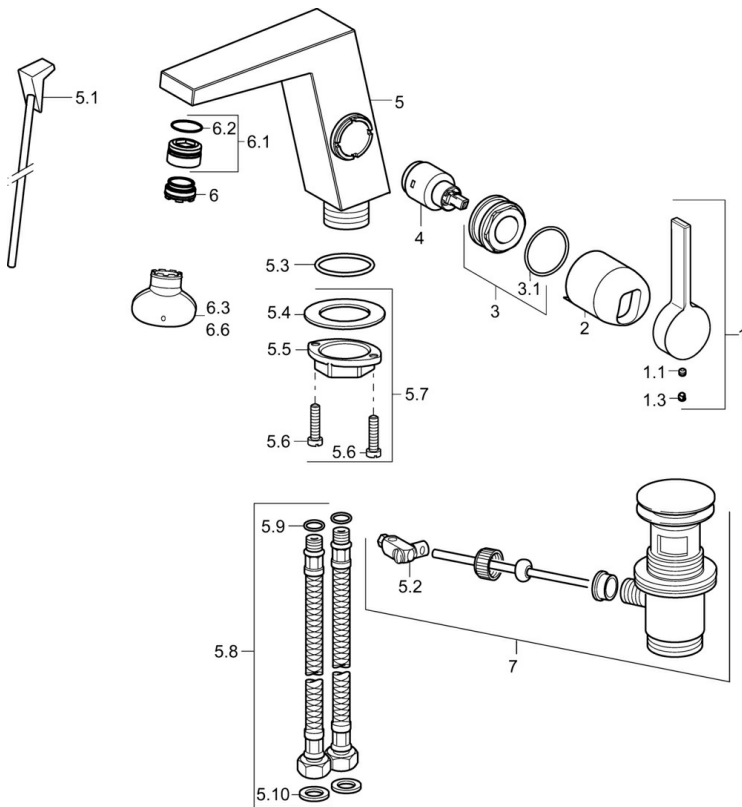

EAN: 4015474263529  
[static.hansa.com/57522203](https://static.hansa.com/57522203)

- Washbasin
- Single-lever, side operated
- Deck mounted
- Chrome
- Fixed spout
- Adjustable flow angle, Hidden aerator
- Hot/Cold symbols, Single operating lever/handle
- $\varnothing$  25 mm ceramic cartridge for flow and temperature control
- Flexible inlet pipes
- Inner body made of DZR brass
- Without pop-up waste, Without draw-rod opening

### Technical properties

DN-size (nominal dimension)	<b>DN15</b>
Hot water supply	<b>max. +70°C</b>
Working pressure	<b>1-10 bar</b>
Connection size	<b>G3/8</b>
Projection	<b>146 mm</b>
Backflow prevention (EN1717)	<b>AA</b>
Material	<b>Brass</b>

### Regulations

EN standard	<b>EN 817</b>
-------------	---------------

### SP57552203

	Name	Code
1	Lever	59914010
1.1	Screw, M5x6, SW2.5	59912617
1.3	Cover plug	59913762
2	Covering cap Discontinued	59914011
3	Nut, M32x1, SW30 Discontinued	59914012
4	Cartridge, 2.5	59913914
5.1	Pop-up operating rod Discontinued	59914014
5.2	Swivel joint	59904624
5.3	O-ring, 35x2.5	59905020
5.7	Fixing set	59913371
5.8	Hose, M8x1, G3/8, L=480 Discontinued	59914008
5.9	O-ring, 6x1.4	59913266
5.10	Gasket, 9.5x14.4x2	59912551
6	Aerator, M24x1 HC SSR-STD	59914015
6.1	Fitting ring for aerator	59914007
6.3	Key for aerator, SLIM AIR	59914013
7	Pop-up waste	59911441