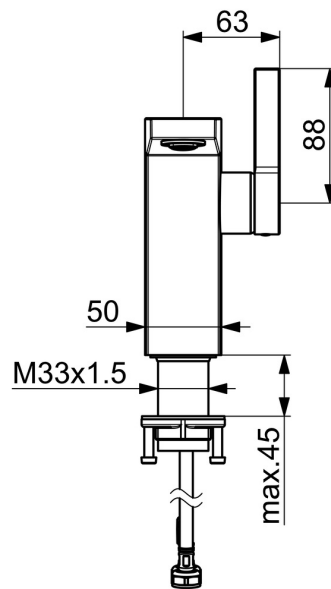

EAN: 4015474263529  
[static.hansa.com/57522203](https://static.hansa.com/57522203)

- Washbasin
- Single-lever, side operated
- Deck mounted
- Chrome
- Fixed spout
- Adjustable flow angle, Hidden aerator
- Hot/Cold symbols, Single operating lever/handle
- $\varnothing$  25 mm ceramic cartridge for flow and temperature control
- Flexible inlet pipes
- Inner body made of DZR brass
- Without pop-up waste, Without draw-rod opening

### Technical properties

DN-size (nominal dimension)	<b>DN15</b>
Hot water supply	<b>max. +70°C</b>
Working pressure	<b>1-10 bar</b>
Connection size	<b>G3/8</b>
Projection	<b>146 mm</b>
Backflow prevention (EN1717)	<b>AA</b>
Material	<b>Brass</b>

### SP57552203

	Name	Code
1	Lever	59914010
1.1	Screw, M5x6, SW2.5	59912617
1.3	Cover plug	59913762
2	Covering cap Discontinued	59914011
3	Nut, M32x1, SW30 Discontinued	59914012
4	Cartridge, 2.5	59913914
5.1	Pop-up operating rod Discontinued	59914014
5.2	Swivel joint	59904624
5.3	O-ring, 35x2.5	59905020
5.7	Fixing set	59913371
5.8	Hose, M8x1, G3/8, L=480 Discontinued	59914008
5.9	O-ring, 6x1.4	59913266
5.10	Gasket, 9.5x14.4x2	59912551
6	Aerator, M24x1 HC SSR-STD	59914015
6.1	Fitting ring for aerator	59914007
6.3	Key for aerator, SLIM AIR	59914013
7	Pop-up waste	59911441