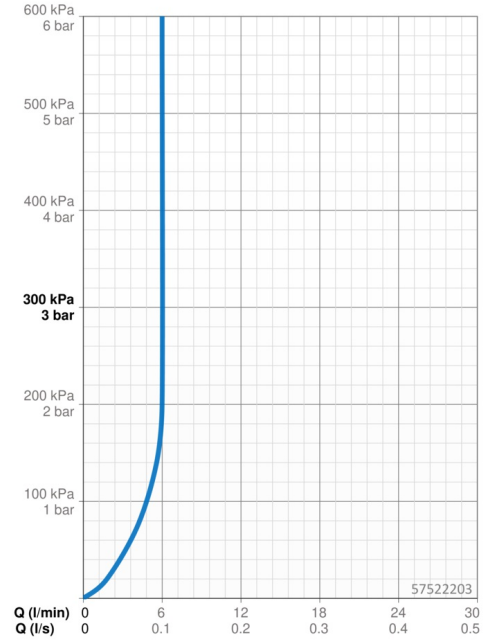

Technical data

Flow properties

Flow-rate at 3 bar (with flow controller)	6.0 l/min
Pressure loss with flow (0.2 l/s)	2 bar

Technical properties

DN-size (nominal dimension)	DN15
Hot water supply	max. +70°C
Working pressure	1-10 bar
Connection size	G3/8
Projection	146 mm
Backflow prevention (EN1717)	AA
Material	Brass

Regulations

EN standard	EN 817

Approvals and Declarations

Declaration of conformity	DoC