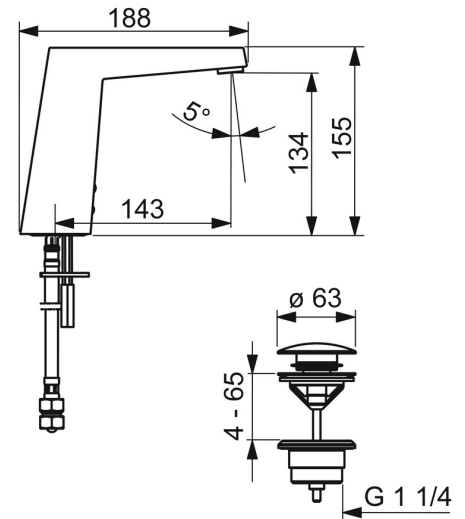

EAN: 4057304014178
static.hansa.com/57482209

- Public & Semi-public
- Touchless, Bluetooth®, Plug transformer
- Deck mounted
- Chrome
- Fixed spout, Casted construction
- Hidden aerator, Aerated stream, PCA® - constant flow rate regardless of pressure variations
- Temperature control handle
- Push pop-up waste without draw-rod
- Adjustable hot water stop (included, retrofittable)
- Mixing valve for manual temperature control, Non-return valve(s), Litter filter(s)
- Autofocus infrared sensor, Solenoid valve, Power supply
- Flexible inlet pipes
- Software settings adjustable via App

Technical data

Flow properties

Flow-rate at 3 bar (with flow controller) **5.4 l/min**

Technical properties

DN-size (nominal dimension) **DN15**
 Hot water supply **max. +70°C**
 Working pressure **0.5-10 bar**
 Connection size **G3/8**
 Projection **143 mm**
 Backflow prevention (EN1717) **AA**
 Material **Brass**

Approvals and Declarations

DVGW **CW-6514CR0161**
 Declaration of conformity **RED**

Spare parts

SP57482201

	Name	Code
01	Aerator, M18.5x1, Tj	59913366
02	Sensor, 12 V Discontinued	59914098
02	Sensor, 6/9/12 V, Bluetooth	59914567
03	Solenoid valve, 6 V	59914091
04	Membrane for solenoid valve	1006500V
04	Membrane support ring Discontinued	59914090
05	Temperature regulator	59914193
06	Temperature control handle	59914189
07	Fixing plates with nuts	59914132
08	Gasket, 8x14.3x2	59914087
09	Litter filters	59914085
10	One-way valve with litter screen	59914086
N.I.	Fitting ring for aerator	59913654
N.I.	Limiter	59914106