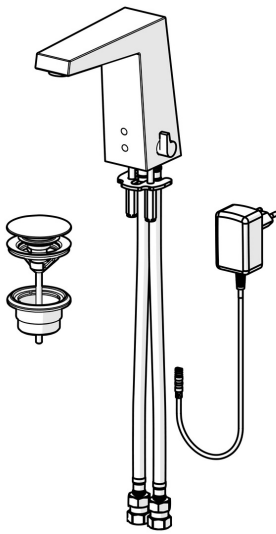

EAN: 4057304014178
static.hansa.com/57482209

- Public & Semi-public
- Touchless, Bluetooth®, Plug transformer
- Deck mounted
- Chrome
- Fixed spout, Casted construction
- Hidden aerator, Aerated stream, PCA® - constant flow rate regardless of pressure variations
- Temperature control handle
- Push pop-up waste without draw-rod
- Adjustable hot water stop (included, retrofittable)
- Mixing valve for manual temperature control, Non-return valve(s), Litter filter(s)
- Autofocus infrared sensor, Solenoid valve, Power supply
- Flexible inlet pipes
- Software settings adjustable via App

Technical data

Flow properties

Flow-rate at 3 bar (with flow controller) **5.4 l/min**

Technical properties

DN-size (nominal dimension) **DN15**
 Hot water supply **max. +70°C**
 Working pressure **0.5-10 bar**
 Connection size **G3/8**
 Projection **143 mm**
 Backflow prevention (EN1717) **AA**
 Material **Brass**

Approvals and Declarations

DVGW **CW-6514CR0161**
 Declaration of conformity **RED**

Spare parts

SP57482201

	Name	Code
01	Aerator, M18.5x1, Tj	59913366
02	Sensor, 12 V Discontinued	59914098
02	Sensor, 6/9/12 V, Bluetooth	59914567
03	Solenoid valve, 6 V	59914091
04	Membrane for solenoid valve	1006500V
04	Membrane support ring Discontinued	59914090
05	Temperature regulator	59914193
06	Temperature control handle	59914189
07	Fixing plates with nuts	59914132
08	Gasket, 8x14.3x2	59914087
09	Litter filters	59914085
10	One-way valve with litter screen	59914086
N.I.	Fitting ring for aerator	59913654
N.I.	Limiter	59914106