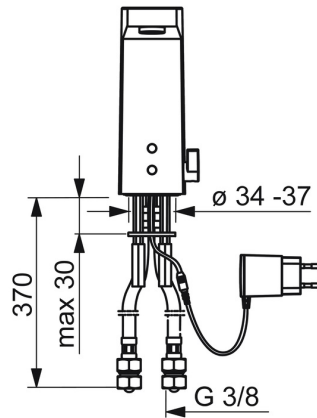

EAN: 4057304014178
static.hansa.com/57482209

- Public & Semi-public
- Touchless, Bluetooth®, Plug transformer
- Deck mounted
- Chrome
- Fixed spout, Casted construction
- Hidden aerator, Aerated stream, PCA® - constant flow rate regardless of pressure variations
- Temperature control handle
- Push pop-up waste without draw-rod
- Adjustable hot water stop (included, retrofittable)
- Mixing valve for manual temperature control, Non-return valve(s), Litter filter(s)
- Autofocus infrared sensor, Solenoid valve, Power supply
- Flexible inlet pipes
- Software settings adjustable via App

Technical data

Flow properties

Flow-rate at 3 bar (with flow controller) **5.4 l/min**

Technical properties

DN-size (nominal dimension) **DN15**
 Hot water supply **max. +70°C**
 Working pressure **0.5-10 bar**
 Connection size **G3/8**
 Projection **143 mm**
 Backflow prevention (EN1717) **AA**
 Material **Brass**

Approvals and Declarations

DVGW **CW-6514CR0161**
 Declaration of conformity **RED**

Spare parts

SP57482201

	Name	Code
01	Aerator, M18.5x1, Tj	59913366
02	Sensor, 12 V Discontinued	59914098
02	Sensor, 6/9/12 V, Bluetooth	59914567
03	Solenoid valve, 6 V	59914091
04	Membrane for solenoid valve	1006500V
04	Membrane support ring Discontinued	59914090
05	Temperature regulator	59914193
06	Temperature control handle	59914189
07	Fixing plates with nuts	59914132
08	Gasket, 8x14.3x2	59914087
09	Litter filters	59914085
10	One-way valve with litter screen	59914086
N.I.	Fitting ring for aerator	59913654
N.I.	Limiter	59914106