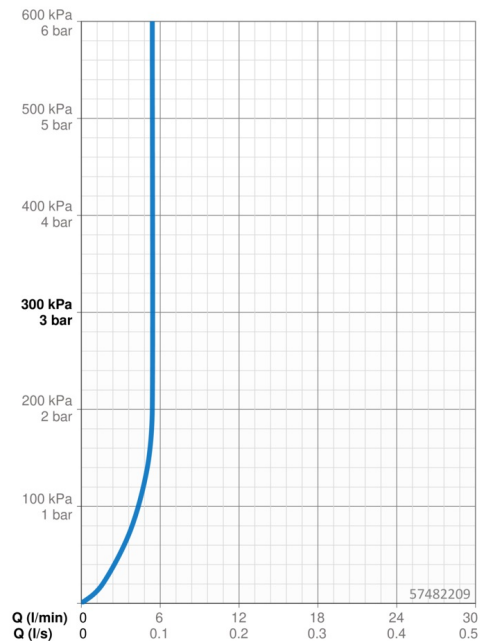

Technical data

Flow properties

Flow-rate at 3 bar (with flow controller) **5.4 l/min**

Technical properties

DN-size (nominal dimension) **DN15**
Hot water supply **max. +70°C**
Working pressure **0.5-10 bar**
Connection size **G3/8**
Projection **143 mm**
Backflow prevention (EN1717) **AA**
Material **Brass**

Software settings

Afterflow period **3 s (1-20 s)**
Automatic flush **off (off/1-120 h)**
Automatic flush period **30 s (1-1800 s)**
Max. flow period **2 min (1 - 1800 s)**

Electronic properties

Electrical Connection **230 / 9 V**
Bluetooth version **4.x (D034445)**

Regulations

EU Directives **C € Radio Equipment Directive 2014/53/EU , Low Voltage Directive 2014/35/EU , EMC Directive 2014/30/EU , RoHS Directive 2011/65/EU**
EN standard **EN 15091, ETSI EN 301 489-1 V1.9.2 , ETSI EN 300 328 v2.2.2 , EN 61000-6-1:2007 , EN 61000-6-3:2007+A1:2011+AC:2012 , EN 60335-1:2012+A11+A13+A1+A14+A2+A15:2021, Part 19.11.4**
Protection class **IP 55 / transformer IP 20**

Approvals and Declarations

DVGW **CW-6514CR0161**
Declaration of conformity **RED**