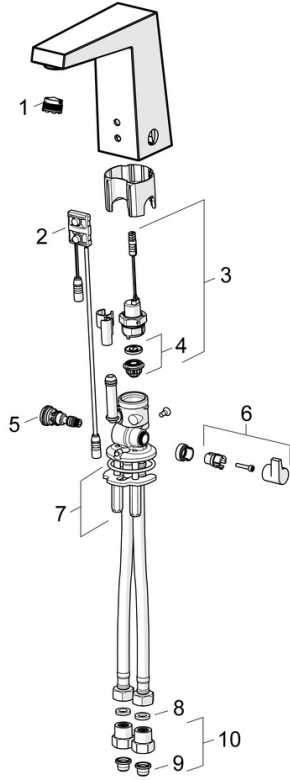

EAN: 4057304014178
static.hansa.com/57482209

- Public & Semi-public
- Touchless, Bluetooth®, Plug transformer
- Deck mounted
- Chrome
- Fixed spout, Casted construction
- Hidden aerator, Aerated stream, PCA® - constant flow rate regardless of pressure variations
- Temperature control handle
- Push pop-up waste without draw-rod
- Adjustable hot water stop (included, retrofittable)
- Mixing valve for manual temperature control, Non-return valve(s), Litter filter(s)
- Autofocus infrared sensor, Solenoid valve, Power supply
- Flexible inlet pipes
- Software settings adjustable via App

Technical data

Flow properties

Flow-rate at 3 bar (with flow controller) **5.4 l/min**

Technical properties

DN-size (nominal dimension) **DN15**
 Hot water supply **max. +70°C**
 Working pressure **0.5-10 bar**
 Connection size **G3/8**
 Projection **143 mm**
 Backflow prevention (EN1717) **AA**
 Material **Brass**

Approvals and Declarations

DVGW **CW-6514CR0161**
 Declaration of conformity **RED**

Spare parts

SP57482201

	Name	Code
01	Aerator, M18.5x1, Tj	59913366
02	Sensor, 12 V Discontinued	59914098
02	Sensor, 6/9/12 V, Bluetooth	59914567
03	Solenoid valve, 6 V	59914091
04	Membrane for solenoid valve	1006500V
04	Membrane support ring Discontinued	59914090
05	Temperature regulator	59914193
06	Temperature control handle	59914189
07	Fixing plates with nuts	59914132
08	Gasket, 8x14.3x2	59914087
09	Litter filters	59914085
10	One-way valve with litter screen	59914086
N.I.	Fitting ring for aerator	59913654
N.I.	Limiter	59914106