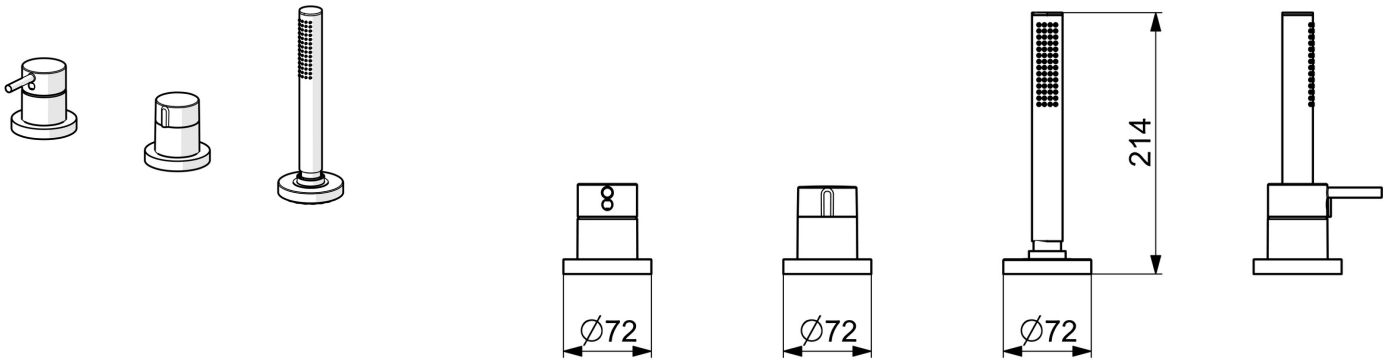

EAN: 4057304014628
static.hansa.com/57319411

- Bath tub & Shower
- Trim Kit, Single-lever
- Rim mounted
- Chrome
- Single operating lever/handle, Hot/Cold symbols, Pin shape
- Hand shower, Shower hose (1750 mm)
- Intense - invigorating water stream
- \varnothing 40 mm ceramic cartridge for flow and temperature control, Non-return valve(s), Litter filter(s)
- Anti-twist hose connector
- 1 spray function

Technical data

Flow properties

Flow-rate at 3 bar **13.2 l/min**

Technical properties

Hot water supply **max. +80°C**
 Working pressure **0.5-10 bar**
 Backflow prevention (EN1717) **EB**
 Material **Brass**

Regulations

EN standard **EN 817, EN 1112, EN 1113**

Approvals and Declarations

Declaration of conformity **DoC**

Spare parts

SP57319412

	Name	Code
01	Lever	1006310V
02	Symbol plug	59914573
03	Cover sleeve	59914572
04	Cover plate, d 72 mm, for Compact	59914667
04	Cover flange, 75x75 mm	59914213
05	Cover plate, d 72 mm	59914668
05	Cover flange, 75x75 mm	59914214
06	Flow control handle	59914669
07	Cover sleeve	59914671
08	Cover flange, 75x75 mm	1003885V
08	Cover plate, d 72 mm	59914672
09	Passing-through bushing	59914673
11	Shower hose, L=1750, G1/2-M12x1	59912281
12	Non-return valve	59905714
13	Screw, M4x45	59912291