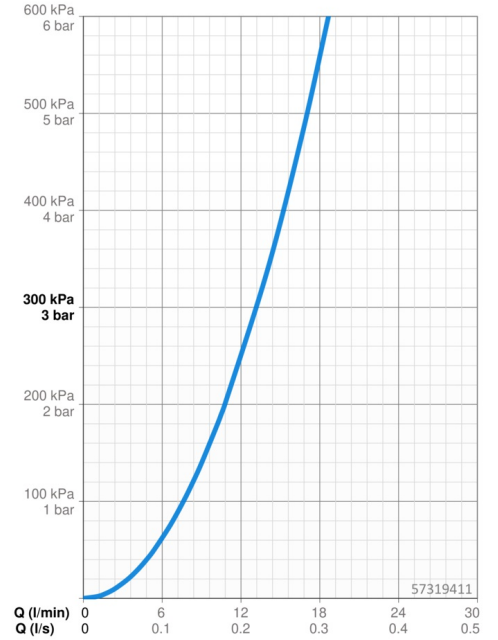

Technical data

Flow properties

Flow-rate at 3 bar **13.2 l/min**

Technical properties

Hot water supply **max. +80°C**
Working pressure **0.5-10 bar**
Backflow prevention (EN1717) **EB**
Material **Brass**

Regulations

EN standard **EN 817, EN 1112, EN 1113**

Approvals and Declarations

Declaration of conformity **DoC**