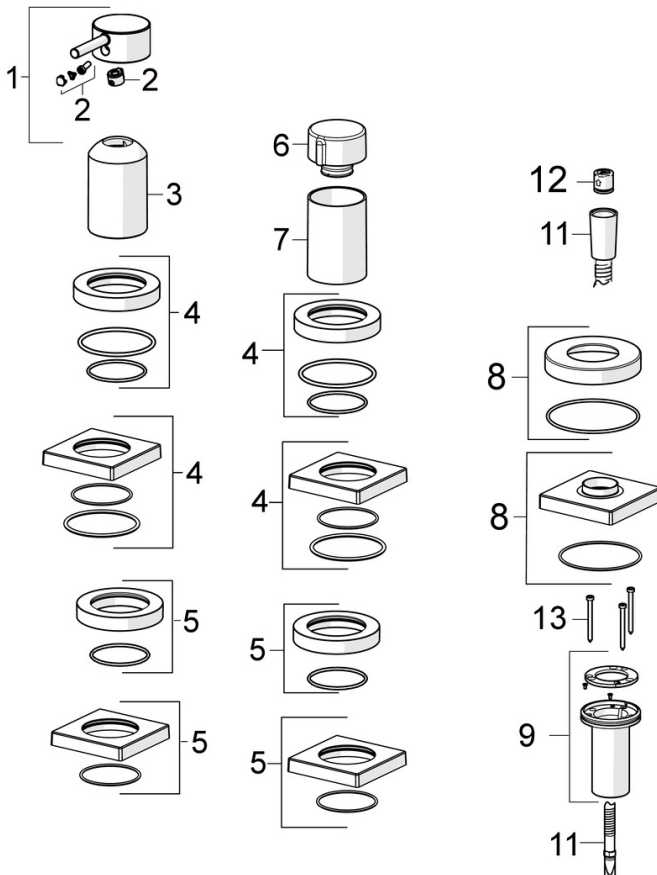

EAN: 4057304014628
static.hansa.com/57319411

- Bath tub & Shower
- Trim Kit, Single-lever
- Rim mounted
- Chrome
- Single operating lever/handle, Hot/Cold symbols, Pin shape
- Hand shower, Shower hose (1750 mm)
- Intense - invigorating water stream
- \varnothing 40 mm ceramic cartridge for flow and temperature control, Non-return valve(s), Litter filter(s)
- Anti-twist hose connector
- 1 spray function

Technical data

Flow properties

Flow-rate at 3 bar **13.2 l/min**

Technical properties

Hot water supply **max. +80°C**
 Working pressure **0.5-10 bar**
 Backflow prevention (EN1717) **EB**
 Material **Brass**

Regulations

EN standard **EN 817, EN 1112, EN 1113**

Approvals and Declarations

Declaration of conformity **DoC**

Spare parts

SP57319412

	Name	Code
01	Lever	1006310V
02	Symbol plug	59914573
03	Cover sleeve	59914572
04	Cover plate, d 72 mm, for Compact	59914667
04	Cover flange, 75x75 mm	59914213
05	Cover plate, d 72 mm	59914668
05	Cover flange, 75x75 mm	59914214
06	Flow control handle	59914669
07	Cover sleeve	59914671
08	Cover flange, 75x75 mm	1003885V
08	Cover plate, d 72 mm	59914672
09	Passing-through bushing	59914673
11	Shower hose, L=1750, G1/2-M12x1	59912281
12	Non-return valve	59905714
13	Screw, M4x45	59912291