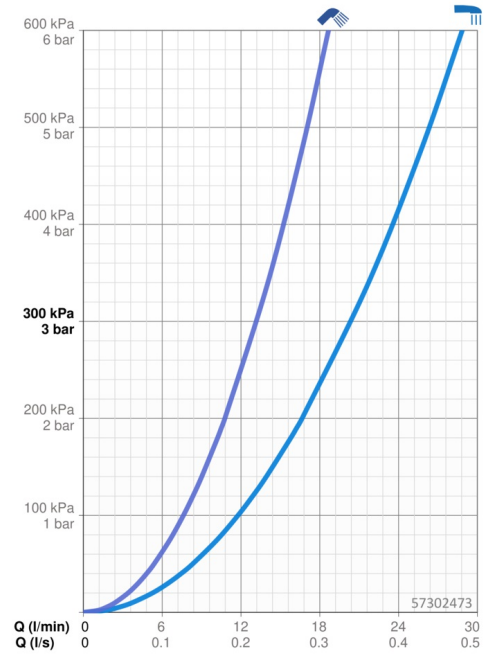

Technical data

Flow properties

Flow-rate at 3 bar **20.4 / 13.2 l/min**

Technical properties

Hot water supply **max. +80°C**
Working pressure **0.5-10 bar**
Connection size **G1/2**
Backflow prevention (EN1717) **EB**
Material **Brass**

Regulations

EN standard **EN 817**
Noise class **I (ISO 3822)**

Approvals and Declarations

Declaration of conformity **DoC**
EPD **S-P-07752**