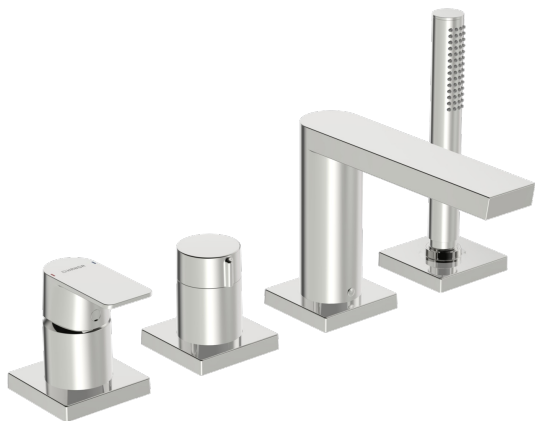

EAN: 4057304015328
static.hansa.com/57302473

Edgy designed combined with a sleek elegant finish, making this faucet the perfect addition to your contemporary bathtub and shower area. The trim kit and single-lever features make it easy to adjust the temperature and flow of water with a simple movement. This faucet is perfect for rim-mounted installation and comes with a turn operated diverter, making it easy to switch between bath and shower functions. The advanced inner body made of corrosion resistant brass ensures durability and high-temperature resistance. This top-rated product provides excellent functionality and timeless elegance for any bathroom design.

- Bathtub & Shower
- Trim Kit, Single-lever
- Rim mounted
- Chrome
- Single operating lever/handle, Hot/Cold symbols
- Turn operated diverter
- \varnothing 40 mm ceramic cartridge for flow and temperature control, Non-return valve(s)
- Inner body made of DZR brass
- Square rosette, Sleeve

Regulations

EN standard **EN 817**
 Noise class **I (ISO 3822)**

Approvals and Declarations

Declaration of conformity **DoC**
 EPD **S-P-07752**

Spare parts

SP57302473

	Name	Code
01	Lever	1009774V
02	Symbol plug	59914573
03	Cover sleeve	59914572
04	Cover flange, 75x75 mm	59914213
04	Cover plate, 75x75 mm, for Compact Discontinued	59914675
05	Cover flange, 75x75 mm	59914214
05	Cover plate, 75x75 mm Discontinued	59914676
06	Flow control handle	59914669
07	Cover sleeve	59914671
08	Spout, L=178 Discontinued	59913290
09	Aerator, M24x1 STD D CC-XT	59913760
10	O-ring, d 18x2	59913291
11	Cover plug	59911840
12	Screw, M6x9.5	59901609
13	Cover flange, 75x75 mm Discontinued	59914211
13	Cover plate, 75x75 mm Discontinued	59914678
14	Cover flange, 75x75 mm	1003885V
14	Cover plate, 75x75 mm Discontinued	59914677
15	Passing-through bushing	59914673
16	Shower hose, L=1750, G1/2-M12x1	59912281
17	Non-return valve	59905714
18	Screw, M4x45	59912291