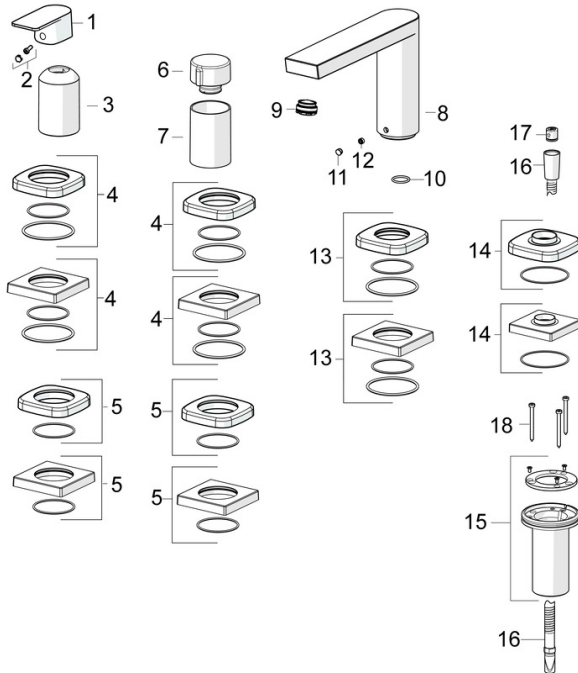

EAN: 4057304015328
static.hansa.com/57302473

Edgy designed combined with a sleek elegant finish, making this faucet the perfect addition to your contemporary bathtub and shower area. The trim kit and single-lever features make it easy to adjust the temperature and flow of water with a simple movement. This faucet is perfect for rim-mounted installation and comes with a turn operated diverter, making it easy to switch between bath and shower functions. The advanced inner body made of corrosion resistant brass ensures durability and high-temperature resistance. This top-rated product provides excellent functionality and timeless elegance for any bathroom design.

- Bathtub & Shower
- Trim Kit, Single-lever
- Rim mounted
- Chrome
- Single operating lever/handle, Hot/Cold symbols
- Turn operated diverter
- \varnothing 40 mm ceramic cartridge for flow and temperature control, Non-return valve(s)
- Inner body made of DZR brass
- Square rosette, Sleeve

Regulations

EN standard **EN 817**
 Noise class **I (ISO 3822)**

Approvals and Declarations

Declaration of conformity **DoC**
 EPD **S-P-07752**

Spare parts

SP57302473

	Name	Code
01	Lever	1009774V
02	Symbol plug	59914573
03	Cover sleeve	59914572
04	Cover flange, 75x75 mm	59914213
04	Cover plate, 75x75 mm, for Compact Discontinued	59914675
05	Cover flange, 75x75 mm	59914214
05	Cover plate, 75x75 mm Discontinued	59914676
06	Flow control handle	59914669
07	Cover sleeve	59914671
08	Spout, L=178 Discontinued	59913290
09	Aerator, M24x1 STD D CC-XT	59913760
10	O-ring, d 18x2	59913291
11	Cover plug	59911840
12	Screw, M6x9.5	59901609
13	Cover flange, 75x75 mm Discontinued	59914211
13	Cover plate, 75x75 mm Discontinued	59914678
14	Cover flange, 75x75 mm	1003885V
14	Cover plate, 75x75 mm Discontinued	59914677
15	Passing-through bushing	59914673
16	Shower hose, L=1750, G1/2-M12x1	59912281
17	Non-return valve	59905714
18	Screw, M4x45	59912291