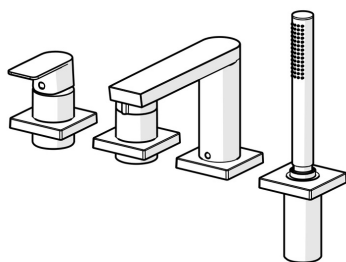

EAN: 4057304015328
static.hansa.com/57302473

Edgy designed combined with a sleek elegant finish, making this faucet the perfect addition to your contemporary bathtub and shower area. The trim kit and single-lever features make it easy to adjust the temperature and flow of water with a simple movement. This faucet is perfect for rim-mounted installation and comes with a turn operated diverter, making it easy to switch between bath and shower functions. The advanced inner body made of corrosion resistant brass ensures durability and high-temperature resistance. This top-rated product provides excellent functionality and timeless elegance for any bathroom design.

- Bathtub & Shower
- Trim Kit, Single-lever
- Rim mounted
- Chrome
- Single operating lever/handle, Hot/Cold symbols
- Turn operated diverter
- \varnothing 40 mm ceramic cartridge for flow and temperature control, Non-return valve(s)
- Inner body made of DZR brass
- Square rosette, Sleeve

Regulations

EN standard **EN 817**
 Noise class **I (ISO 3822)**

Approvals and Declarations

Declaration of conformity **DoC**
 EPD **S-P-07752**

Spare parts

SP57302473

	Name	Code
01	Lever	1009774V
02	Symbol plug	59914573
03	Cover sleeve	59914572
04	Cover flange, 75x75 mm	59914213
04	Cover plate, 75x75 mm, for Compact Discontinued	59914675
05	Cover flange, 75x75 mm	59914214
05	Cover plate, 75x75 mm Discontinued	59914676
06	Flow control handle	59914669
07	Cover sleeve	59914671
08	Spout, L=178 Discontinued	59913290
09	Aerator, M24x1 STD D CC-XT	59913760
10	O-ring, d 18x2	59913291
11	Cover plug	59911840
12	Screw, M6x9.5	59901609
13	Cover flange, 75x75 mm Discontinued	59914211
13	Cover plate, 75x75 mm Discontinued	59914678
14	Cover flange, 75x75 mm	1003885V
14	Cover plate, 75x75 mm Discontinued	59914677
15	Passing-through bushing	59914673
16	Shower hose, L=1750, G1/2-M12x1	59912281
17	Non-return valve	59905714
18	Screw, M4x45	59912291