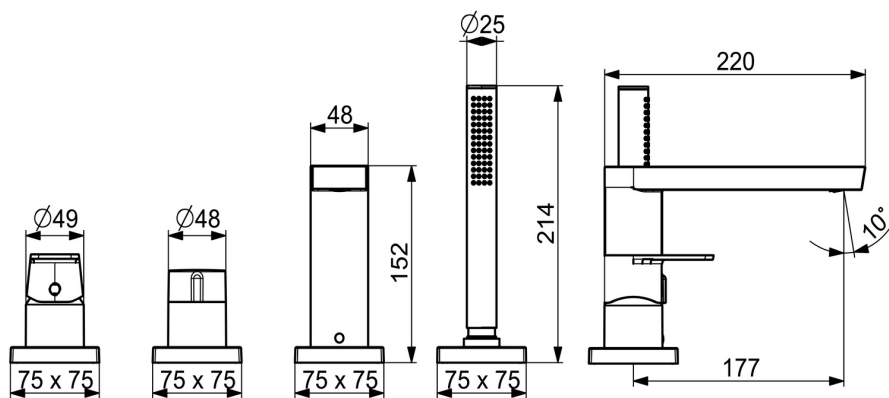

EAN: 4057304015328
static.hansa.com/57302473

Edgy designed combined with a sleek elegant finish, making this faucet the perfect addition to your contemporary bathtub and shower area. The trim kit and single-lever features make it easy to adjust the temperature and flow of water with a simple movement. This faucet is perfect for rim-mounted installation and comes with a turn operated diverter, making it easy to switch between bath and shower functions. The advanced inner body made of corrosion resistant brass ensures durability and high-temperature resistance. This top-rated product provides excellent functionality and timeless elegance for any bathroom design.

- Bathtub & Shower
- Trim Kit, Single-lever
- Rim mounted
- Chrome
- Single operating lever/handle, Hot/Cold symbols
- Turn operated diverter
- \varnothing 40 mm ceramic cartridge for flow and temperature control, Non-return valve(s)
- Inner body made of DZR brass
- Square rosette, Sleeve

Technical data

Flow properties

Flow-rate at 3 bar **20.4 / 13.2 l/min**

Technical properties

Hot water supply **max. +80°C**
 Working pressure **0.5-10 bar**
 Connection size **G1/2**
 Backflow prevention (EN1717) **EB**
 Material **Brass**