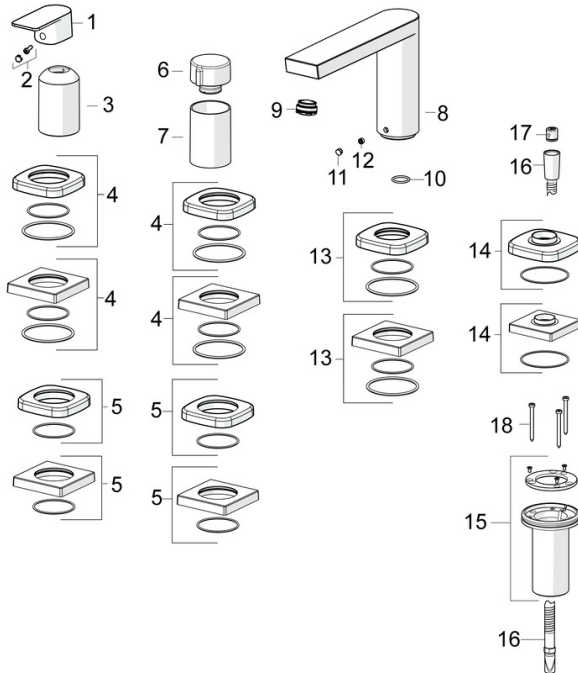

EAN: 4057304015304
static.hansa.com/57302173

Edgy designed combined with a sleek elegant finish, making this faucet the perfect addition to your contemporary bathtub and shower area. The trim kit and single-lever features make it easy to adjust the temperature and flow of water with a simple movement. This faucet is perfect for rim-mounted installation and comes with a turn operated diverter, making it easy to switch between bath and shower functions. The advanced inner body made of corrosion resistant brass ensures durability and high-temperature resistance. This top-rated product provides excellent functionality and timeless elegance for any bathroom design.

- Bathtub & Shower
- Trim Kit, Single-lever
- Rim mounted
- Chrome
- Single operating lever/handle, Hot/Cold symbols
- Turn operated diverter
- \varnothing 40 mm ceramic cartridge for flow and temperature control, Non-return valve(s)
- Inner body made of DZR brass
- Soft edge rosette, Sleeve

Regulations

EN standard **EN 817**
 Noise class **I (ISO 3822)**

Approvals and Declarations

Declaration of conformity **DoC**

Spare parts

SP57302473

	Name	Code
01	Lever	1009774V
02	Symbol plug	59914573
03	Cover sleeve	59914572
04	Cover flange, 75x75 mm	59914213
04	Cover plate, 75x75 mm, for Compact Discontinued	59914675
05	Cover flange, 75x75 mm	59914214
05	Cover plate, 75x75 mm Discontinued	59914676
06	Flow control handle	59914669
07	Cover sleeve	59914671
08	Spout, L=178 Discontinued	59913290
09	Aerator, M24x1 STD D CC-XT	59913760
10	O-ring, d 18x2	59913291
11	Cover plug	59911840
12	Screw, M6x9.5	59901609
13	Cover flange, 75x75 mm Discontinued	59914211
13	Cover plate, 75x75 mm Discontinued	59914678
14	Cover flange, 75x75 mm	1003885V
14	Cover plate, 75x75 mm Discontinued	59914677
15	Passing-through bushing	59914673
16	Shower hose, L=1750, G1/2-M12x1	59912281
17	Non-return valve	59905714
18	Screw, M4x45	59912291