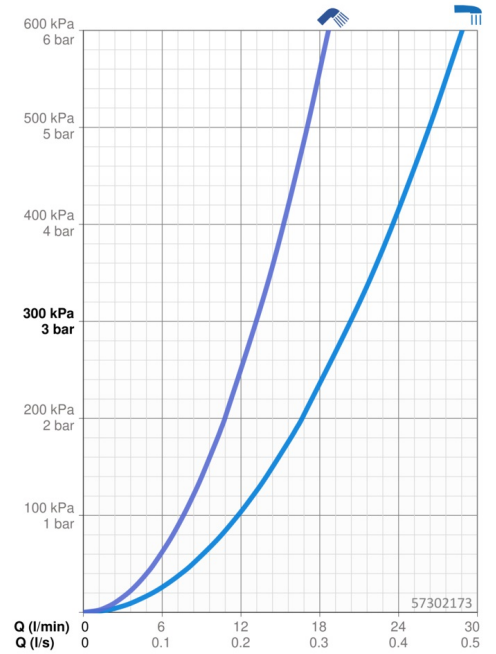

Technical data

Flow properties

Flow-rate at 3 bar **20.4 / 13.2 l/min**

Technical properties

Hot water supply **max. +80°C**
Working pressure **0.5-10 bar**
Connection size **G1/2**
Backflow prevention (EN1717) **EB**
Material **Brass**

Regulations

EN standard **EN 817**
Noise class **I (ISO 3822)**

Approvals and Declarations

Declaration of conformity **DoC**