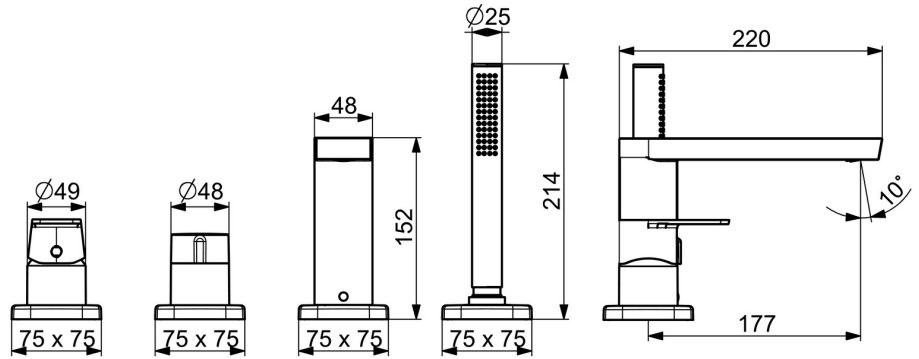

EAN: 4057304015304
static.hansa.com/57302173

Edgy designed combined with a sleek elegant finish, making this faucet the perfect addition to your contemporary bathtub and shower area. The trim kit and single-lever features make it easy to adjust the temperature and flow of water with a simple movement. This faucet is perfect for rim-mounted installation and comes with a turn operated diverter, making it easy to switch between bath and shower functions. The advanced inner body made of corrosion resistant brass ensures durability and high-temperature resistance. This top-rated product provides excellent functionality and timeless elegance for any bathroom design.

- Bathtub & Shower
- Trim Kit, Single-lever
- Rim mounted
- Chrome
- Single operating lever/handle, Hot/Cold symbols
- Turn operated diverter
- \varnothing 40 mm ceramic cartridge for flow and temperature control, Non-return valve(s)
- Inner body made of DZR brass
- Soft edge rosette, Sleeve

Technical data

Flow properties

Flow-rate at 3 bar **20.4 / 13.2 l/min**

Technical properties

Hot water supply **max. +80°C**
 Working pressure **0.5-10 bar**
 Connection size **G1/2**
 Backflow prevention (EN1717) **EB**
 Material **Brass**