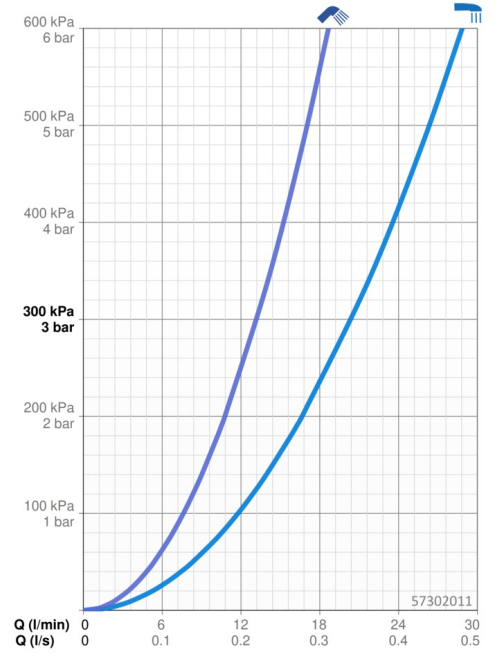

Technical data

Flow properties

Flow-rate at 3 bar **20.4 / 13.2 l/min**

Technical properties

Hot water supply **max. +80°C**
Working pressure **0.5-10 bar**
Projection **177 mm**
Backflow prevention (EN1717) **EB**

Regulations

EN standard **EN 817, EN 1112, EN 1113**