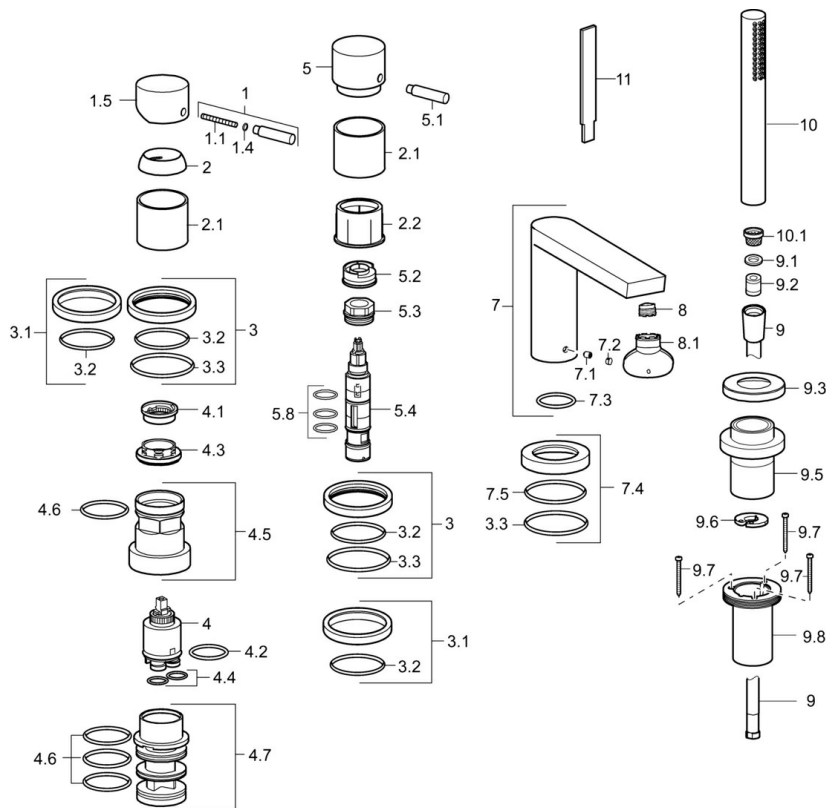

Spare parts

SP57302011

	Name	Code
1	Lever, 45 mm, (2011-)	59913272
1.1	Screw, M5x28, SW2.5	59913273
1.4	O-ring, d 3x1.5	59913100
1.5	Cap, (2011-)	59913271
2	Covering cap, 33x3 mm	59912504
2.1	Cover sleeve	59913275
2.2	Ring	59913285
3	Cover flange, d 72 mm, for Compact	59913276
3.1	Cover flange, d 72 mm	59913277
3.2	O-ring, 49x2	59913279
3.3	O-ring, 60x3	59913280
4	Cartridge, 3.5 Eco	59912324
4	Cartridge, 3.5 Classic	59913075
4.1	Temperature adjustment limiter	59912325
4.2	O-ring, d 28.24x2.62 Discontinued	59912590
4.3	Tightening nut, M40x1	1003409V
4.4	O-ring, d 10.10x1.60 Discontinued	59905072
4.5	Eye screw, M52x1, AF38	59913274
4.6	O-ring, d 40x2	59911507
4.7	Adapter	59913282
5	Diverter knob	59913283
5.1	Pin, M6, 21 mm	59913284
5.2	Flow limiter	59911897
5.3	Eye screw, M32x1.5	59911898
5.4	Diverter	59912269
5.8	O-ring kit, d 24x2	59911835
7	Spout, L=178 Discontinued	59913290
7.1	Screw, M6x9.5	59901609
7.2	Cover plug	59911840
7.3	O-ring, d 18x2	59913291
7.4	Cover plate, d 72 mm Discontinued	59913278
7.5	O-ring, 41x2 Discontinued	59913281
8	Aerator, M24x1 C	59913131
8.1	Key for aerator, M24x1	59913134
9	Shower hose, L=1750, G1/2-M12x1	59912281
9.1	Gasket ring, d 21x12x2	59912304
9.2	Non-return valve	59905714
9.3	Cover flange, M70x1, d 72 mm	59913287
9.5	Holder	59913289
9.6	Disk	59912337
9.7	Screw, M4x45	59912291
9.8	Passing-through bushing	59913288
10	Hand shower Discontinued	59913286
10.1	Flow limiter	59912777
11	Tool Discontinued	59912277
N.I.	Raising kit, 30 mm, HM 3.5 (-2015)	59913189
N.I.	Raising kit, 30 mm	59913190
N.I.	Extension screw kit, (2015-)	59914337