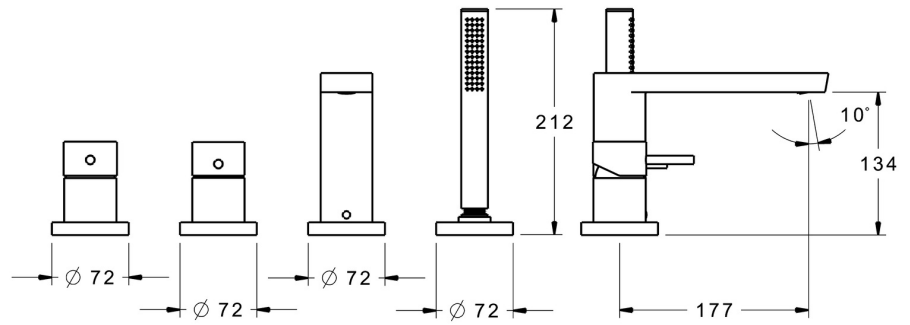

EAN: 4015474162990
static.hansa.com/57302011

- Bath tub & Shower
- Trim Kit, Single-lever
- Rim mounted
- Chrome
- Hidden aerator, Standard aerator
- Single operating lever/handle, Hot/Cold symbols, Pin shape
- Shower hose (1750 mm)
- Intense - invigorating water stream
- Non-return valve(s)
- Inner body made of DZR brass, Anti-twist hose connector
- Round rosette
- 1 spray function

Technical data

Flow properties

Flow-rate at 3 bar **20.4 / 13.2 l/min**

Technical properties

Hot water supply **max. +80°C**
 Working pressure **0.5-10 bar**
 Projection **177 mm**
 Backflow prevention (EN1717) **EB**