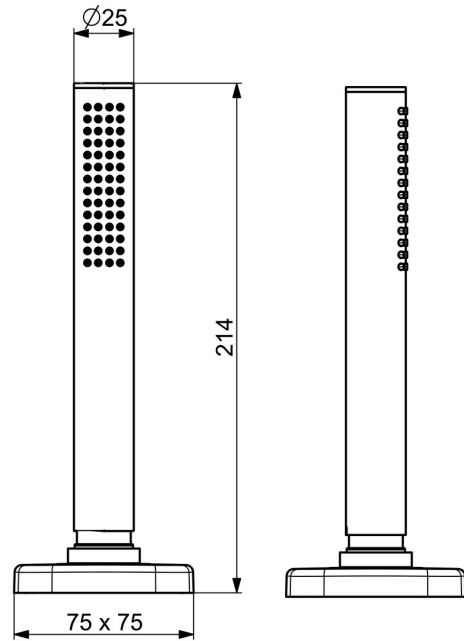

EAN: 4057304015403
static.hansa.com/57281000

- Bathtub & Shower
- Rim mounted
- Chrome
- Shower hose (1750 mm), Anti limescale technology (easy to clean)
- Intense - invigorating water stream
- Non-return valve(s), Litter filter(s)
- 1 spray function

Technical data

Flow properties

Flow-rate at 3 bar **13.2 l/min**

Technical properties

Material **Composite**

Regulations

EN standard **EN 1112, EN 1113**

Approvals and Declarations