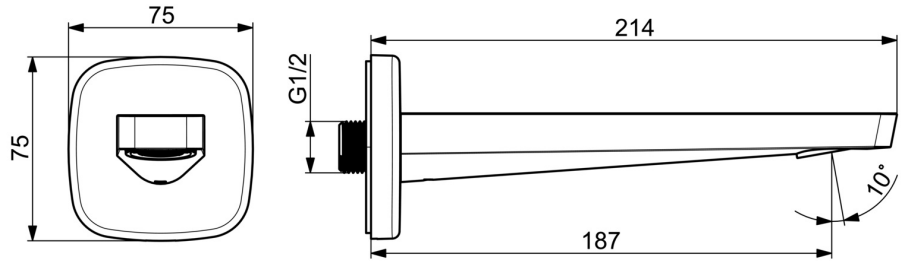

EAN: 4057304015342  
[static.hansa.com/57241000](https://static.hansa.com/57241000)

Upgrade your bath and shower area with this modern spout of the Stela design line. A perfect product for easy wall-mounted installation. Its edgy design and chrome surface treatment adds a touch of timeless elegance to any bathroom. The inner body is made of corrosion resistant brass, ensuring durability and longevity.

- Bathtub & Shower
- Accessories
- Wall mounted
- Chrome
- Inner body made of DZR brass
- Soft edge rosette

### Technical properties

DN-size (nominal dimension) **DN15**  
 Hot water supply **max. +80°C**  
 Connection size **G1/2**  
 Projection **187 mm**  
 Material **Brass**