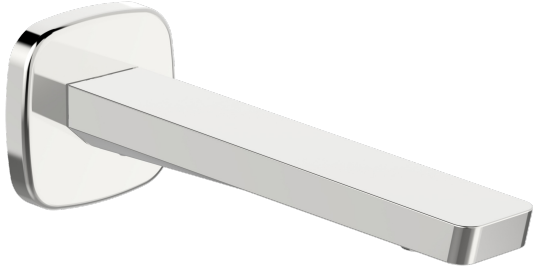

EAN: 4057304015342  
[static.hansa.com/57241000](https://static.hansa.com/57241000)

Upgrade your bath and shower area with this modern spout of the Stela design line. A perfect product for easy wall-mounted installation. Its edgy design and chrome surface treatment adds a touch of timeless elegance to any bathroom. The inner body is made of corrosion resistant brass, ensuring durability and longevity.

- Bathtub & Shower
- Accessories
- Wall mounted
- Chrome
- Inner body made of DZR brass
- Soft edge rosette