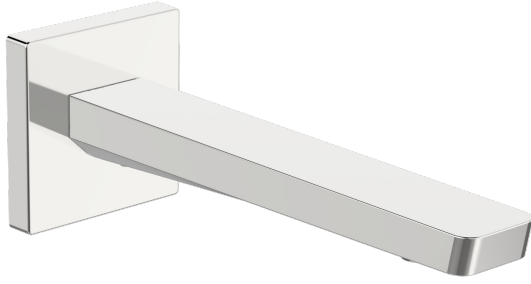

EAN: 4057304015359  
[static.hansa.com/57240000](https://static.hansa.com/57240000)

Upgrade your bath and shower area with this modern spout of the Stela design line. A perfect product for easy wall-mounted installation. Its edgy design and chrome surface treatment adds a touch of timeless elegance to any bathroom. The inner body is made of corrosion resistant brass, ensuring durability and longevity.

- Bathtub & Shower
- Accessories
- Wall mounted
- Chrome
- Inner body made of DZR brass
- Square rosette