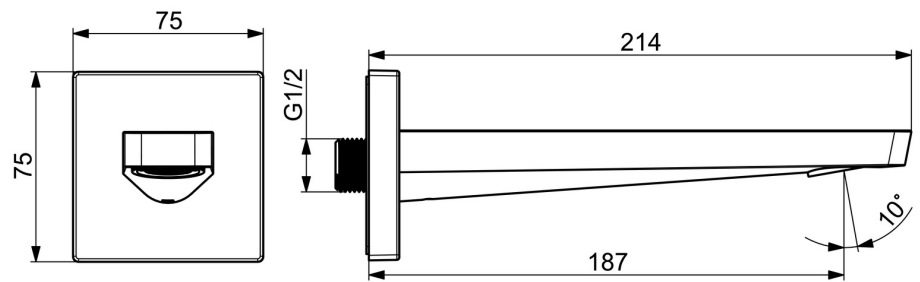

EAN: 4057304015359  
[static.hansa.com/57240000](https://static.hansa.com/57240000)

Upgrade your bath and shower area with this modern spout of the Stela design line. A perfect product for easy wall-mounted installation. Its edgy design and chrome surface treatment adds a touch of timeless elegance to any bathroom. The inner body is made of corrosion resistant brass, ensuring durability and longevity.

- Bathtub & Shower
- Accessories
- Wall mounted
- Chrome
- Inner body made of DZR brass
- Square rosette

### Technical properties

DN-size (nominal dimension) **DN15**  
 Hot water supply **max. +80°C**  
 Connection size **G1/2**  
 Projection **187 mm**  
 Material **Brass**