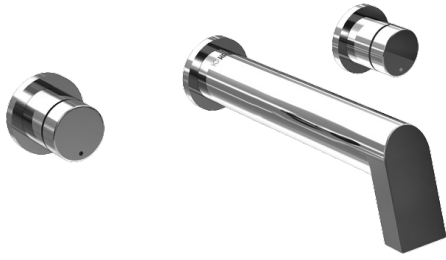

EAN: 4015474162983
static.hansa.com/57222103

- Washbasin
- Two-grip, Trim Kit
- Concealed wall mounting
- Chrome
- Fixed spout
- Two operating levers/handles
- Non-return valve(s)
- Round rosette
- Torrent water flow

Technical data

Technical properties

DN-size (nominal dimension)	DN15
Hot water supply	max. +80°C
Working pressure	0.5-10 bar
Projection	240 mm
Backflow prevention (EN1717)	EB
Material	Brass

Regulations

EN standard	EN 200
-------------	---------------

Spare parts

SP57212103

	Name	Code
1	Handle, COLD	59913269
1	Lever Discontinued	59913194
1.2	O-ring, d 4x1	59902331
2	Lever Discontinued	59913193
2	Handle, HOT	59913270
3	Cover flange, d 65 mm	59913268
3.1	Tightening nut, d35.5xM24x1	59912023
3.2	Ring Discontinued	59913267
6	Spout, L=160	59913174
6	Spout, L=240	59913175
6.2	O-ring, 34x2	59912533
6.3	Screw, M6x9 Discontinued	59911237
6.4	Connection nipple, G1/2	59911229
6.6	O-ring, d 25x2.5	59905053
6.7	Flow limiter, 4L/min	59912951
6.8	Cover flange, d 65 mm Discontinued	59913109
6.9	Aerator	59913082
6.10	Non-return valve	59905714
N.I.	Raising kit, 80 mm	59910424