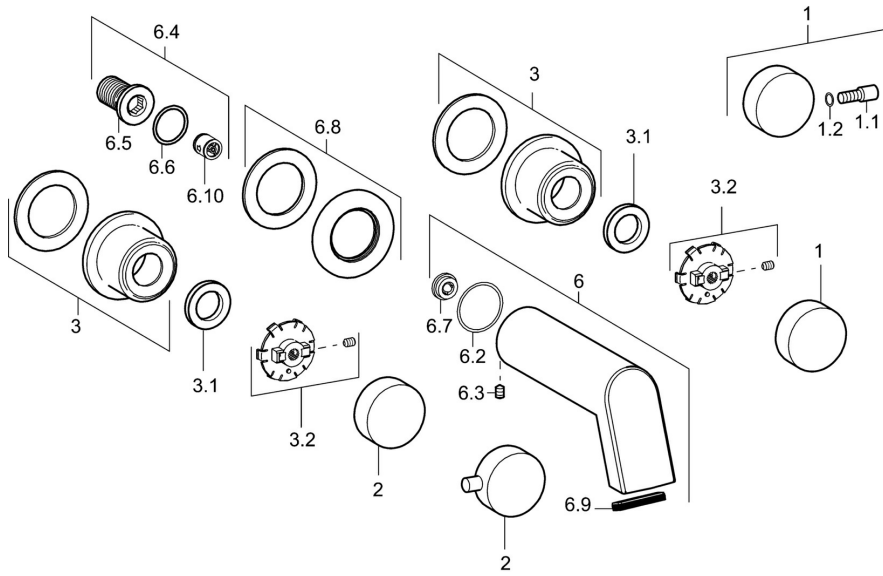

EAN: 4015474162983
static.hansa.com/57222103

- Washbasin
- Two-grip, Trim Kit
- Concealed wall mounting
- Chrome
- Fixed spout
- Two operating levers/handles
- Non-return valve(s)
- Round rosette
- Torrent water flow

Technical data

Technical properties

DN-size (nominal dimension)	DN15
Hot water supply	max. +80°C
Working pressure	0.5-10 bar
Projection	240 mm
Backflow prevention (EN1717)	EB
Material	Brass

Regulations

EN standard	EN 200
-------------	---------------

Spare parts

SP57212103

	Name	Code
1	Handle, COLD	59913269
1	Lever Discontinued	59913194
1.2	O-ring, d 4x1	59902331
2	Lever Discontinued	59913193
2	Handle, HOT	59913270
3	Cover flange, d 65 mm	59913268
3.1	Tightening nut, d35.5xM24x1	59912023
3.2	Ring Discontinued	59913267
6	Spout, L=160	59913174
6	Spout, L=240	59913175
6.2	O-ring, 34x2	59912533
6.3	Screw, M6x9 Discontinued	59911237
6.4	Connection nipple, G1/2	59911229
6.6	O-ring, d 25x2.5	59905053
6.7	Flow limiter, 4L/min	59912951
6.8	Cover flange, d 65 mm Discontinued	59913109
6.9	Aerator	59913082
6.10	Non-return valve	59905714
N.I.	Raising kit, 80 mm	59910424