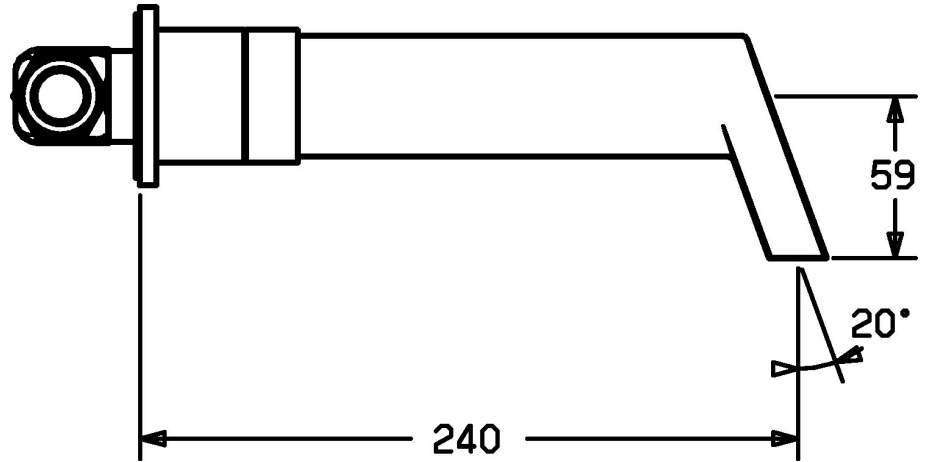

EAN: 4015474162983
static.hansa.com/57222103

- Washbasin
- Two-grip, Trim Kit
- Concealed wall mounting
- Chrome
- Fixed spout
- Two operating levers/handles
- Non-return valve(s)
- Round rosette
- Torrent water flow

Technical data

Technical properties

DN-size (nominal dimension)	DN15
Hot water supply	max. +80°C
Working pressure	0.5-10 bar
Projection	240 mm
Backflow prevention (EN1717)	EB
Material	Brass

Regulations

EN standard	EN 200
-------------	---------------

Spare parts

SP57212103

	Name	Code
1	Handle, COLD	59913269
1	Lever Discontinued	59913194
1.2	O-ring, d 4x1	59902331
2	Lever Discontinued	59913193
2	Handle, HOT	59913270
3	Cover flange, d 65 mm	59913268
3.1	Tightening nut, d35.5xM24x1	59912023
3.2	Ring Discontinued	59913267
6	Spout, L=160	59913174
6	Spout, L=240	59913175
6.2	O-ring, 34x2	59912533
6.3	Screw, M6x9 Discontinued	59911237
6.4	Connection nipple, G1/2	59911229
6.6	O-ring, d 25x2.5	59905053
6.7	Flow limiter, 4L/min	59912951
6.8	Cover flange, d 65 mm Discontinued	59913109
6.9	Aerator	59913082
6.10	Non-return valve	59905714
N.I.	Raising kit, 80 mm	59910424