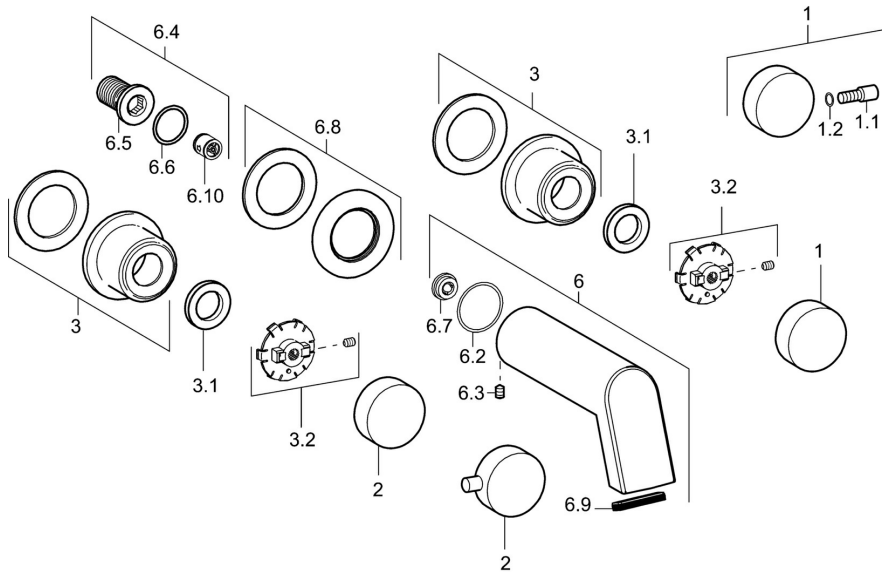

EAN: 4015474162969
static.hansa.com/57212103

- Washbasin
- Two-grip, Trim Kit
- Concealed wall mounting
- Chrome
- Fixed spout
- Two operating levers/handles
- Non-return valve(s)
- Round rosette
- Torrent water flow

Technical data

Technical properties

DN-size (nominal dimension)	DN15
Hot water supply	max. +80°C
Working pressure	0.5-10 bar
Projection	160 mm
Backflow prevention (EN1717)	EB
Material	Brass

Regulations

EN standard	EN 200
-------------	---------------

Spare parts

SP57212103

	Name	Code
1	Handle, COLD	59913269
1	Lever Discontinued	59913194
1.2	O-ring, d 4x1	59902331
2	Lever Discontinued	59913193
2	Handle, HOT	59913270
3	Cover flange, d 65 mm	59913268
3.1	Tightening nut, d35.5xM24x1	59912023
3.2	Ring Discontinued	59913267
6	Spout, L=160	59913174
6	Spout, L=240	59913175
6.2	O-ring, 34x2	59912533
6.3	Screw, M6x9 Discontinued	59911237
6.4	Connection nipple, G1/2	59911229
6.6	O-ring, d 25x2.5	59905053
6.7	Flow limiter, 4L/min	59912951
6.8	Cover flange, d 65 mm Discontinued	59913109
6.9	Aerator	59913082
6.10	Non-return valve	59905714
N.I.	Raising kit, 80 mm	59910424