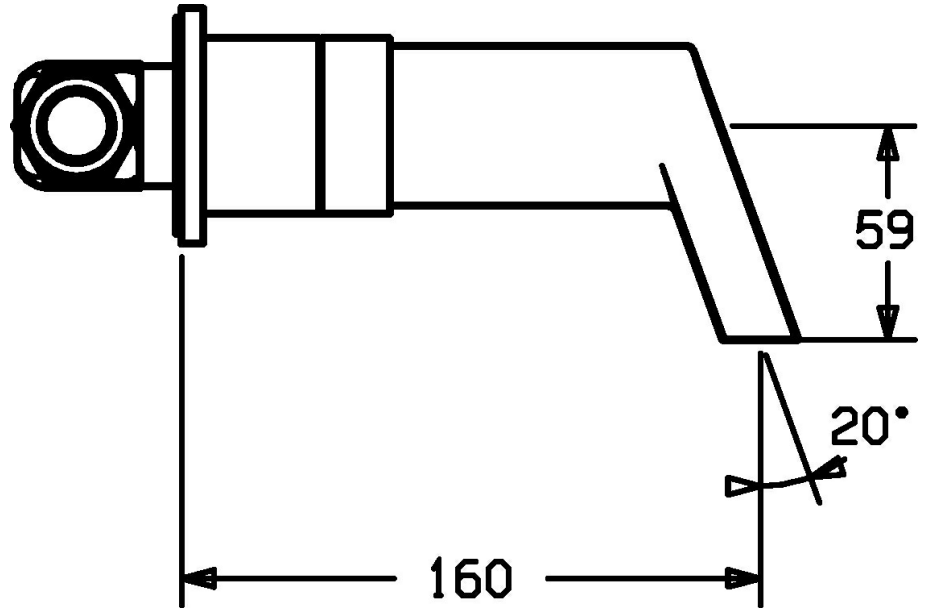

EAN: 4015474162969
static.hansa.com/57212103

- Washbasin
- Two-grip, Trim Kit
- Concealed wall mounting
- Chrome
- Fixed spout
- Two operating levers/handles
- Non-return valve(s)
- Round rosette
- Torrent water flow

Technical data

Technical properties

DN-size (nominal dimension)	DN15
Hot water supply	max. +80°C
Working pressure	0.5-10 bar
Projection	160 mm
Backflow prevention (EN1717)	EB
Material	Brass

Regulations

EN standard	EN 200
-------------	---------------

Spare parts

SP57212103

	Name	Code
1	Handle, COLD	59913269
1	Lever Discontinued	59913194
1.2	O-ring, d 4x1	59902331
2	Lever Discontinued	59913193
2	Handle, HOT	59913270
3	Cover flange, d 65 mm	59913268
3.1	Tightening nut, d35.5xM24x1	59912023
3.2	Ring Discontinued	59913267
6	Spout, L=160	59913174
6	Spout, L=240	59913175
6.2	O-ring, 34x2	59912533
6.3	Screw, M6x9 Discontinued	59911237
6.4	Connection nipple, G1/2	59911229
6.6	O-ring, d 25x2.5	59905053
6.7	Flow limiter, 4L/min	59912951
6.8	Cover flange, d 65 mm Discontinued	59913109
6.9	Aerator	59913082
6.10	Non-return valve	59905714
N.I.	Raising kit, 80 mm	59910424