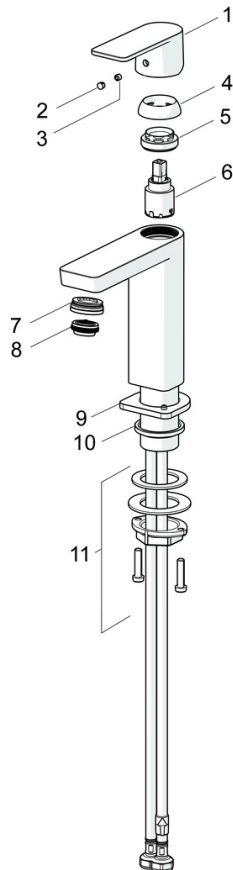

EAN: 4057304015199  
[static.hansa.com/57192273](http://static.hansa.com/57192273)

The perfect combination of style and function. This washbasin faucet from the Stela design line is the perfect new edgy addition to your bathroom. Its chrome surface treatment adds a touch of elegance to any washbasin. The single-lever, top-operating faucet with hot and cold symbols and fixed spout make it easy to use. The inner body is made of corrosion resistant brass, ensuring durability and longevity. This deck-mounted faucet is perfect for any washbasin installation. Upgrade your bathroom with this timeless elegance for any bathroom design.

- Washbasin
- Single-lever
- Deck mounted
- Chrome
- Fixed spout
- PCA® - constant flow rate regardless of pressure variations, Adjustable flow angle
- Single operating lever/handle, Hot/Cold symbols
- $\varnothing$  25 mm ceramic cartridge for flow and temperature control
- Flexible inlet pipes
- Inner body made of DZR brass
- Without pop-up waste

### Technical properties

Hot water supply **max. +70°C**  
 Working pressure **0.5-10 bar**  
 Connection size **G3/8**  
 Projection **106 mm**  
 Backflow prevention (EN1717) **AA**  
 Material **Brass**

### SP57192273

	Name	Code
01	Lever	1006412V
02	Cover plug	59913762
03	Screw, M5x8, SW2.5	59904755
04	Covering cap	59913957
05	Tightening nut, M32x1, SW24	59913958
06	Cartridge, 2.5	59913914
07	Fitting ring for aerator, M24x1, SW17, (2019-)	59914744
08	Aerator, M24x1 HC SSR-STD	59914015
09	Cover flange	1006394V
10	Bottom seal	59914650
11	Fixing set	59913371