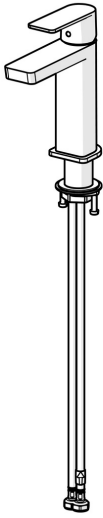

EAN: 4057304015199  
[static.hansa.com/57192273](http://static.hansa.com/57192273)

The perfect combination of style and function. This washbasin faucet from the Stela design line is the perfect new edgy addition to your bathroom. Its chrome surface treatment adds a touch of elegance to any washbasin. The single-lever, top-operating faucet with hot and cold symbols and fixed spout make it easy to use. The inner body is made of corrosion resistant brass, ensuring durability and longevity. This deck-mounted faucet is perfect for any washbasin installation. Upgrade your bathroom with this timeless elegance for any bathroom design.

- Washbasin
- Single-lever
- Deck mounted
- Chrome
- Fixed spout
- PCA® - constant flow rate regardless of pressure variations, Adjustable flow angle
- Single operating lever/handle, Hot/Cold symbols
- $\varnothing$  25 mm ceramic cartridge for flow and temperature control
- Flexible inlet pipes
- Inner body made of DZR brass
- Without pop-up waste

### Flow properties

Flow-rate at 3 bar (with flow controller) **4.8 l/min**

### Technical properties

Hot water supply **max. +70°C**  
 Working pressure **0.5-10 bar**  
 Connection size **G3/8**  
 Projection **106 mm**  
 Backflow prevention (EN1717) **AA**  
 Material **Brass**