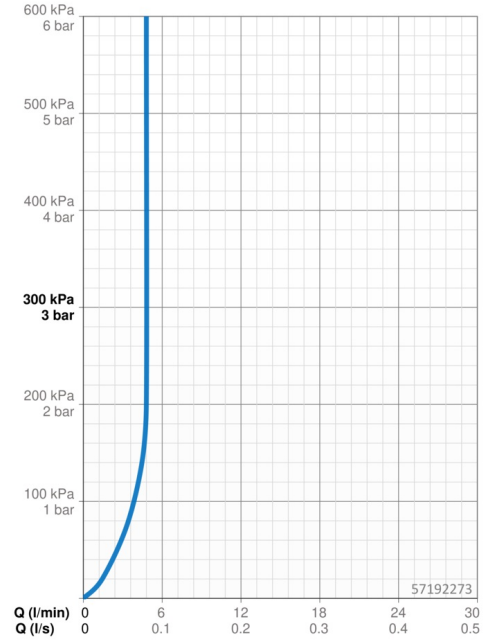

Technical data

Flow properties

Flow-rate at 3 bar (with flow controller) **4.8 l/min**

Technical properties

Hot water supply **max. +70°C**
Working pressure **0.5-10 bar**
Connection size **G3/8**
Projection **106 mm**
Backflow prevention (EN1717) **AA**
Material **Brass**

Regulations

EN standard **EN 817**
Noise class **I (ISO 3822)**

Approvals and Declarations

ABP **PA-IX 38025/10**
Declaration of conformity **DoC**