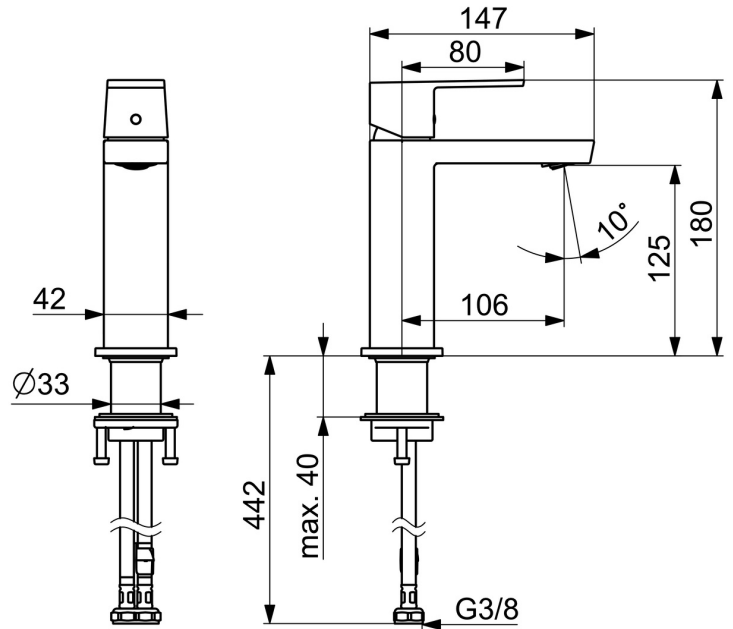

EAN: 4057304015199  
[static.hansa.com/57192273](http://static.hansa.com/57192273)

The perfect combination of style and function. This washbasin faucet from the Stela design line is the perfect new edgy addition to your bathroom. Its chrome surface treatment adds a touch of elegance to any washbasin. The single-lever, top-operating faucet with hot and cold symbols and fixed spout make it easy to use. The inner body is made of corrosion resistant brass, ensuring durability and longevity. This deck-mounted faucet is perfect for any washbasin installation. Upgrade your bathroom with this timeless elegance for any bathroom design.

- Washbasin
- Single-lever
- Deck mounted
- Chrome
- Fixed spout
- PCA® - constant flow rate regardless of pressure variations, Adjustable flow angle
- Single operating lever/handle, Hot/Cold symbols
- $\varnothing$  25 mm ceramic cartridge for flow and temperature control
- Flexible inlet pipes
- Inner body made of DZR brass
- Without pop-up waste

### Technical properties

Hot water supply **max. +70°C**  
 Working pressure **0.5-10 bar**  
 Connection size **G3/8**  
 Projection **106 mm**  
 Backflow prevention (EN1717) **AA**  
 Material **Brass**

### SP57192273

	Name	Code
01	Lever	1006412V
02	Cover plug	59913762
03	Screw, M5x8, SW2.5	59904755
04	Covering cap	59913957
05	Tightening nut, M32x1, SW24	59913958
06	Cartridge, 2.5	59913914
07	Fitting ring for aerator, M24x1, SW17, (2019-)	59914744
08	Aerator, M24x1 HC SSR-STD	59914015
09	Cover flange	1006394V
10	Bottom seal	59914650
11	Fixing set	59913371