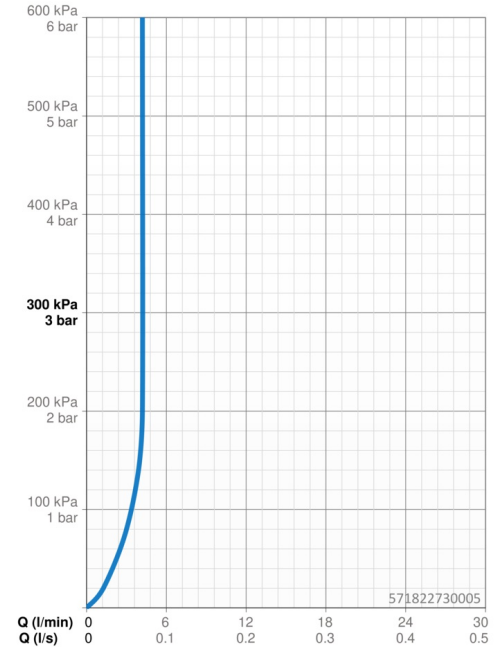

Technical data

Flow properties

Flow-rate at 3 bar (with flow controller) **4.2 l/min**

Technical properties

DN-size (nominal dimension) **DN15**
Hot water supply **max. +70°C**
Working pressure **0.5-10 bar**
Connection size **G3/8**
Projection **106 mm**
Backflow prevention (EN1717) **AA**
Material **Brass**

Regulations

EN standard **EN 817**
Noise class **I (ISO 3822)**

Approvals and Declarations

ABP **PA-IX 38025/IO**
Declaration of conformity **DoC**
EPD **S-P-06391**