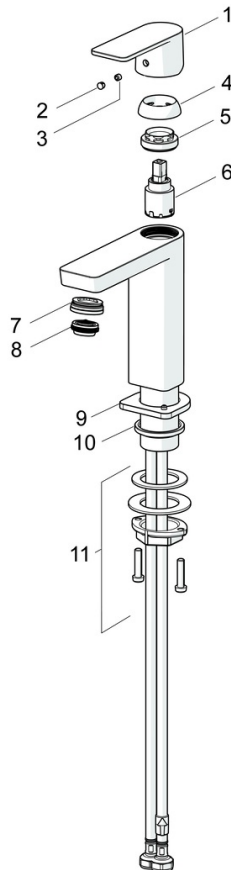

EAN: 4057304018251  
[static.hansa.com/571822730005](https://static.hansa.com/571822730005)

The perfect combination of style and function. This washbasin faucet from the Stela design line is the perfect new edgy addition to your bathroom. Its chrome surface treatment adds a touch of elegance to any washbasin. The single-lever, top-operating faucet with hot and cold symbols and fixed spout make it easy to use. The inner body is made of corrosion resistant brass, ensuring durability and longevity. This deck-mounted faucet is perfect for any washbasin installation. Upgrade your bathroom with this timeless elegance for any bathroom design.

- Industry, ECO Building, Housing
- Single-lever
- Deck mounted
- Chrome
- Fixed spout
- PCA® - constant flow rate regardless of pressure variations
- Single operating lever/handle, Hot/Cold symbols
- Pop-up waste with draw-rod
- $\varnothing$  25 mm ceramic cartridge for flow and temperature control
- Flexible inlet pipes
- Inner body made of DZR brass

### Technical properties

DN-size (nominal dimension) **DN15**  
 Hot water supply **max. +70°C**  
 Working pressure **0.5-10 bar**  
 Connection size **G3/8**  
 Projection **106 mm**  
 Backflow prevention (EN1717) **AA**  
 Material **Brass**

### SP57192273

	Name	Code
01	Lever	1006412V
02	Cover plug	59913762
03	Screw, M5x8, SW2.5	59904755
04	Covering cap	59913957
05	Tightening nut, M32x1, SW24	59913958
06	Cartridge, 2.5	59913914
07	Fitting ring for aerator, M24x1, SW17, (2019-)	59914744
08	Aerator, M24x1 HC SSR-STD	59914015
09	Cover flange	1006394V
10	Bottom seal	59914650
11	Fixing set	59913371