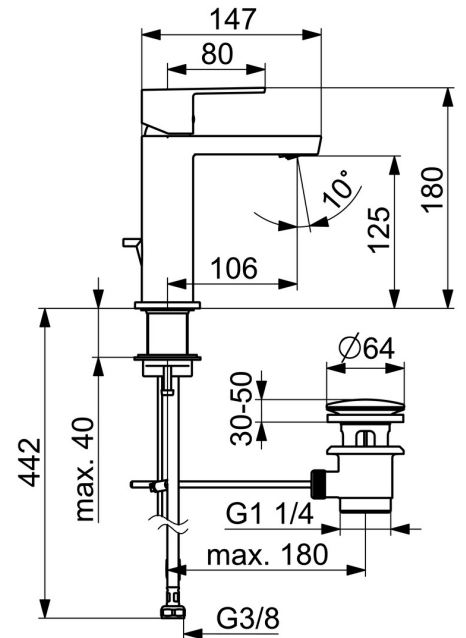

EAN: 4057304018251  
[static.hansa.com/571822730005](https://static.hansa.com/571822730005)

The perfect combination of style and function. This washbasin faucet from the Stela design line is the perfect new edgy addition to your bathroom. Its chrome surface treatment adds a touch of elegance to any washbasin. The single-lever, top-operating faucet with hot and cold symbols and fixed spout make it easy to use. The inner body is made of corrosion resistant brass, ensuring durability and longevity. This deck-mounted faucet is perfect for any washbasin installation. Upgrade your bathroom with this timeless elegance for any bathroom design.

- Industry, ECO Building, Housing
- Single-lever
- Deck mounted
- Chrome
- Fixed spout
- PCA® - constant flow rate regardless of pressure variations
- Single operating lever/handle, Hot/Cold symbols
- Pop-up waste with draw-rod
- $\varnothing$  25 mm ceramic cartridge for flow and temperature control
- Flexible inlet pipes
- Inner body made of DZR brass

### Technical properties

DN-size (nominal dimension) **DN15**  
 Hot water supply **max. +70°C**  
 Working pressure **0.5-10 bar**  
 Connection size **G3/8**  
 Projection **106 mm**  
 Backflow prevention (EN1717) **AA**  
 Material **Brass**

### SP57192273

	Name	Code
01	Lever	1006412V
02	Cover plug	59913762
03	Screw, M5x8, SW2.5	59904755
04	Covering cap	59913957
05	Tightening nut, M32x1, SW24	59913958
06	Cartridge, 2.5	59913914
07	Fitting ring for aerator, M24x1, SW17, (2019-)	59914744
08	Aerator, M24x1 HC SSR-STD	59914015
09	Cover flange	1006394V
10	Bottom seal	59914650
11	Fixing set	59913371