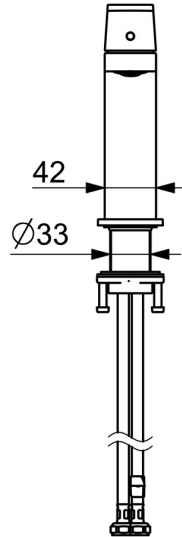

EAN: 4057304018251  
[static.hansa.com/571822730005](https://static.hansa.com/571822730005)

The perfect combination of style and function. This washbasin faucet from the Stela design line is the perfect new edgy addition to your bathroom. Its chrome surface treatment adds a touch of elegance to any washbasin. The single-lever, top-operating faucet with hot and cold symbols and fixed spout make it easy to use. The inner body is made of corrosion resistant brass, ensuring durability and longevity. This deck-mounted faucet is perfect for any washbasin installation. Upgrade your bathroom with this timeless elegance for any bathroom design.

- Industry, ECO Building, Housing
- Single-lever
- Deck mounted
- Chrome
- Fixed spout
- PCA® - constant flow rate regardless of pressure variations
- Single operating lever/handle, Hot/Cold symbols
- Pop-up waste with draw-rod
- $\varnothing$  25 mm ceramic cartridge for flow and temperature control
- Flexible inlet pipes
- Inner body made of DZR brass

### Technical properties

DN-size (nominal dimension) **DN15**  
 Hot water supply **max. +70°C**  
 Working pressure **0.5-10 bar**  
 Connection size **G3/8**  
 Projection **106 mm**  
 Backflow prevention (EN1717) **AA**  
 Material **Brass**

### SP57192273

	Name	Code
01	Lever	1006412V
02	Cover plug	59913762
03	Screw, M5x8, SW2.5	59904755
04	Covering cap	59913957
05	Tightening nut, M32x1, SW24	59913958
06	Cartridge, 2.5	59913914
07	Fitting ring for aerator, M24x1, SW17, (2019-)	59914744
08	Aerator, M24x1 HC SSR-STD	59914015
09	Cover flange	1006394V
10	Bottom seal	59914650
11	Fixing set	59913371