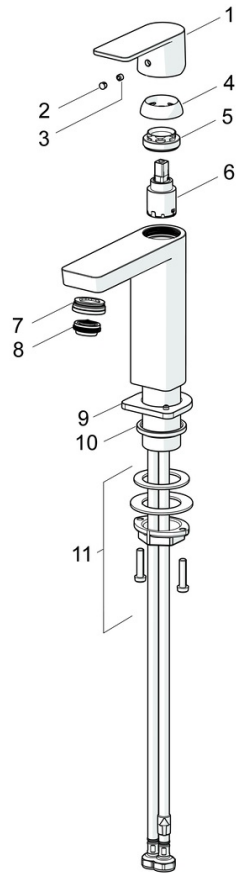

EAN: 4057304018244
static.hansa.com/571822730004

The perfect combination of style and function.

This washbasin faucet from the Stela design line is the perfect new edgy addition to your bathroom. Its chrome surface treatment adds a touch of elegance to any washbasin. The single-lever, top-operating faucet with hot and cold symbols and fixed spout make it easy to use. The bidetta hand shower provides added convenience. The inner body is made of corrosion resistant brass, ensuring durability and longevity. This deck-mounted faucet is perfect for any washbasin installation.

Upgrade your bathroom with this timeless elegance for any bathroom design.

- Industry, ECO Building, Housing
- Single-lever
- Deck mounted
- Chrome
- Fixed spout
- PCA® - constant flow rate regardless of pressure variations
- Single operating lever/handle, Hot/Cold symbols
- Push pop-up waste without draw-rod
- \varnothing 25 mm ceramic cartridge for flow and temperature control
- Flexible inlet pipes
- Inner body made of DZR brass

Technical data

Flow properties

Flow-rate at 3 bar (with flow controller) **3.4 l/min**

Technical properties

DN-size (nominal dimension) **DN15**
 Hot water supply **max. +70°C**
 Working pressure **0.5-10 bar**
 Connection size **G3/8**
 Projection **106 mm**
 Backflow prevention (EN1717) **AA**
 Material **Brass**

Spare parts

SP57192273

	Name	Code
01	Lever	1006412V
02	Cover plug	59913762
03	Screw, M5x8, SW2.5	59904755
04	Covering cap	59913957
05	Tightening nut, M32x1, SW24	59913958
06	Cartridge, 2.5	59913914
07	Fitting ring for aerator, M24x1, SW17, (2019-)	59914744
08	Aerator, M24x1 HC SSR-STD	59914015
09	Cover flange	1006394V
10	Bottom seal	59914650
11	Fixing set	59913371