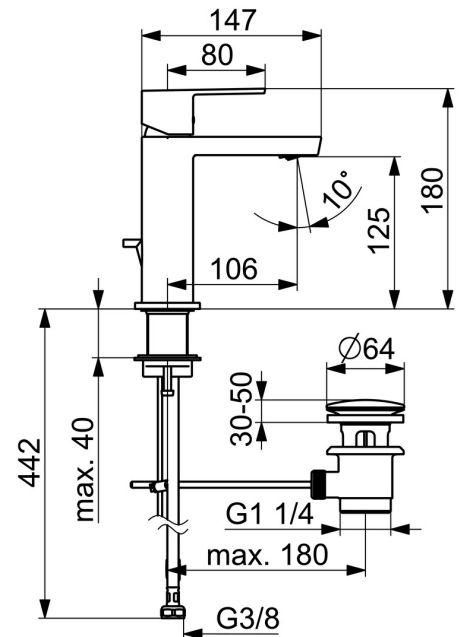

EAN: 4057304018244
static.hansa.com/571822730004

The perfect combination of style and function.

This washbasin faucet from the Stela design line is the perfect new edgy addition to your bathroom. Its chrome surface treatment adds a touch of elegance to any washbasin. The single-lever, top-operating faucet with hot and cold symbols and fixed spout make it easy to use. The bidetta hand shower provides added convenience. The inner body is made of corrosion resistant brass, ensuring durability and longevity. This deck-mounted faucet is perfect for any washbasin installation.

Upgrade your bathroom with this timeless elegance for any bathroom design.

- Industry, ECO Building, Housing
- Single-lever
- Deck mounted
- Chrome
- Fixed spout
- PCA® - constant flow rate regardless of pressure variations
- Single operating lever/handle, Hot/Cold symbols
- Push pop-up waste without draw-rod
- \varnothing 25 mm ceramic cartridge for flow and temperature control
- Flexible inlet pipes
- Inner body made of DZR brass

Technical data

Flow properties

Flow-rate at 3 bar (with flow controller) **3.4 l/min**

Technical properties

DN-size (nominal dimension) **DN15**
 Hot water supply **max. +70°C**
 Working pressure **0.5-10 bar**
 Connection size **G3/8**
 Projection **106 mm**
 Backflow prevention (EN1717) **AA**
 Material **Brass**

Spare parts

SP57192273

	Name	Code
01	Lever	1006412V
02	Cover plug	59913762
03	Screw, M5x8, SW2.5	59904755
04	Covering cap	59913957
05	Tightening nut, M32x1, SW24	59913958
06	Cartridge, 2.5	59913914
07	Fitting ring for aerator, M24x1, SW17, (2019-)	59914744
08	Aerator, M24x1 HC SSR-STD	59914015
09	Cover flange	1006394V
10	Bottom seal	59914650
11	Fixing set	59913371