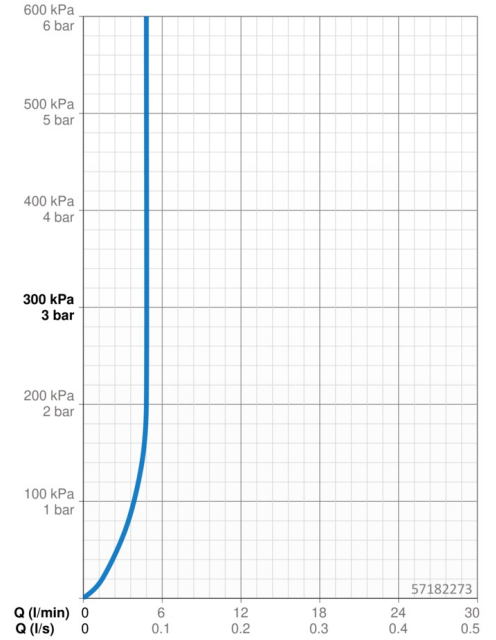

Technical data

Flow properties

Flow-rate at 3 bar (with flow controller) **4.8 l/min**

Technical properties

Hot water supply **max. +70°C**
Working pressure **0.5-10 bar**
Connection size **G3/8**
Projection **106 mm**
Backflow prevention (EN1717) **AA**
Material **Brass**

Regulations

EN standard **EN 817**
Noise class **I (ISO 3822)**

Approvals and Declarations

ABP **PA-IX 38025/10**
Declaration of conformity **DoC**