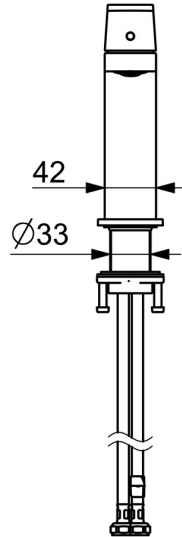

EAN: 4057304015182
static.hansa.com/57182273

The perfect combination of style and function. This washbasin faucet from the Stela design line is the perfect new edgy addition to your bathroom. Its chrome surface treatment adds a touch of elegance to any washbasin. The single-lever, top-operating faucet with hot and cold symbols and fixed spout make it easy to use. The inner body is made of corrosion resistant brass, ensuring durability and longevity. This deck-mounted faucet is perfect for any washbasin installation. Upgrade your bathroom with this timeless elegance for any bathroom design.

- Washbasin
- Single-lever
- Deck mounted
- Chrome
- Fixed spout
- PCA® - constant flow rate regardless of pressure variations, Adjustable flow angle
- Single operating lever/handle, Hot/Cold symbols
- Pop-up waste with draw-rod
- \varnothing 25 mm ceramic cartridge for flow and temperature control
- Flexible inlet pipes
- Inner body made of DZR brass

Technical data

Flow properties

Flow-rate at 3 bar (with flow controller) **4.8 l/min**

Technical properties

Hot water supply **max. +70°C**
 Working pressure **0.5-10 bar**
 Connection size **G3/8**
 Projection **106 mm**
 Backflow prevention (EN1717) **AA**
 Material **Brass**

Regulations

EN standard **EN 817**
 Noise class **I (ISO 3822)**

Approvals and Declarations

ABP **PA-IX 38025/10**
 Declaration of conformity **DoC**

Spare parts

SP57192273

	Name	Code
01	Lever	1006412V
02	Cover plug	59913762
03	Screw, M5x8, SW2.5	59904755
04	Covering cap	59913957
05	Tightening nut, M32x1, SW24	59913958
06	Cartridge, 2.5	59913914
07	Fitting ring for aerator, M24x1, SW17, (2019-)	59914744
08	Aerator, M24x1 HC SSR-STD	59914015
09	Cover flange	1006394V
10	Bottom seal	59914650
11	Fixing set	59913371