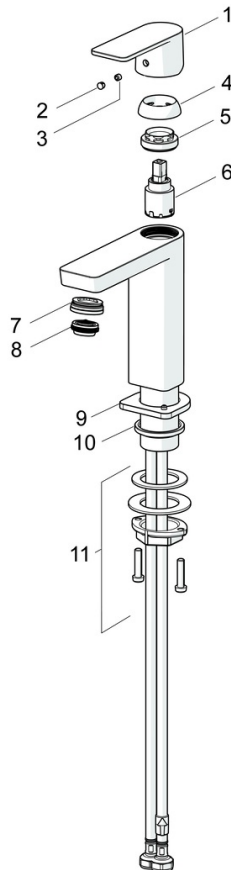

EAN: 4057304015182
static.hansa.com/57182273

The perfect combination of style and function. This washbasin faucet from the Stela design line is the perfect new edgy addition to your bathroom. Its chrome surface treatment adds a touch of elegance to any washbasin. The single-lever, top-operating faucet with hot and cold symbols and fixed spout make it easy to use. The inner body is made of corrosion resistant brass, ensuring durability and longevity. This deck-mounted faucet is perfect for any washbasin installation. Upgrade your bathroom with this timeless elegance for any bathroom design.

- Washbasin
- Single-lever
- Deck mounted
- Chrome
- Fixed spout
- PCA® - constant flow rate regardless of pressure variations, Adjustable flow angle
- Single operating lever/handle, Hot/Cold symbols
- Pop-up waste with draw-rod
- \varnothing 25 mm ceramic cartridge for flow and temperature control
- Flexible inlet pipes
- Inner body made of DZR brass

Technical data

Flow properties

Flow-rate at 3 bar (with flow controller) **4.8 l/min**

Technical properties

Hot water supply **max. +70°C**
 Working pressure **0.5-10 bar**
 Connection size **G3/8**
 Projection **106 mm**
 Backflow prevention (EN1717) **AA**
 Material **Brass**

Regulations

EN standard **EN 817**
 Noise class **I (ISO 3822)**

Approvals and Declarations

ABP **PA-IX 38025/10**
 Declaration of conformity **DoC**

Spare parts

SP57192273

	Name	Code
01	Lever	1006412V
02	Cover plug	59913762
03	Screw, M5x8, SW2.5	59904755
04	Covering cap	59913957
05	Tightening nut, M32x1, SW24	59913958
06	Cartridge, 2.5	59913914
07	Fitting ring for aerator, M24x1, SW17, (2019-)	59914744
08	Aerator, M24x1 HC SSR-STD	59914015
09	Cover flange	1006394V
10	Bottom seal	59914650
11	Fixing set	59913371