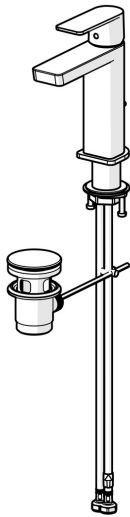

EAN: 4057304015182
static.hansa.com/57182273

The perfect combination of style and function. This washbasin faucet from the Stela design line is the perfect new edgy addition to your bathroom. Its chrome surface treatment adds a touch of elegance to any washbasin. The single-lever, top-operating faucet with hot and cold symbols and fixed spout make it easy to use. The inner body is made of corrosion resistant brass, ensuring durability and longevity. This deck-mounted faucet is perfect for any washbasin installation. Upgrade your bathroom with this timeless elegance for any bathroom design.

- Washbasin
- Single-lever
- Deck mounted
- Chrome
- Fixed spout
- PCA® - constant flow rate regardless of pressure variations, Adjustable flow angle
- Single operating lever/handle, Hot/Cold symbols
- Pop-up waste with draw-rod
- \varnothing 25 mm ceramic cartridge for flow and temperature control
- Flexible inlet pipes
- Inner body made of DZR brass

Technical data

Flow properties

Flow-rate at 3 bar (with flow controller) **4.8 l/min**

Technical properties

Hot water supply **max. +70°C**
 Working pressure **0.5-10 bar**
 Connection size **G3/8**
 Projection **106 mm**
 Backflow prevention (EN1717) **AA**
 Material **Brass**

Regulations

EN standard **EN 817**
 Noise class **I (ISO 3822)**

Approvals and Declarations

ABP **PA-IX 38025/10**
 Declaration of conformity **DoC**

Spare parts

SP57192273

	Name	Code
01	Lever	1006412V
02	Cover plug	59913762
03	Screw, M5x8, SW2.5	59904755
04	Covering cap	59913957
05	Tightening nut, M32x1, SW24	59913958
06	Cartridge, 2.5	59913914
07	Fitting ring for aerator, M24x1, SW17, (2019-)	59914744
08	Aerator, M24x1 HC SSR-STD	59914015
09	Cover flange	1006394V
10	Bottom seal	59914650
11	Fixing set	59913371