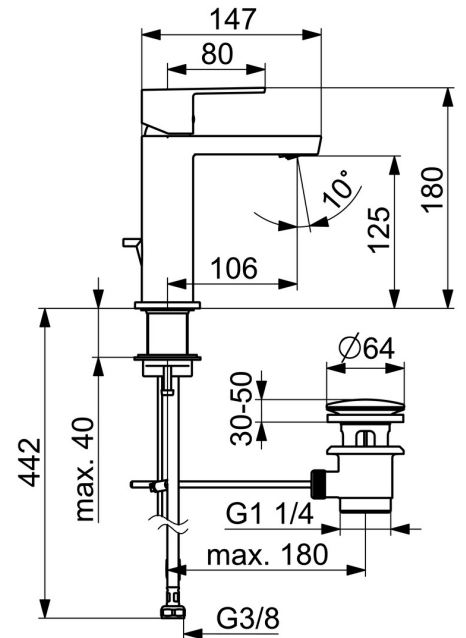

EAN: 4057304015182
static.hansa.com/57182273

The perfect combination of style and function. This washbasin faucet from the Stela design line is the perfect new edgy addition to your bathroom. Its chrome surface treatment adds a touch of elegance to any washbasin. The single-lever, top-operating faucet with hot and cold symbols and fixed spout make it easy to use. The inner body is made of corrosion resistant brass, ensuring durability and longevity. This deck-mounted faucet is perfect for any washbasin installation. Upgrade your bathroom with this timeless elegance for any bathroom design.

- Washbasin
- Single-lever
- Deck mounted
- Chrome
- Fixed spout
- PCA® - constant flow rate regardless of pressure variations, Adjustable flow angle
- Single operating lever/handle, Hot/Cold symbols
- Pop-up waste with draw-rod
- \varnothing 25 mm ceramic cartridge for flow and temperature control
- Flexible inlet pipes
- Inner body made of DZR brass

Technical data

Flow properties

Flow-rate at 3 bar (with flow controller) **4.8 l/min**

Technical properties

Hot water supply **max. +70°C**
 Working pressure **0.5-10 bar**
 Connection size **G3/8**
 Projection **106 mm**
 Backflow prevention (EN1717) **AA**
 Material **Brass**

Regulations

EN standard **EN 817**
 Noise class **I (ISO 3822)**

Approvals and Declarations

ABP **PA-IX 38025/10**
 Declaration of conformity **DoC**

Spare parts

SP57192273

	Name	Code
01	Lever	1006412V
02	Cover plug	59913762
03	Screw, M5x8, SW2.5	59904755
04	Covering cap	59913957
05	Tightening nut, M32x1, SW24	59913958
06	Cartridge, 2.5	59913914
07	Fitting ring for aerator, M24x1, SW17, (2019-)	59914744
08	Aerator, M24x1 HC SSR-STD	59914015
09	Cover flange	1006394V
10	Bottom seal	59914650
11	Fixing set	59913371