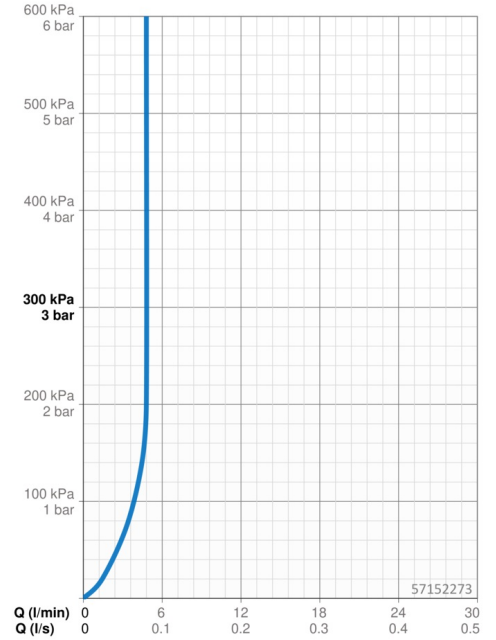

Technical data

Flow properties

Flow-rate at 3 bar (with flow controller) **4.8 l/min**

Technical properties

Hot water supply **max. +70°C**
Working pressure **0.5-10 bar**
Connection size **G3/8**
Projection **134 mm**
Backflow prevention (EN1717) **AA**
Material **Brass**

Regulations

EN standard **EN 817**
Noise class **I (ISO 3822)**

Approvals and Declarations

ABP **PA-IX 38026/10**
Declaration of conformity **DoC**
EPD **S-P-06391**