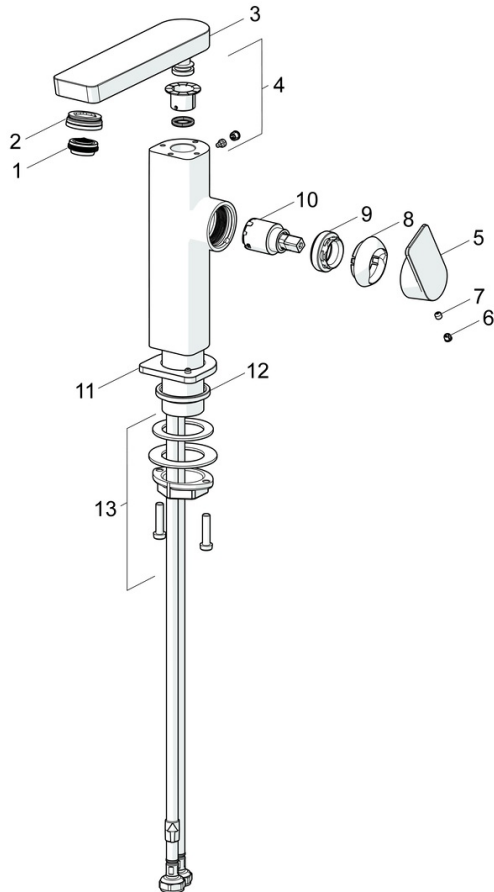

EAN: 4057304015212
static.hansa.com/57152273

The perfect combination of style and function. This washbasin faucet from the Stela design line is the perfect new edgy addition to your bathroom. Its chrome surface treatment adds a touch of elegance to any washbasin. The single-lever, side-operated faucet with hot and cold symbols and fixed spout make it easy to use. The inner body is made of corrosion resistant brass, ensuring durability and longevity. This deck-mounted faucet is perfect for any washbasin installation. Upgrade your bathroom with this timeless elegance for any bathroom design.

- Washbasin
- Single-lever, side operated
- Deck mounted
- Chrome
- Swivel spout
- PCA® - constant flow rate regardless of pressure variations, Adjustable flow angle
- Single operating lever/handle, Hot/Cold symbols
- Pop-up waste with draw-rod
- \varnothing 25 mm ceramic cartridge for flow and temperature control
- Flexible inlet pipes
- Inner body made of DZR brass
- Swivel spout with detent in middle position

Technical data

Flow properties

Flow-rate at 3 bar (with flow controller) **4.8 l/min**

Technical properties

Hot water supply **max. +70°C**
 Working pressure **0.5-10 bar**
 Connection size **G3/8**
 Projection **134 mm**
 Backflow prevention (EN1717) **AA**
 Material **Brass**

Regulations

EN standard **EN 817**
 Noise class **I (ISO 3822)**

Approvals and Declarations

ABP **PA-IX 38026/10**
 Declaration of conformity **DoC**
 EPD **S-P-06391**

Spare parts

SP57142273

	Name	Code
01	Aerator, M24x1 HC SSR-STD	59914015
02	Fitting ring for aerator, M24x1, SW17, (2019-)	59914744
03	Spout, L=154	1006400V
04	Sealing kit	59911884
05	Lever	1000776V
06	Cover plug	59913762
07	Screw, M5x8, SW2.5	59904755
08	Covering cap Discontinued	59914638
09	Tightening nut, M32x1, SW24	59913958
10	Cartridge, 2.5	59913914
11	Cover flange	1006394V
12	Bottom seal	59914650
13	Fixing set	59913371