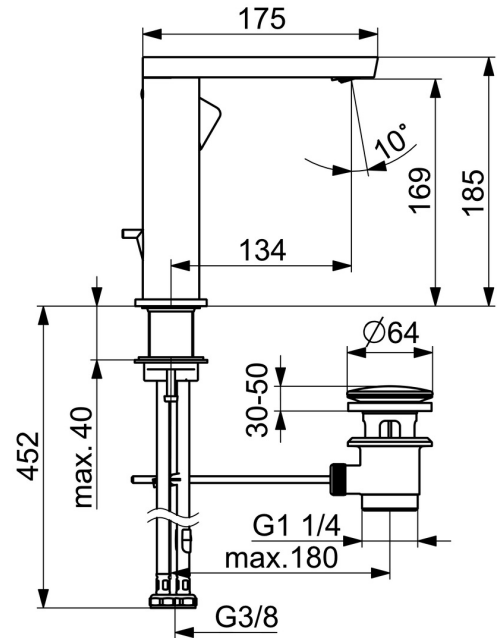

EAN: 4057304015212
static.hansa.com/57152273

The perfect combination of style and function. This washbasin faucet from the Stela design line is the perfect new edgy addition to your bathroom. Its chrome surface treatment adds a touch of elegance to any washbasin. The single-lever, side-operated faucet with hot and cold symbols and fixed spout make it easy to use. The inner body is made of corrosion resistant brass, ensuring durability and longevity. This deck-mounted faucet is perfect for any washbasin installation. Upgrade your bathroom with this timeless elegance for any bathroom design.

- Washbasin
- Single-lever, side operated
- Deck mounted
- Chrome
- Swivel spout
- PCA® - constant flow rate regardless of pressure variations, Adjustable flow angle
- Single operating lever/handle, Hot/Cold symbols
- Pop-up waste with draw-rod
- \varnothing 25 mm ceramic cartridge for flow and temperature control
- Flexible inlet pipes
- Inner body made of DZR brass
- Swivel spout with detent in middle position

Technical data

Flow properties

Flow-rate at 3 bar (with flow controller) **4.8 l/min**

Technical properties

Hot water supply **max. +70°C**
 Working pressure **0.5-10 bar**
 Connection size **G3/8**
 Projection **134 mm**
 Backflow prevention (EN1717) **AA**
 Material **Brass**

Regulations

EN standard **EN 817**
 Noise class **I (ISO 3822)**

Approvals and Declarations

ABP **PA-IX 38026/10**
 Declaration of conformity **DoC**
 EPD **S-P-06391**

Spare parts

SP57142273

	Name	Code
01	Aerator, M24x1 HC SSR-STD	59914015
02	Fitting ring for aerator, M24x1, SW17, (2019-)	59914744
03	Spout, L=154	1006400V
04	Sealing kit	59911884
05	Lever	1000776V
06	Cover plug	59913762
07	Screw, M5x8, SW2.5	59904755
08	Covering cap Discontinued	59914638
09	Tightening nut, M32x1, SW24	59913958
10	Cartridge, 2.5	59913914
11	Cover flange	1006394V
12	Bottom seal	59914650
13	Fixing set	59913371