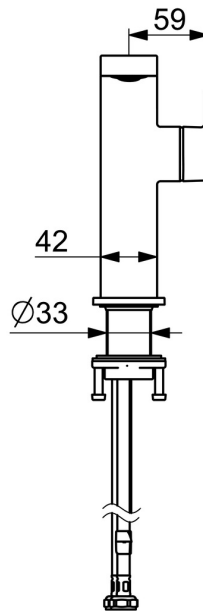

EAN: 4057304015212
static.hansa.com/57152273

The perfect combination of style and function. This washbasin faucet from the Stela design line is the perfect new edgy addition to your bathroom. Its chrome surface treatment adds a touch of elegance to any washbasin. The single-lever, side-operated faucet with hot and cold symbols and fixed spout make it easy to use. The inner body is made of corrosion resistant brass, ensuring durability and longevity. This deck-mounted faucet is perfect for any washbasin installation. Upgrade your bathroom with this timeless elegance for any bathroom design.

- Washbasin
- Single-lever, side operated
- Deck mounted
- Chrome
- Swivel spout
- PCA® - constant flow rate regardless of pressure variations, Adjustable flow angle
- Single operating lever/handle, Hot/Cold symbols
- Pop-up waste with draw-rod
- \varnothing 25 mm ceramic cartridge for flow and temperature control
- Flexible inlet pipes
- Inner body made of DZR brass
- Swivel spout with detent in middle position

Technical data

Flow properties

Flow-rate at 3 bar (with flow controller) **4.8 l/min**

Technical properties

Hot water supply **max. +70°C**
 Working pressure **0.5-10 bar**
 Connection size **G3/8**
 Projection **134 mm**
 Backflow prevention (EN1717) **AA**
 Material **Brass**

Regulations

EN standard **EN 817**
 Noise class **I (ISO 3822)**

Approvals and Declarations

ABP **PA-IX 38026/10**
 Declaration of conformity **DoC**
 EPD **S-P-06391**

Spare parts

SP57142273

	Name	Code
01	Aerator, M24x1 HC SSR-STD	59914015
02	Fitting ring for aerator, M24x1, SW17, (2019-)	59914744
03	Spout, L=154	1006400V
04	Sealing kit	59911884
05	Lever	1000776V
06	Cover plug	59913762
07	Screw, M5x8, SW2.5	59904755
08	Covering cap Discontinued	59914638
09	Tightening nut, M32x1, SW24	59913958
10	Cartridge, 2.5	59913914
11	Cover flange	1006394V
12	Bottom seal	59914650
13	Fixing set	59913371