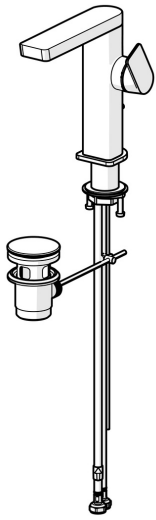

EAN: 4057304015212
static.hansa.com/57152273

The perfect combination of style and function. This washbasin faucet from the Stela design line is the perfect new edgy addition to your bathroom. Its chrome surface treatment adds a touch of elegance to any washbasin. The single-lever, side-operated faucet with hot and cold symbols and fixed spout make it easy to use. The inner body is made of corrosion resistant brass, ensuring durability and longevity. This deck-mounted faucet is perfect for any washbasin installation. Upgrade your bathroom with this timeless elegance for any bathroom design.

- Washbasin
- Single-lever, side operated
- Deck mounted
- Chrome
- Swivel spout
- PCA® - constant flow rate regardless of pressure variations, Adjustable flow angle
- Single operating lever/handle, Hot/Cold symbols
- Pop-up waste with draw-rod
- \varnothing 25 mm ceramic cartridge for flow and temperature control
- Flexible inlet pipes
- Inner body made of DZR brass
- Swivel spout with detent in middle position

Technical data

Flow properties

Flow-rate at 3 bar (with flow controller) **4.8 l/min**

Technical properties

Hot water supply **max. +70°C**
 Working pressure **0.5-10 bar**
 Connection size **G3/8**
 Projection **134 mm**
 Backflow prevention (EN1717) **AA**
 Material **Brass**

Regulations

EN standard **EN 817**
 Noise class **I (ISO 3822)**

Approvals and Declarations

ABP **PA-IX 38026/10**
 Declaration of conformity **DoC**
 EPD **S-P-06391**

Spare parts

SP57142273

	Name	Code
01	Aerator, M24x1 HC SSR-STD	59914015
02	Fitting ring for aerator, M24x1, SW17, (2019-)	59914744
03	Spout, L=154	1006400V
04	Sealing kit	59911884
05	Lever	1000776V
06	Cover plug	59913762
07	Screw, M5x8, SW2.5	59904755
08	Covering cap Discontinued	59914638
09	Tightening nut, M32x1, SW24	59913958
10	Cartridge, 2.5	59913914
11	Cover flange	1006394V
12	Bottom seal	59914650
13	Fixing set	59913371