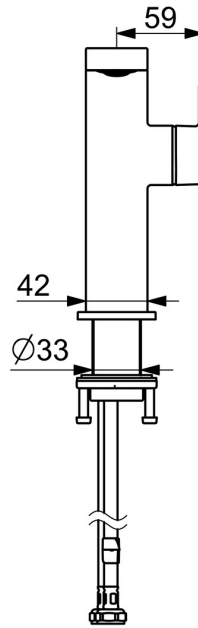

EAN: 4057304015229
static.hansa.com/57142273

The perfect combination of style and function.

This washbasin faucet from the Stela design line is the perfect new edgy addition to your bathroom. Its chrome surface treatment adds a touch of elegance to any washbasin. The single-lever, side operated faucet with hot and cold symbols and fixed spout make it easy to use. The inner body is made of corrosion resistant brass, ensuring durability and longevity. This deck-mounted faucet is perfect for any washbasin installation.

Upgrade your bathroom with this timeless elegance for any bathroom design.

- Washbasin
- Single-lever, side operated
- Deck mounted
- Chrome
- Swivel spout
- PCA® - constant flow rate regardless of pressure variations, Adjustable flow angle
- Single operating lever/handle, Hot/Cold symbols
- \varnothing 25 mm ceramic cartridge for flow and temperature control
- Flexible inlet pipes
- Inner body made of DZR brass
- Without pop-up waste
- Swivel spout with detent in middle position

Technical data

Flow properties

Flow-rate at 3 bar (with flow controller) **4.8 l/min**

Technical properties

Hot water supply **max. +70°C**
 Working pressure **0.5-10 bar**
 Connection size **G3/8**
 Projection **134 mm**
 Backflow prevention (EN1717) **AA**
 Material **Brass**

Regulations

EN standard **EN 817**
 Noise class **I (ISO 3822)**

Approvals and Declarations

ABP **PA-IX 38026/10**
 Declaration of conformity **DoC**

Spare parts

SP57142273

	Name	Code
01	Aerator, M24x1 HC SSR-STD	59914015
02	Fitting ring for aerator, M24x1, SW17, (2019-)	59914744
03	Spout, L=154	1006400V
04	Sealing kit	59911884
05	Lever	1000776V
06	Cover plug	59913762
07	Screw, M5x8, SW2.5	59904755
08	Covering cap Discontinued	59914638
09	Tightening nut, M32x1, SW24	59913958
10	Cartridge, 2.5	59913914
11	Cover flange	1006394V
12	Bottom seal	59914650
13	Fixing set	59913371