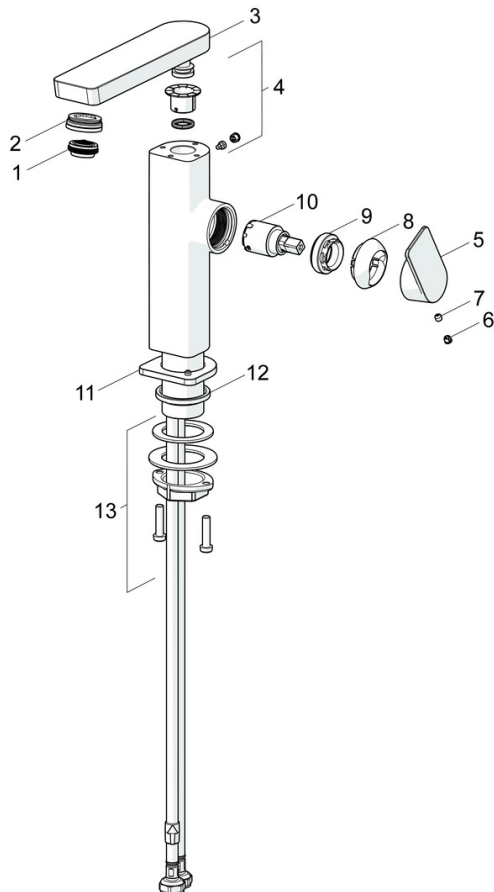

EAN: 4057304015229
static.hansa.com/57142273

The perfect combination of style and function.

This washbasin faucet from the Stela design line is the perfect new edgy addition to your bathroom. Its chrome surface treatment adds a touch of elegance to any washbasin. The single-lever, side operated faucet with hot and cold symbols and fixed spout make it easy to use. The inner body is made of corrosion resistant brass, ensuring durability and longevity. This deck-mounted faucet is perfect for any washbasin installation.

Upgrade your bathroom with this timeless elegance for any bathroom design.

- Washbasin
- Single-lever, side operated
- Deck mounted
- Chrome
- Swivel spout
- PCA® - constant flow rate regardless of pressure variations, Adjustable flow angle
- Single operating lever/handle, Hot/Cold symbols
- \varnothing 25 mm ceramic cartridge for flow and temperature control
- Flexible inlet pipes
- Inner body made of DZR brass
- Without pop-up waste
- Swivel spout with detent in middle position

Technical data

Flow properties

Flow-rate at 3 bar (with flow controller) **4.8 l/min**

Technical properties

Hot water supply **max. +70°C**
 Working pressure **0.5-10 bar**
 Connection size **G3/8**
 Projection **134 mm**
 Backflow prevention (EN1717) **AA**
 Material **Brass**

Regulations

EN standard **EN 817**
 Noise class **I (ISO 3822)**

Approvals and Declarations

ABP **PA-IX 38026/10**
 Declaration of conformity **DoC**

Spare parts

SP57142273

	Name	Code
01	Aerator, M24x1 HC SSR-STD	59914015
02	Fitting ring for aerator, M24x1, SW17, (2019-)	59914744
03	Spout, L=154	1006400V
04	Sealing kit	59911884
05	Lever	1000776V
06	Cover plug	59913762
07	Screw, M5x8, SW2.5	59904755
08	Covering cap Discontinued	59914638
09	Tightening nut, M32x1, SW24	59913958
10	Cartridge, 2.5	59913914
11	Cover flange	1006394V
12	Bottom seal	59914650
13	Fixing set	59913371