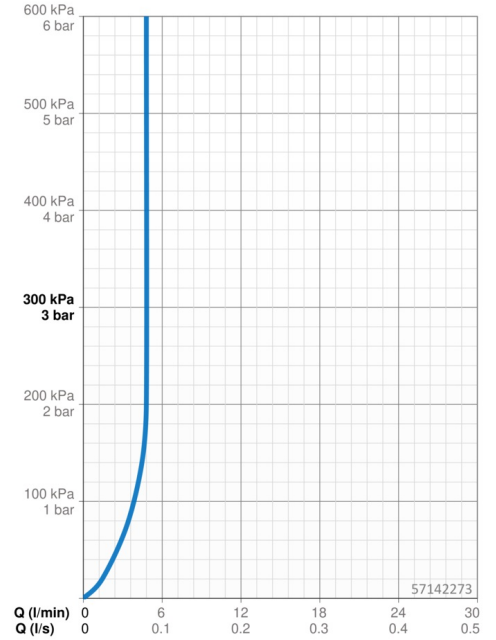

Technical data

Flow properties

Flow-rate at 3 bar (with flow controller) **4.8 l/min**

Technical properties

Hot water supply **max. +70°C**
Working pressure **0.5-10 bar**
Connection size **G3/8**
Projection **134 mm**
Backflow prevention (EN1717) **AA**
Material **Brass**

Regulations

EN standard **EN 817**
Noise class **I (ISO 3822)**

Approvals and Declarations

ABP **PA-IX 38026/10**
Declaration of conformity **DoC**