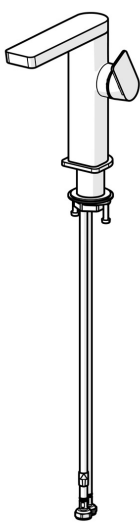

EAN: 4057304015229
static.hansa.com/57142273

The perfect combination of style and function.

This washbasin faucet from the Stela design line is the perfect new edgy addition to your bathroom. Its chrome surface treatment adds a touch of elegance to any washbasin. The single-lever, side operated faucet with hot and cold symbols and fixed spout make it easy to use. The inner body is made of corrosion resistant brass, ensuring durability and longevity. This deck-mounted faucet is perfect for any washbasin installation.

Upgrade your bathroom with this timeless elegance for any bathroom design.

- Washbasin
- Single-lever, side operated
- Deck mounted
- Chrome
- Swivel spout
- PCA® - constant flow rate regardless of pressure variations, Adjustable flow angle
- Single operating lever/handle, Hot/Cold symbols
- \varnothing 25 mm ceramic cartridge for flow and temperature control
- Flexible inlet pipes
- Inner body made of DZR brass
- Without pop-up waste
- Swivel spout with detent in middle position

Technical data

Flow properties

Flow-rate at 3 bar (with flow controller) **4.8 l/min**

Technical properties

Hot water supply **max. +70°C**
 Working pressure **0.5-10 bar**
 Connection size **G3/8**
 Projection **134 mm**
 Backflow prevention (EN1717) **AA**
 Material **Brass**

Regulations

EN standard **EN 817**
 Noise class **I (ISO 3822)**

Approvals and Declarations

ABP **PA-IX 38026/10**
 Declaration of conformity **DoC**

Spare parts

SP57142273

	Name	Code
01	Aerator, M24x1 HC SSR-STD	59914015
02	Fitting ring for aerator, M24x1, SW17, (2019-)	59914744
03	Spout, L=154	1006400V
04	Sealing kit	59911884
05	Lever	1000776V
06	Cover plug	59913762
07	Screw, M5x8, SW2.5	59904755
08	Covering cap Discontinued	59914638
09	Tightening nut, M32x1, SW24	59913958
10	Cartridge, 2.5	59913914
11	Cover flange	1006394V
12	Bottom seal	59914650
13	Fixing set	59913371