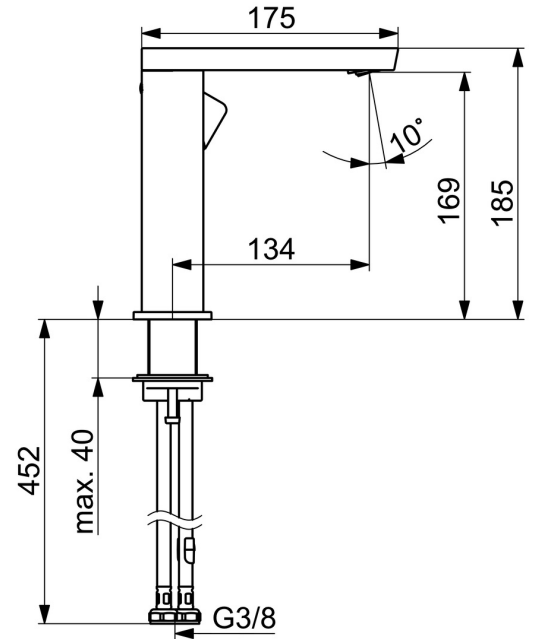

EAN: 4057304015229
static.hansa.com/57142273

The perfect combination of style and function.

This washbasin faucet from the Stela design line is the perfect new edgy addition to your bathroom. Its chrome surface treatment adds a touch of elegance to any washbasin. The single-lever, side operated faucet with hot and cold symbols and fixed spout make it easy to use. The inner body is made of corrosion resistant brass, ensuring durability and longevity. This deck-mounted faucet is perfect for any washbasin installation.

Upgrade your bathroom with this timeless elegance for any bathroom design.

- Washbasin
- Single-lever, side operated
- Deck mounted
- Chrome
- Swivel spout
- PCA® - constant flow rate regardless of pressure variations, Adjustable flow angle
- Single operating lever/handle, Hot/Cold symbols
- \varnothing 25 mm ceramic cartridge for flow and temperature control
- Flexible inlet pipes
- Inner body made of DZR brass
- Without pop-up waste
- Swivel spout with detent in middle position

Technical data

Flow properties

Flow-rate at 3 bar (with flow controller) **4.8 l/min**

Technical properties

Hot water supply **max. +70°C**
 Working pressure **0.5-10 bar**
 Connection size **G3/8**
 Projection **134 mm**
 Backflow prevention (EN1717) **AA**
 Material **Brass**

Regulations

EN standard **EN 817**
 Noise class **I (ISO 3822)**

Approvals and Declarations

ABP **PA-IX 38026/10**
 Declaration of conformity **DoC**

Spare parts

SP57142273

	Name	Code
01	Aerator, M24x1 HC SSR-STD	59914015
02	Fitting ring for aerator, M24x1, SW17, (2019-)	59914744
03	Spout, L=154	1006400V
04	Sealing kit	59911884
05	Lever	1000776V
06	Cover plug	59913762
07	Screw, M5x8, SW2.5	59904755
08	Covering cap Discontinued	59914638
09	Tightening nut, M32x1, SW24	59913958
10	Cartridge, 2.5	59913914
11	Cover flange	1006394V
12	Bottom seal	59914650
13	Fixing set	59913371