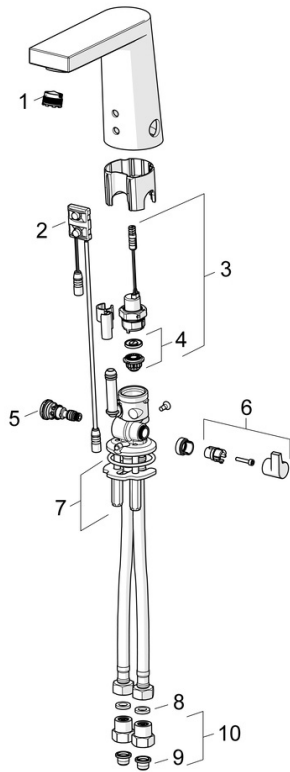

EAN: 4057304014062
static.hansa.com/57122209

- Washbasin
- Public & Semi-public
- Touchless, Bluetooth®, Plug transformer
- Deck mounted
- Chrome
- Fixed spout, Casted construction
- Standard aerator
- Temperature control handle
- Push pop-up waste without draw-rod
- Adjustable hot water stop (included, retrofittable)
- Litter filter(s), Mixing valve for manual temperature control, Non-return valve(s)
- Autofocus infrared sensor, Solenoid valve, Power supply
- Flexible inlet pipes
- Software settings adjustable via App

Technical data

Flow properties

Flow-rate at 3 bar (with flow controller) **5.4 l/min**

Technical properties

DN-size (nominal dimension) **DN15**
 Hot water supply **max. +70°C**
 Working pressure **0.5-10 bar**
 Connection size **G3/8**
 Projection **126 mm**
 Backflow prevention (EN1717) **AA**
 Material **Brass**

Approvals and Declarations

DVGW **CW-6514CR0161**
 Declaration of conformity **RED**

Spare parts

SP57122201

	Name	Code
01	Aerator, M18.5x1, Tj	59913366
02	Sensor, 12 V Discontinued	59914098
02	Sensor, 6/9/12 V, Bluetooth	59914567
03	Solenoid valve, 6 V	59914091
04	Membrane for solenoid valve	1006500V
04	Membrane support ring Discontinued	59914090
05	Temperature regulator	59914193
06	Temperature control handle	59914189
07	Fixing plates with nuts	59914132
08	Gasket, 8x14.3x2	59914087
09	Litter filters	59914085
10	One-way valve with litter screen	59914086