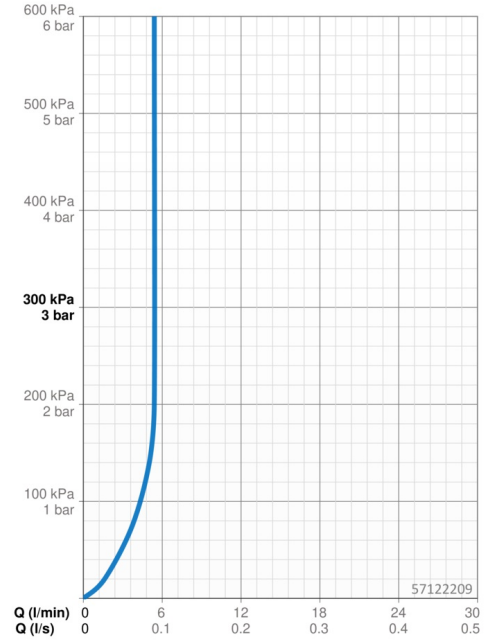

Technical data

Flow properties

Flow-rate at 3 bar (with flow controller) **5.4 l/min**

Technical properties

DN-size (nominal dimension) **DN15**
Hot water supply **max. +70°C**
Working pressure **0.5-10 bar**
Connection size **G3/8**
Projection **126 mm**
Backflow prevention (EN1717) **AA**
Material **Brass**

Software settings

Afterflow period **3 s (1-20 s)**
Automatic flush **off (off/1-120 h)**
Automatic flush period **30 s (1-1800 s)**
Max. flow period **2 min (1 - 1800 s)**

Electronic properties

Electrical Connection **9 / 12 V**
Bluetooth version **4.x (D034445)**

Regulations

EU Directives **C € Radio Equipment Directive 2014/53/EU , Low Voltage Directive 2014/35/EU , EMC Directive 2014/30/EU , RoHS Directive 2011/65/EU**
EN standard **EN 15091, ETSI EN 301 489-1 V1.9.2 , ETSI EN 300 328 v2.2.2 , EN 61000-6-1:2007 , EN 61000-6-3:2007+A1:2011+AC:2012 , EN 60335-1:2012+A11+A13+A1+A14+A2+A15:2021, Part 19.11.4**
Protection class **IP 55**

Approvals and Declarations

DVGW **CW-6514CR0161**
Declaration of conformity **RED**