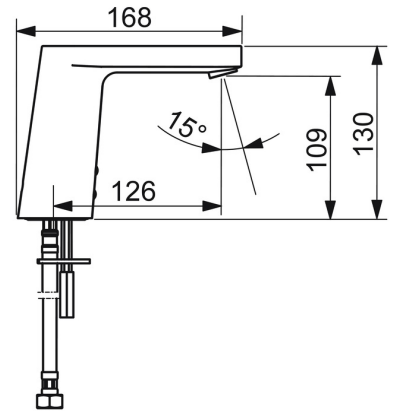

EAN: 4057304014062
static.hansa.com/57122209

- Washbasin
- Public & Semi-public
- Touchless, Bluetooth®, Plug transformer
- Deck mounted
- Chrome
- Fixed spout, Casted construction
- Standard aerator
- Temperature control handle
- Push pop-up waste without draw-rod
- Adjustable hot water stop (included, retrofittable)
- Litter filter(s), Mixing valve for manual temperature control, Non-return valve(s)
- Autofocus infrared sensor, Solenoid valve, Power supply
- Flexible inlet pipes
- Software settings adjustable via App

Technical data

Flow properties

Flow-rate at 3 bar (with flow controller) **5.4 l/min**

Technical properties

DN-size (nominal dimension) **DN15**
 Hot water supply **max. +70°C**
 Working pressure **0.5-10 bar**
 Connection size **G3/8**
 Projection **126 mm**
 Backflow prevention (EN1717) **AA**
 Material **Brass**

Approvals and Declarations

DVGW **CW-6514CR0161**
 Declaration of conformity **RED**

Spare parts

SP57122201

	Name	Code
01	Aerator, M18.5x1, Tj	59913366
02	Sensor, 12 V Discontinued	59914098
02	Sensor, 6/9/12 V, Bluetooth	59914567
03	Solenoid valve, 6 V	59914091
04	Membrane for solenoid valve	1006500V
04	Membrane support ring Discontinued	59914090
05	Temperature regulator	59914193
06	Temperature control handle	59914189
07	Fixing plates with nuts	59914132
08	Gasket, 8x14.3x2	59914087
09	Litter filters	59914085
10	One-way valve with litter screen	59914086