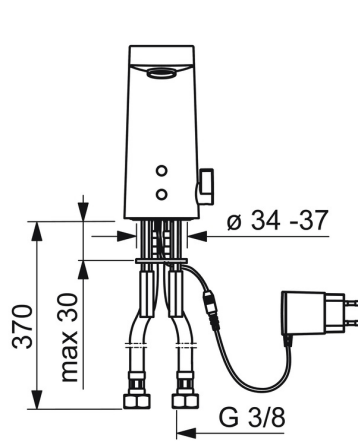

EAN: 4057304014062
static.hansa.com/57122209

- Washbasin
- Public & Semi-public
- Touchless, Bluetooth®, Plug transformer
- Deck mounted
- Chrome
- Fixed spout, Casted construction
- Standard aerator
- Temperature control handle
- Push pop-up waste without draw-rod
- Adjustable hot water stop (included, retrofittable)
- Litter filter(s), Mixing valve for manual temperature control, Non-return valve(s)
- Autofocus infrared sensor, Solenoid valve, Power supply
- Flexible inlet pipes
- Software settings adjustable via App

Technical data

Flow properties

Flow-rate at 3 bar (with flow controller) **5.4 l/min**

Technical properties

DN-size (nominal dimension) **DN15**
 Hot water supply **max. +70°C**
 Working pressure **0.5-10 bar**
 Connection size **G3/8**
 Projection **126 mm**
 Backflow prevention (EN1717) **AA**
 Material **Brass**

Approvals and Declarations

DVGW **CW-6514CR0161**
 Declaration of conformity **RED**

Spare parts

SP57122201

	Name	Code
01	Aerator, M18.5x1, Tj	59913366
02	Sensor, 12 V Discontinued	59914098
02	Sensor, 6/9/12 V, Bluetooth	59914567
03	Solenoid valve, 6 V	59914091
04	Membrane for solenoid valve	1006500V
04	Membrane support ring Discontinued	59914090
05	Temperature regulator	59914193
06	Temperature control handle	59914189
07	Fixing plates with nuts	59914132
08	Gasket, 8x14.3x2	59914087
09	Litter filters	59914085
10	One-way valve with litter screen	59914086