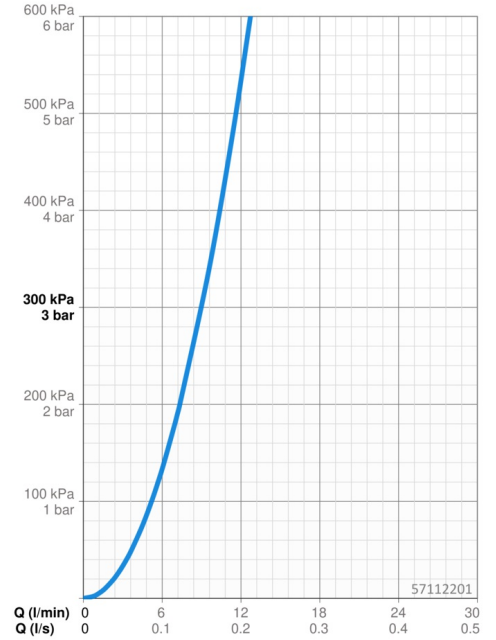

Technical data

Flow properties

Flow-rate at 3 bar **9.0 l/min**

Technical properties

DN-size (nominal dimension) **DN15**
Hot water supply **max. +70°C**
Working pressure **1-10 bar**
Backflow prevention (EN1717) **EB**
Material **Brass**

Regulations

EN standard **EN 817**
Noise class **I (ISO 3822)**