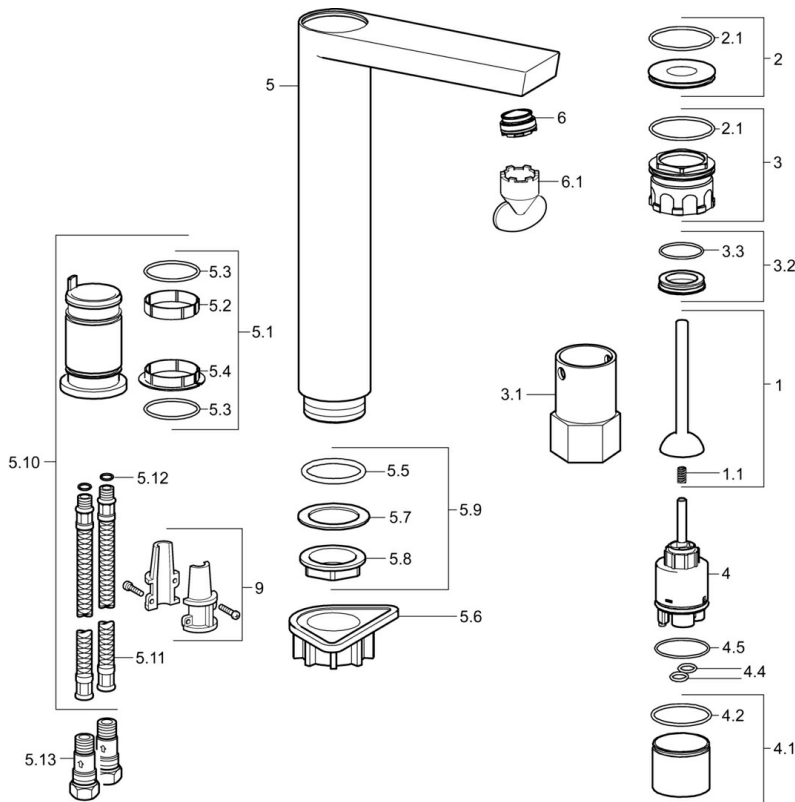

EAN: 4015474163010
static.hansa.com/57112201

- Kitchen
- Single-lever
- Deck mounted
- Chrome
- Standard aerator
- Single operating lever/handle, Hot/Cold symbols
- Non-return valve(s)
- Flexible inlet pipes

Technical data

Flow properties

Flow-rate at 3 bar **9.0 l/min**

Technical properties

DN-size (nominal dimension) **DN15**
 Hot water supply **max. +70°C**
 Working pressure **1-10 bar**
 Backflow prevention (EN1717) **EB**
 Material **Brass**

Regulations

EN standard **EN 817**
 Noise class **I (ISO 3822)**

Spare parts

SP57112201

	Name	Code
1	Lever	59913090
1.1	Spring clip	59913091
2	Decorative ring	59913088
2.1	O-ring, d 40x2	59911507
3	Fixing screw, M44x1 AF34	59913089
3.1	Socket wrench, SW34	59913092
3.2	Spacer ring	59913096
4	Cartridge, 3.5 Joystick	59913051
4.1	Spacer sleeve	59913093
4.4	O-ring, d 10.10x1.60 Discontinued	59905072
4.5	O-ring, d 28.24x2.62 Discontinued	59912590
5.1	Sealing kit Discontinued	59913251
5.3	O-ring, 34x2	59912533
5.6	Supporting plate	59910008
5.9	Fixing set Discontinued	59913250
5.10	Hose Discontinued	59913253
5.11	Hose, M10x1M14x1, L=800	59913252
5.12	O-ring, d 7.65x1.78	59902337
5.13	Non-return valve, G3/8	59913254
6	Aerator, M24x1 A Discontinued	59913255
6.1	Key for aerator, M24x1	59913134
9	Retainer	59906600
N.I.	Fixing set	59913479