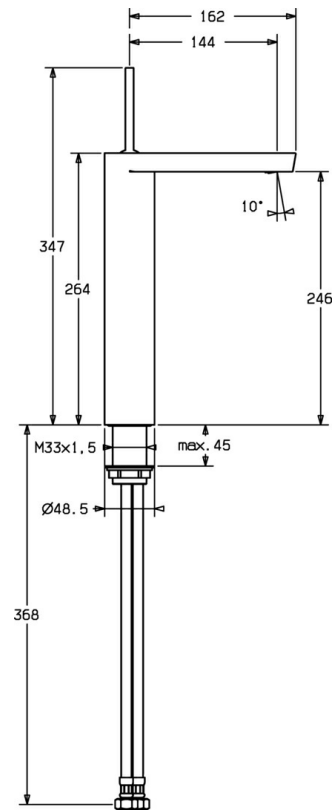

EAN: 4015474163010
static.hansa.com/57112201

- Kitchen
- Single-lever
- Deck mounted
- Chrome
- Standard aerator
- Single operating lever/handle, Hot/Cold symbols
- Non-return valve(s)
- Flexible inlet pipes

Technical data

Flow properties

Flow-rate at 3 bar **9.0 l/min**

Technical properties

DN-size (nominal dimension) **DN15**
 Hot water supply **max. +70°C**
 Working pressure **1-10 bar**
 Backflow prevention (EN1717) **EB**
 Material **Brass**

Regulations

EN standard **EN 817**
 Noise class **I (ISO 3822)**

Spare parts

SP57112201

	Name	Code
1	Lever	59913090
1.1	Spring clip	59913091
2	Decorative ring	59913088
2.1	O-ring, d 40x2	59911507
3	Fixing screw, M44x1 AF34	59913089
3.1	Socket wrench, SW34	59913092
3.2	Spacer ring	59913096
4	Cartridge, 3.5 Joystick	59913051
4.1	Spacer sleeve	59913093
4.4	O-ring, d 10.10x1.60 Discontinued	59905072
4.5	O-ring, d 28.24x2.62 Discontinued	59912590
5.1	Sealing kit Discontinued	59913251
5.3	O-ring, 34x2	59912533
5.6	Supporting plate	59910008
5.9	Fixing set Discontinued	59913250
5.10	Hose Discontinued	59913253
5.11	Hose, M10x1M14x1, L=800	59913252
5.12	O-ring, d 7.65x1.78	59902337
5.13	Non-return valve, G3/8	59913254
6	Aerator, M24x1 A Discontinued	59913255
6.1	Key for aerator, M24x1	59913134
9	Retainer	59906600
N.I.	Fixing set	59913479