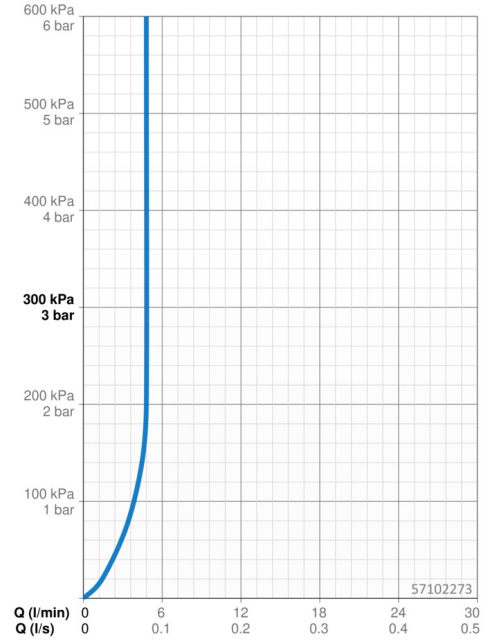

Technical data

Flow properties

Flow-rate at 3 bar (with flow controller) **4.8 l/min**

Technical properties

Hot water supply **max. +70°C**
Working pressure **0.5-10 bar**
Connection size **G3/8**
Projection **200 mm**
Backflow prevention (EN1717) **AA**
Material **Brass**

Regulations

EN standard **EN 817**
Noise class **I (ISO 3822)**

Approvals and Declarations

ABP **PA-IX 38025/10**
Declaration of conformity **DoC**
EPD **S-P-06391**