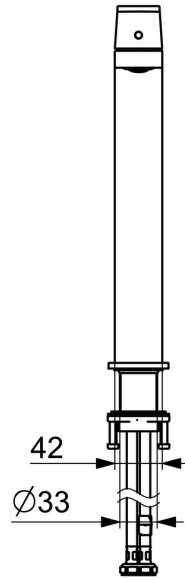

EAN: 4057304015205
static.hansa.com/57102273

Introducing this high washbasin faucet from the Stela design line as the perfect new edgy addition to your bathroom. Its chrome surface treatment adds a touch of elegance to any washbasin. The single-operating lever with hot and cold symbols and fixed spout make it easy to use. The inner body is made of corrosion resistant brass, ensuring durability and longevity. This deck-mounted faucet is perfect for any washbasin installation. Upgrade your bathroom with this timeless elegance for any bathroom design.

- Washbasin
- Single-lever
- Deck mounted
- Chrome
- Fixed spout
- PCA® - constant flow rate regardless of pressure variations, Adjustable flow angle
- Single operating lever/handle, Hot/Cold symbols
- \varnothing 25 mm ceramic cartridge for flow and temperature control
- Flexible inlet pipes
- Inner body made of DZR brass
- Without pop-up waste

Technical data

Flow properties

Flow-rate at 3 bar (with flow controller) **4.8 l/min**

Technical properties

Hot water supply **max. +70°C**
 Working pressure **0.5-10 bar**
 Connection size **G3/8**
 Projection **200 mm**
 Backflow prevention (EN1717) **AA**
 Material **Brass**

Regulations

EN standard **EN 817**
 Noise class **I (ISO 3822)**

Approvals and Declarations

ABP **PA-IX 38025/10**
 Declaration of conformity **DoC**
 EPD **S-P-06391**

Spare parts

SP57102273

	Name	Code
1	Lever	1006412V
2	Cover plug	59913762
3	Screw, M5x8, SW2.5	59904755
4	Covering cap	59913957
5	Tightening nut, M32x1, SW24	59913958
6	Cartridge, 2.5	59913914
7	Fitting ring for aerator, M24x1, SW17, (2019-)	59914744
8	Aerator, M24x1 HC SSR-STD	59914015
9	Cover flange	1006394V
10	Bottom seal	59914650
11	Fixing set	59913371