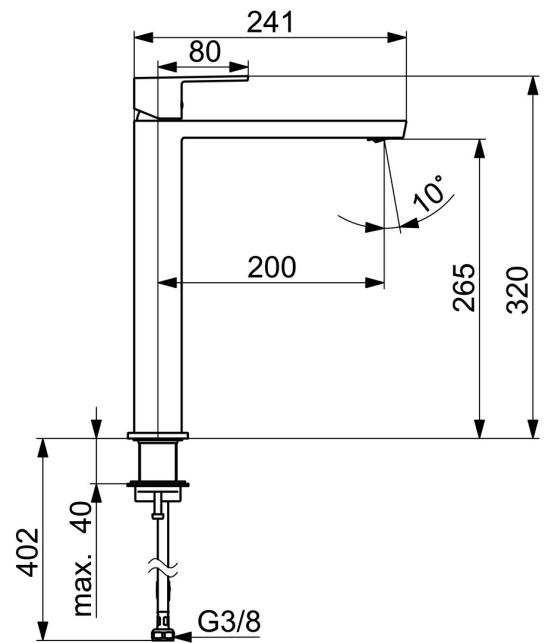

EAN: 4057304015205
static.hansa.com/57102273

Introducing this high washbasin faucet from the Stela design line as the perfect new edgy addition to your bathroom. Its chrome surface treatment adds a touch of elegance to any washbasin. The single-operating lever with hot and cold symbols and fixed spout make it easy to use. The inner body is made of corrosion resistant brass, ensuring durability and longevity. This deck-mounted faucet is perfect for any washbasin installation. Upgrade your bathroom with this timeless elegance for any bathroom design.

- Washbasin
- Single-lever
- Deck mounted
- Chrome
- Fixed spout
- PCA® - constant flow rate regardless of pressure variations, Adjustable flow angle
- Single operating lever/handle, Hot/Cold symbols
- \varnothing 25 mm ceramic cartridge for flow and temperature control
- Flexible inlet pipes
- Inner body made of DZR brass
- Without pop-up waste

Technical data

Flow properties

Flow-rate at 3 bar (with flow controller) **4.8 l/min**

Technical properties

Hot water supply **max. +70°C**
 Working pressure **0.5-10 bar**
 Connection size **G3/8**
 Projection **200 mm**
 Backflow prevention (EN1717) **AA**
 Material **Brass**

Regulations

EN standard **EN 817**
 Noise class **I (ISO 3822)**

Approvals and Declarations

ABP **PA-IX 38025/10**
 Declaration of conformity **DoC**
 EPD **S-P-06391**

Spare parts

SP57102273

	Name	Code
1	Lever	1006412V
2	Cover plug	59913762
3	Screw, M5x8, SW2.5	59904755
4	Covering cap	59913957
5	Tightening nut, M32x1, SW24	59913958
6	Cartridge, 2.5	59913914
7	Fitting ring for aerator, M24x1, SW17, (2019-)	59914744
8	Aerator, M24x1 HC SSR-STD	59914015
9	Cover flange	1006394V
10	Bottom seal	59914650
11	Fixing set	59913371