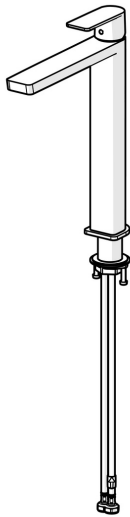

EAN: 4057304015205
static.hansa.com/57102273

Introducing this high washbasin faucet from the Stela design line as the perfect new edgy addition to your bathroom. Its chrome surface treatment adds a touch of elegance to any washbasin. The single-operating lever with hot and cold symbols and fixed spout make it easy to use. The inner body is made of corrosion resistant brass, ensuring durability and longevity. This deck-mounted faucet is perfect for any washbasin installation. Upgrade your bathroom with this timeless elegance for any bathroom design.

- Washbasin
- Single-lever
- Deck mounted
- Chrome
- Fixed spout
- PCA® - constant flow rate regardless of pressure variations, Adjustable flow angle
- Single operating lever/handle, Hot/Cold symbols
- \varnothing 25 mm ceramic cartridge for flow and temperature control
- Flexible inlet pipes
- Inner body made of DZR brass
- Without pop-up waste

Technical data

Flow properties

Flow-rate at 3 bar (with flow controller) **4.8 l/min**

Technical properties

Hot water supply **max. +70°C**
 Working pressure **0.5-10 bar**
 Connection size **G3/8**
 Projection **200 mm**
 Backflow prevention (EN1717) **AA**
 Material **Brass**

Regulations

EN standard **EN 817**
 Noise class **I (ISO 3822)**

Approvals and Declarations

ABP **PA-IX 38025/10**
 Declaration of conformity **DoC**
 EPD **S-P-06391**

Spare parts

SP57102273

	Name	Code
1	Lever	1006412V
2	Cover plug	59913762
3	Screw, M5x8, SW2.5	59904755
4	Covering cap	59913957
5	Tightening nut, M32x1, SW24	59913958
6	Cartridge, 2.5	59913914
7	Fitting ring for aerator, M24x1, SW17, (2019-)	59914744
8	Aerator, M24x1 HC SSR-STD	59914015
9	Cover flange	1006394V
10	Bottom seal	59914650
11	Fixing set	59913371