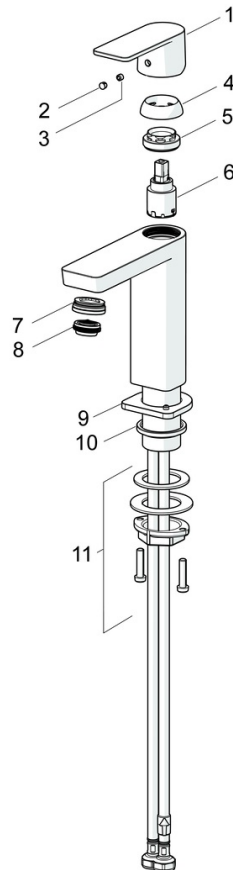

EAN: 4057304015205
static.hansa.com/57102273

Introducing this high washbasin faucet from the Stela design line as the perfect new edgy addition to your bathroom. Its chrome surface treatment adds a touch of elegance to any washbasin. The single-operating lever with hot and cold symbols and fixed spout make it easy to use. The inner body is made of corrosion resistant brass, ensuring durability and longevity. This deck-mounted faucet is perfect for any washbasin installation. Upgrade your bathroom with this timeless elegance for any bathroom design.

- Washbasin
- Single-lever
- Deck mounted
- Chrome
- Fixed spout
- PCA® - constant flow rate regardless of pressure variations, Adjustable flow angle
- Single operating lever/handle, Hot/Cold symbols
- \varnothing 25 mm ceramic cartridge for flow and temperature control
- Flexible inlet pipes
- Inner body made of DZR brass
- Without pop-up waste

Technical data

Flow properties

Flow-rate at 3 bar (with flow controller) **4.8 l/min**

Technical properties

Hot water supply **max. +70°C**
 Working pressure **0.5-10 bar**
 Connection size **G3/8**
 Projection **200 mm**
 Backflow prevention (EN1717) **AA**
 Material **Brass**

Regulations

EN standard **EN 817**
 Noise class **I (ISO 3822)**

Approvals and Declarations

ABP **PA-IX 38025/10**
 Declaration of conformity **DoC**
 EPD **S-P-06391**

Spare parts

SP57102273

	Name	Code
1	Lever	1006412V
2	Cover plug	59913762
3	Screw, M5x8, SW2.5	59904755
4	Covering cap	59913957
5	Tightening nut, M32x1, SW24	59913958
6	Cartridge, 2.5	59913914
7	Fitting ring for aerator, M24x1, SW17, (2019-)	59914744
8	Aerator, M24x1 HC SSR-STD	59914015
9	Cover flange	1006394V
10	Bottom seal	59914650
11	Fixing set	59913371