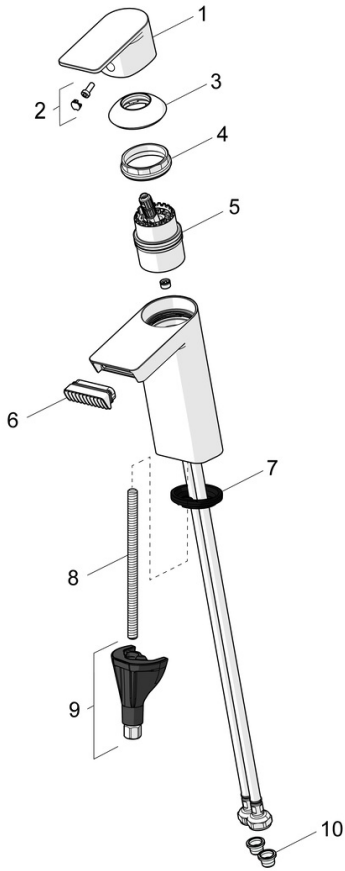

- Washbasin
- Single-lever
- Deck mounted
- Chrome
- Fixed spout
- Laminar stream
- Single operating lever/handle, Hot/Cold symbols
- Pop-up waste with draw-rod
- $\varnothing$  40 mm ceramic cartridge for flow and temperature control
- Flexible inlet pipes
- Inner body made of DZR brass, 3S-installation system for safe and simple mounting
- diamond structured water flow

### Technical properties

DN-size (nominal dimension) **DN15**  
 Hot water supply **max. +70°C**  
 Working pressure **0.5-10 bar**  
 Connection size **G3/8**  
 Projection **113 mm**  
 Backflow prevention (EN1717) **AA**  
 Material **Brass**

## Spare parts

### SP57082273

	Name	Code
01	Lever	1009774V
02	Symbol plug	59914573
03	Covering cap	59914649
04	Tightening nut, M42x1.5, SW 38	59914128
05	Cartridge	59914665
06	Aerator	1006714V
07	Bottom seal	59914591
08	Fixing screw, M8x1, L=130	59914474
09	Fixing set	59914475
10	Litter filter	59911684