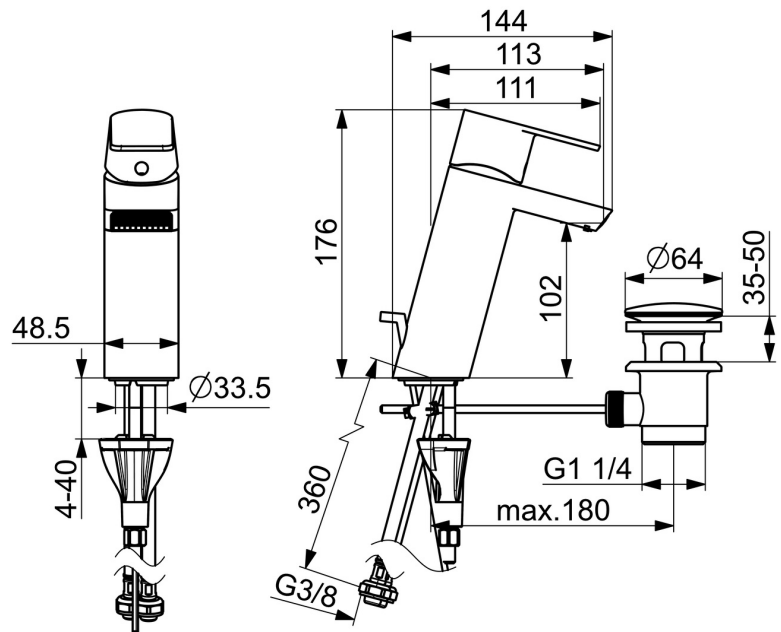

EAN: 4057304015175  
[static.hansa.com/57092273](http://static.hansa.com/57092273)

Beauty that flows from within – experience the diamond waterfall effect.

Introducing this bathroom faucets that features a unique diamond waterfall effect. The laminar stream aerator is real eye catcher that brings a touch of nature to your bathroom. The single-lever, top-operating faucet with hot and cold symbols and fixed spout make it easy to use. The inner body is made of corrosion resistant brass, ensuring durability and longevity. This deck-mounted faucet is perfect for any washbasin installation. Upgrade your bathroom with this timeless elegance for any bathroom design.

- Washbasin
- Single-lever
- Deck mounted
- Chrome
- Fixed spout
- Laminar stream
- Single operating lever/handle, Hot/Cold symbols
- Pop-up waste with draw-rod
- $\varnothing$  40 mm ceramic cartridge for flow and temperature control
- Flexible inlet pipes
- Inner body made of DZR brass, 3S-installation system for safe and simple mounting
- diamond structured water flow

### Technical properties

DN-size (nominal dimension) **DN15**  
 Hot water supply **max. +70°C**  
 Working pressure **0.5-10 bar**  
 Connection size **G3/8**  
 Projection **113 mm**  
 Backflow prevention (EN1717) **AA**  
 Material **Brass**

### SP57082273

	Name	Code
01	Lever	1009774V
02	Symbol plug	59914573
03	Covering cap	59914649
04	Tightening nut, M42x1.5, SW 38	59914128
05	Cartridge	59914665
06	Aerator	1006714V
07	Bottom seal	59914591
08	Fixing screw, M8x1, L=130	59914474
09	Fixing set	59914475
10	Litter filter	59911684