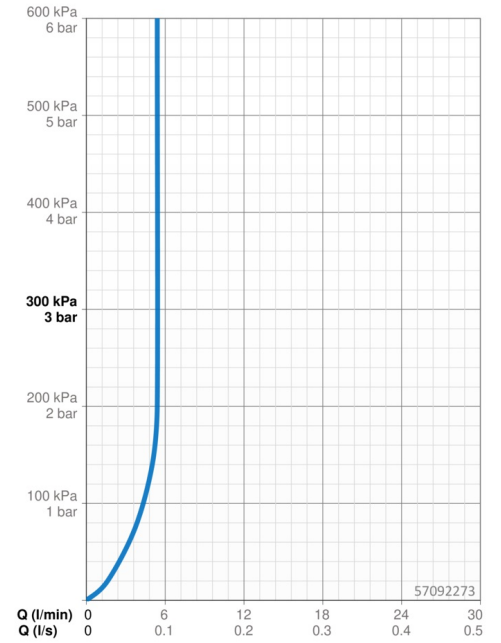

Technical data

Flow properties

Flow-rate at 3 bar (with flow controller) **5.4 l/min**

Technical properties

DN-size (nominal dimension) **DN15**
Hot water supply **max. +70°C**
Working pressure **0.5-10 bar**
Connection size **G3/8**
Projection **113 mm**
Backflow prevention (EN1717) **AA**
Material **Brass**

Regulations

EN standard **EN 817**
Noise class **I (ISO 3822)**

Approvals and Declarations

ABP **P-IX 38183/IO**
Declaration of conformity **DoC**
EPD **S-P-06391**

reddot winner 2021