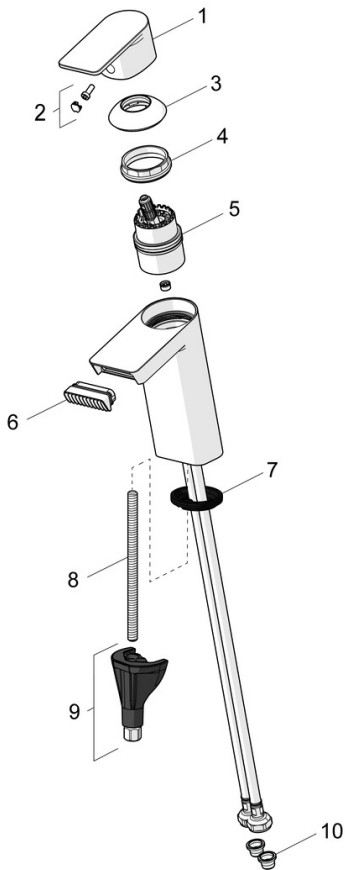

- Washbasin
- Single-lever
- Deck mounted
- Chrome
- Fixed spout
- Laminar stream
- Single operating lever/handle, Hot/Cold symbols
- $\varnothing$  40 mm ceramic cartridge for flow and temperature control
- Flexible inlet pipes
- Inner body made of DZR brass, 3S-installation system for safe and simple mounting
- Without pop-up waste
- diamond structured water flow

### Technical properties

Hot water supply **max. +70°C**  
 Working pressure **0.5-10 bar**  
 Connection size **G3/8**  
 Projection **113 mm**  
 Backflow prevention (EN1717) **AA**  
 Material **Brass**

## Spare parts

### SP57082273

	Name	Code
01	Lever	1009774V
02	Symbol plug	59914573
03	Covering cap	59914649
04	Tightening nut, M42x1.5, SW 38	59914128
05	Cartridge	59914665
06	Aerator	1006714V
07	Bottom seal	59914591
08	Fixing screw, M8x1, L=130	59914474
09	Fixing set	59914475
10	Litter filter	59911684