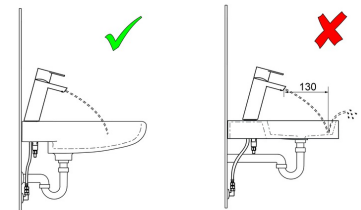

Technical data

Flow properties

Flow-rate at 3 bar (with flow controller) **5.4 l/min**

Technical properties

Hot water supply **max. +70°C**
Working pressure **0.5-10 bar**
Connection size **G3/8**
Projection **113 mm**
Backflow prevention (EN1717) **AA**
Material **Brass**

Regulations

EN standard **EN 817**
Noise class **I (ISO 3822)**

Approvals and Declarations

ABP **P-IX 38183/10**
Declaration of conformity **DoC**
EPD **S-P-06391**

reddot winner 2021