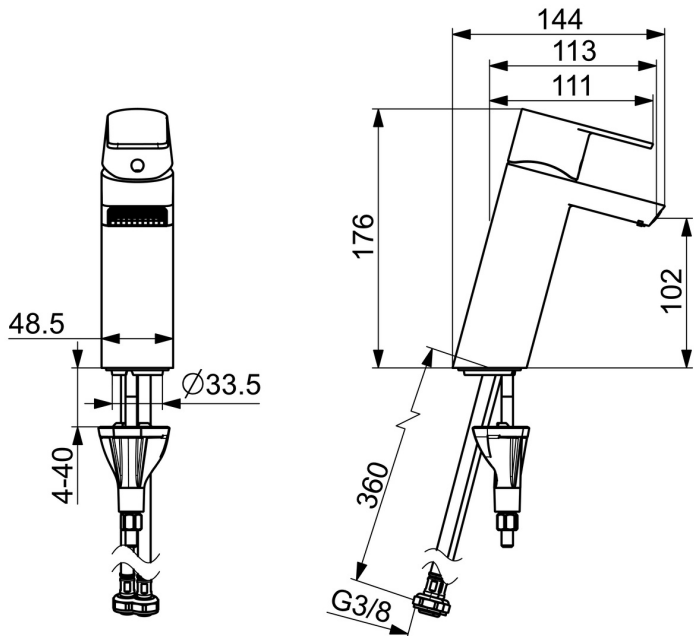

EAN: 4057304015434  
[static.hansa.com/57082273](https://static.hansa.com/57082273)

Beauty that flows from within – experience the diamond waterfall effect.

Introducing this bathroom faucets that features a unique diamond waterfall effect. The laminar stream aerator is real eye catcher that brings a touch of nature to your bathroom. The single-lever, top-operating faucet with hot and cold symbols and fixed spout make it easy to use. The inner body is made of corrosion resistant brass, ensuring durability and longevity. This deck-mounted faucet is perfect for any washbasin installation. Upgrade your bathroom with this timeless elegance for any bathroom design.

- Washbasin
- Single-lever
- Deck mounted
- Chrome
- Fixed spout
- Laminar stream
- Single operating lever/handle, Hot/Cold symbols
- $\varnothing$  40 mm ceramic cartridge for flow and temperature control
- Flexible inlet pipes
- Inner body made of DZR brass, 3S-installation system for safe and simple mounting
- Without pop-up waste
- diamond structured water flow

### Technical properties

Hot water supply **max. +70°C**  
 Working pressure **0.5-10 bar**  
 Connection size **G3/8**  
 Projection **113 mm**  
 Backflow prevention (EN1717) **AA**  
 Material **Brass**

### SP57082273

	Name	Code
01	Lever	1009774V
02	Symbol plug	59914573
03	Covering cap	59914649
04	Tightening nut, M42x1.5, SW 38	59914128
05	Cartridge	59914665
06	Aerator	1006714V
07	Bottom seal	59914591
08	Fixing screw, M8x1, L=130	59914474
09	Fixing set	59914475
10	Litter filter	59911684