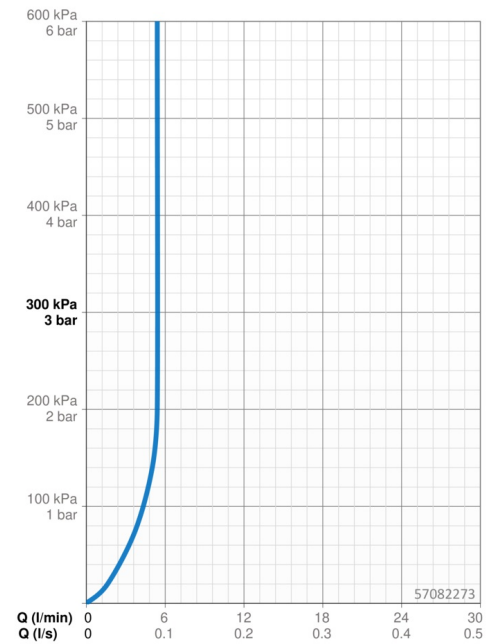

Technical data

Flow properties

Flow-rate at 3 bar (with flow controller) **5.4 l/min**

Technical properties

Hot water supply **max. +70°C**
Working pressure **0.5-10 bar**
Connection size **G3/8**
Projection **113 mm**
Backflow prevention (EN1717) **AA**
Material **Brass**

Regulations

EN standard **EN 817**
Noise class **I (ISO 3822)**

Approvals and Declarations

ABP **P-IX 38183/10**
Declaration of conformity **DoC**
EPD **S-P-06391**

reddot winner 2021