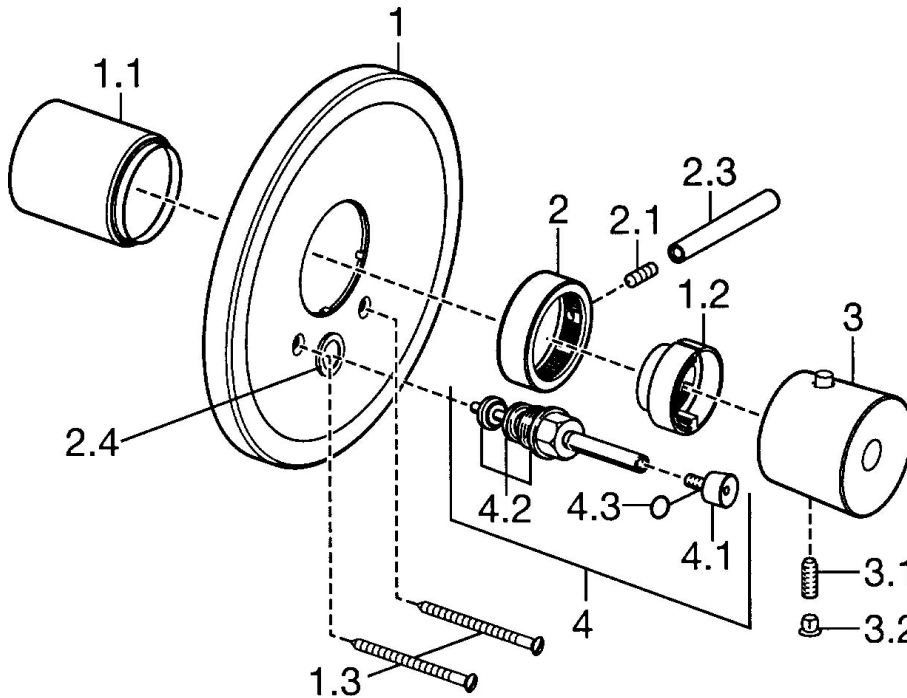

EAN: 4015474065253
static.hansa.com/56629101

- Bathtub & Shower
- Thermostatic, Trim Kit
- Concealed wall mounting
- Chrome
- Temperature control handle, Flow control handle
- Thermostatic cartridge for automatic temperature control
- Round rosette

Technical data

Technical properties

Hot water supply	max. +80°C
Working pressure	1-10 bar

Regulations

EN standard	EN 1111
-------------	---------

Spare parts

SP56629101

	Name	Code
1	Cover flange Discontinued	59912539
1.1	Covering cap Discontinued	59912327
1.2	Temperature adjustment limiter	59906355
1.3	Screw, M5x65	59904847
2	Flow control handle	59912130
2.1	Screw, M6x20	59911228
2.3	Lever, 80 mm	59912128
2.4	Flow limiting cap Discontinued	59912542
3	Temperature control handle Discontinued	59912541
3.1	Screw, M6x9.5	59901609
3.2	Cover plug	59911840
3.3	Rebound pin	59912005
4	Diverter Discontinued	59912544
4.1	Pop-up operating rod Discontinued	59912545
4.2	Sealing kit	59904791
4.3	O-ring, d 4x1	59902331
N.I.	Raising kit, 35 mm	59911438