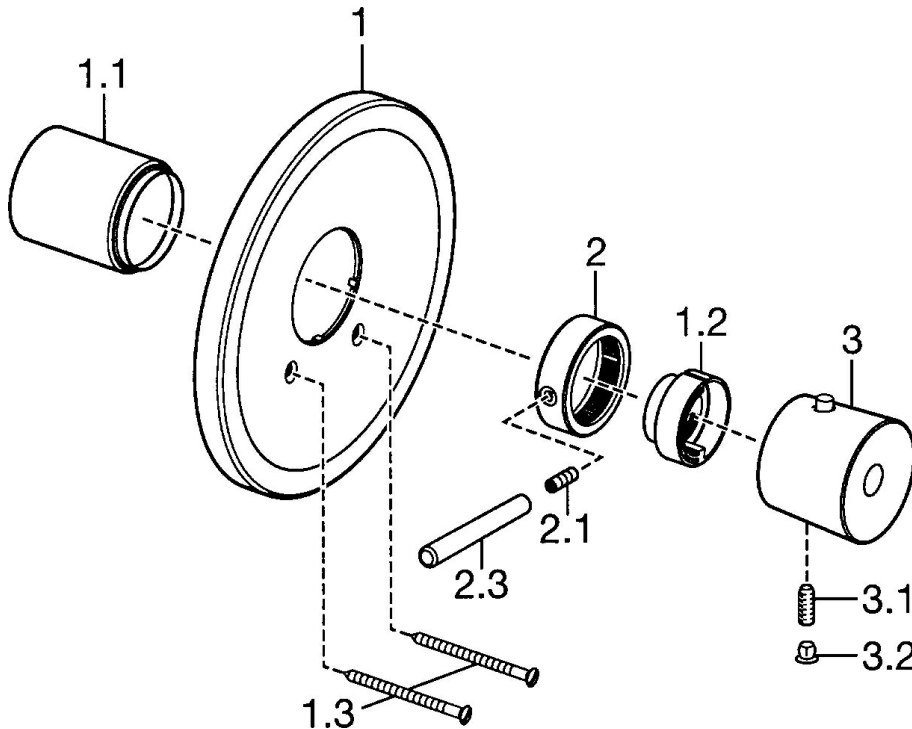

EAN: 4015474065246
static.hansa.com/56619101

- Shower solutions
- Thermostatic, Trim Kit
- Concealed wall mounting
- Chrome
- Temperature control handle, Flow control handle
- Thermostatic cartridge for automatic temperature control
- Round rosette

Technical data

Technical properties

Hot water supply	max. +80°C
Working pressure	1-10 bar

Regulations

EN standard	EN 1111
-------------	----------------

Spare parts

SP56619101

	Name	Code
1	Cover flange Discontinued	59912538
1.1	Covering cap Discontinued	59912327
1.2	Temperature adjustment limiter	59906355
1.3	Screw, M5x65	59904847
2	Flow control handle	59912130
2.1	Screw, M6x20	59912128
2.3	Lever, 80 mm	59912128
3	Temperature control handle Discontinued	59912541
3.1	Screw, M6x9.5	59901609
3.2	Cover plug	59911840
3.3	Rebound pin	59912005
N.I.	Raising kit, 35 mm	59911438