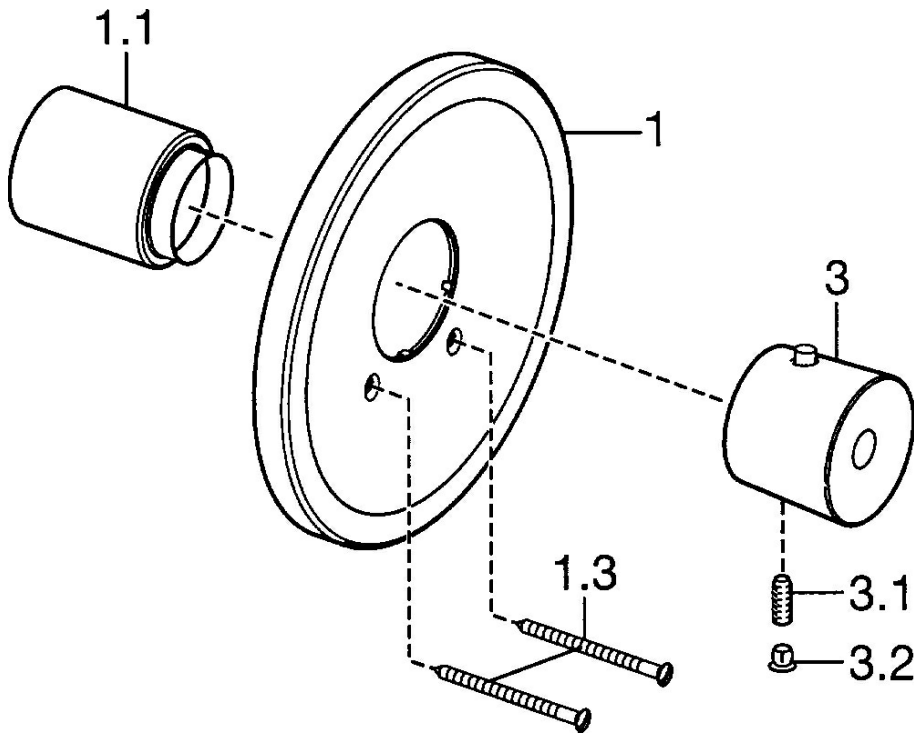

EAN: 4015474065260
static.hansa.com/56609101

- Shower solutions
- Thermostatic, Trim Kit
- Concealed wall mounting
- Chrome
- Temperature control handle
- Thermostatic cartridge for automatic temperature control
- Round rosette

Technical data

Technical properties

Hot water supply	max. +80°C
Working pressure	1-10 bar

Regulations

EN standard	EN 1111
-------------	----------------

Spare parts

SP56609101

	Name	Code
1	Cover flange Discontinued	59912538
1.1	Covering cap Discontinued	59912540
1.3	Screw, M5x65	59904847
3	Temperature control handle Discontinued	59912541
3.1	Screw, M6x9.5	59901609
3.2	Cover plug	59911840
3.3	Rebound pin	59912005
N.I.	Raising kit, 35 mm	59912459