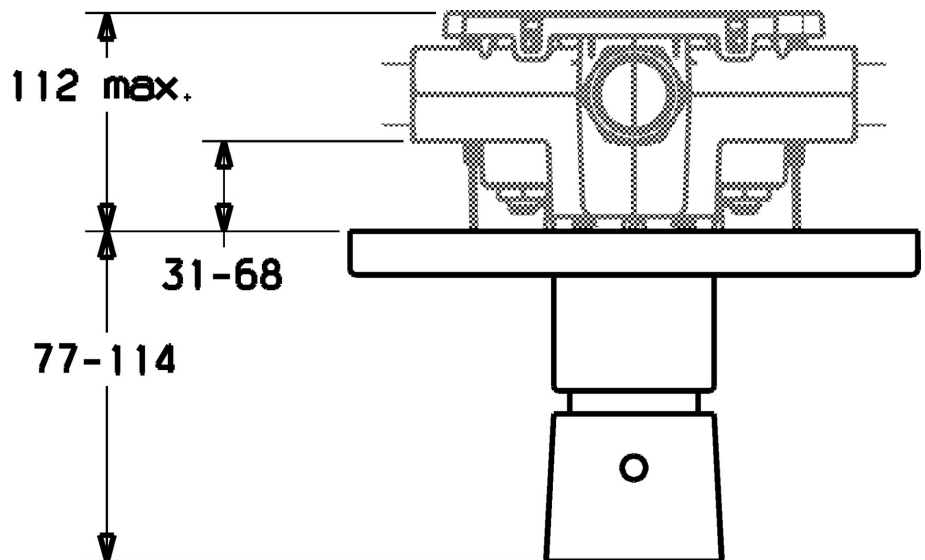

EAN: 4015474065260
static.hansa.com/56609101

- Shower solutions
- Thermostatic, Trim Kit
- Concealed wall mounting
- Chrome
- Temperature control handle
- Thermostatic cartridge for automatic temperature control
- Round rosette

Technical data

Technical properties

Hot water supply	max. +80°C
Working pressure	1-10 bar

Regulations

EN standard	EN 1111
-------------	----------------

Spare parts

SP56609101

	Name	Code
1	Cover flange Discontinued	59912538
1.1	Covering cap Discontinued	59912540
1.3	Screw, M5x65	59904847
3	Temperature control handle Discontinued	59912541
3.1	Screw, M6x9.5	59901609
3.2	Cover plug	59911840
3.3	Rebound pin	59912005
N.I.	Raising kit, 35 mm	59912459